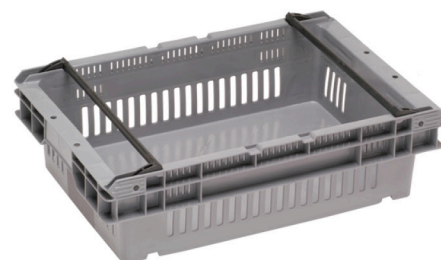

IH976

- ▲ Polyethylene
- ▲ Ventilated Crate Base & Spacer
- ▲ Colour Grey

IH976/1

- ▲ Polyethylene
- ▲ Ventilated Crate Base & 2 x Spacers
- ▲ Colour Grey

IH954

- ▲ Polyethylene
- ▲ Ventilated Crate With Lid
- ▲ Colour Grey/Orange

IH1129

- ▲ Polypropylene
- ▲ Ventilated Crate
- ▲ Inward Folding
- ▲ Folded Height 34mm
- ▲ Colour Grey

IH1094

- ▲ Polypropylene
- ▲ Ventilated Crate
- ▲ Inward Folding
- ▲ Folded Height 34mm
- ▲ Colour Grey

IH1172

- ▲ Polypropylene
- ▲ Ventilated Crate
- ▲ Inward Folding
- ▲ Folded Height 34mm
- ▲ Colour Grey

IH1210

- ▲ Polypropylene
- ▲ Ventilated Crate
- ▲ Inward Folding
- ▲ Folded Height 34mm
- ▲ Colour Grey

IH3046

- ▲ Polypropylene
- ▲ Ventilated Crate With Swing Bar
- ▲ Colour Black

IH3021

- ▲ Polyethylene
- ▲ Ventilated Sides
- ▲ Solid Base With Swing Bar
- ▲ Colour Grey

Product Name	Model	External Dims LxWxH (mm)	Internal Dims LxWxH (mm)	Capacity (Litres)	Optional Lid to Suit
Play Cube	IH099	356x356x292	331x331x279	29	
No 8 Lug Box	IH072	565x387x203	553x355x190	36	
	IH073	565x387x203	553x355x190	36	
Milk Crate	IH160	362x362x323	305x305x310	29	
Vented Chicken Crate Base	IH984	735x535x150	690x485x135	44	
Vented Chicken Crate Base + Spacer	IH976	735x535x300	690x485x270	80	
Vented Chicken Crate Base + 2 x Spacers	IH976/1	735x535x450	690x485x405	120	
Chicken Crate	IH954	735x535x305	690x485x260	80	Included
Folding Crate	IH1129	385x289x129	360x261x122	12	
	IH1094	578x385x94	553x357x87	17	
	IH1172	578x385x172	553x357x165	33	
	IH1210	578x385x210	553x357x203	41	
Swing Bar Crate	IH3046	578x388x280	518x322x253	46	
	IH3021	578x386x166	495x327x140	23	