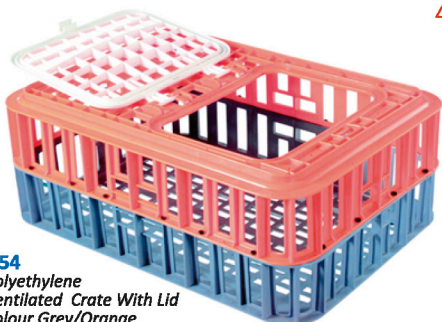

IH160

- ▲ Polypropylene
- ▲ Ventilated Crate
- ▲ Colours Black (Black Non Food Grade) Red & White

IH073

- ▲ Polyethylene
- ▲ Ventilated Base
- ▲ Colour Natural

IH984

- ▲ Polyethylene
- ▲ Ventilated Crate
- ▲ Colour Grey

IH976

- ▲ Polyethylene
- ▲ Ventilated Crate Base & Spacer
- ▲ Colour Grey

IH976/1

- ▲ Polyethylene
- ▲ Ventilated Crate Base & 2 x Spacers
- ▲ Colour Grey

IH954

- ▲ Polyethylene
- ▲ Ventilated Crate With Lid
- ▲ Colour Grey/Orange

IH1129

- ▲ Polypropylene
- ▲ Ventilated Crate
- ▲ Inward Folding
- ▲ Folded Height 34mm
- ▲ Colour Grey

IH1094

- ▲ Polypropylene
- ▲ Ventilated Crate
- ▲ Inward Folding
- ▲ Folded Height 34mm
- ▲ Colour Grey

IH1172

- ▲ Polypropylene
- ▲ Ventilated Crate
- ▲ Inward Folding
- ▲ Folded Height 34mm
- ▲ Colour Grey

IH1210

- ▲ Polypropylene
- ▲ Ventilated Crate
- ▲ Inward Folding
- ▲ Folded Height 34mm
- ▲ Colour Grey