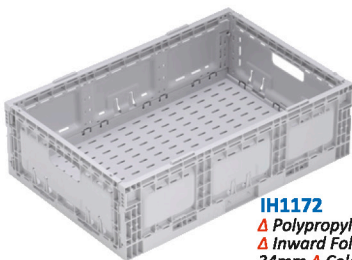

IH976

- ▲ Polyethylene
- ▲ Ventilated Crate Base & Spacer
- ▲ Colour Grey

IH976/1

- ▲ Polyethylene
- ▲ Ventilated Crate Base & 2 x Spacers
- ▲ Colour Grey

IH954

- ▲ Polyethylene
- ▲ Ventilated Crate With Lid
- ▲ Colour Grey/Orange

IH1129

- ▲ Polypropylene
- ▲ Ventilated Crate
- ▲ Inward Folding
- ▲ Folded Height 34mm
- ▲ Colour Grey

IH1094

- ▲ Polypropylene
- ▲ Ventilated Crate
- ▲ Inward Folding
- ▲ Folded Height 34mm
- ▲ Colour Grey

IH1172

- ▲ Polypropylene
- ▲ Ventilated Crate
- ▲ Inward Folding
- ▲ Folded Height 34mm
- ▲ Colour Grey

IH1210

- ▲ Polypropylene
- ▲ Ventilated Crate
- ▲ Inward Folding
- ▲ Folded Height 34mm
- ▲ Colour Grey

IH3046

- ▲ Polypropylene
- ▲ Ventilated Crate With Swing Bar
- ▲ Colour Black

IH3021

- ▲ Polyethylene
- ▲ Ventilated Sides
- ▲ Solid Base With Swing Bar
- ▲ Colour Grey

Product Name	Model	External Dims LxWxH (mm)	Internal Dims LxWxH (mm)	Capacity (Litres)	Optional Lid to Suit
Play Cube	IH099	356x356x292	331x331x279	29	
No 8 Lug Box	IH072	565x387x203	553x355x190	36	
	IH073	565x387x203	553x355x190	36	
Milk Crate	IH160	362x362x323	305x305x310	29	
Vented Chicken Crate Base	IH984	735x535x150	690x485x135	44	
Vented Chicken Crate Base + Spacer	IH976	735x535x300	690x485x270	80	
Vented Chicken Crate Base + 2 x Spacers	IH976/1	735x535x450	690x485x405	120	
Chicken Crate	IH954	735x535x305	690x485x260	80	Included
Folding Crate	IH1129	385x289x129	360x261x122	12	
	IH1094	578x385x94	553x357x87	17	
	IH1172	578x385x172	553x357x165	33	
	IH1210	578x385x210	553x357x203	41	
Swing Bar Crate	IH3046	578x388x280	518x322x253	46	
	IH3021	578x386x166	495x327x140	23	