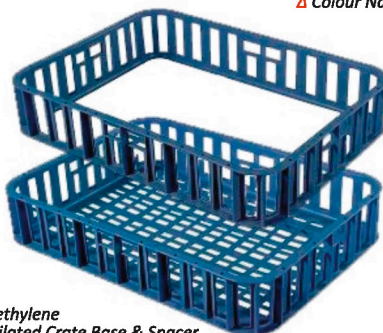

PLASTIC STORAGE CONTAINERS

Nally Stacking Containers

Nally Stacking Containers: ▲ Food Grade

IH099

- ▲ Polypropylene
- ▲ Solid Crate
- ▲ Colour Blue

IH072 (Shown in Picture)

- ▲ Polyethylene
- ▲ Solid Crate
- ▲ Colour Natural

IH160

- ▲ Polypropylene
- ▲ Ventilated Crate
- ▲ Colours Black (Black Non Food Grade) Red & White

IH073

- ▲ Polyethylene
- ▲ Ventilated Base
- ▲ Colour Natural

IH984

- ▲ Polyethylene
- ▲ Ventilated Crate
- ▲ Colour Grey

IH976

- ▲ Polyethylene
- ▲ Ventilated Crate Base & Spacer
- ▲ Colour Grey

IH976/1

- ▲ Polyethylene
- ▲ Ventilated Crate Base & 2 x Spacers
- ▲ Colour Grey

IH954

- ▲ Polyethylene
- ▲ Ventilated Crate With Lid
- ▲ Colour Grey/Orange

IH1129

- ▲ Polypropylene
- ▲ Ventilated Crate
- ▲ Inward Folding
- ▲ Folded Height 34mm
- ▲ Colour Grey

IH1094

- ▲ Polypropylene
- ▲ Ventilated Crate
- ▲ Inward Folding
- ▲ Folded Height 34mm
- ▲ Colour Grey