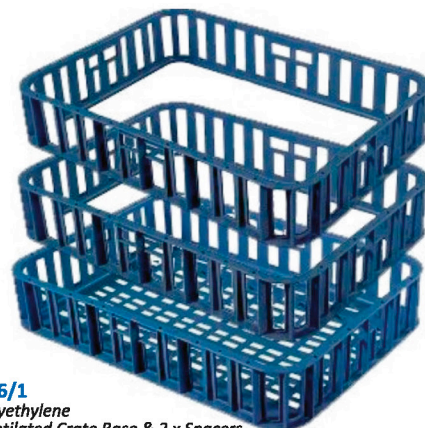

PLASTIC STORAGE CONTAINERS

Nally Stacking Containers

Nally Stacking Containers: ▲ Food Grade

IH099

- ▲ Polypropylene
- ▲ Solid Crate
- ▲ Colour Blue

IH072 (Shown in Picture)

- ▲ Polyethylene
- ▲ Solid Crate
- ▲ Colour Natural

IH160

- ▲ Polypropylene
- ▲ Ventilated Crate
- ▲ Colours Black (Black Non Food Grade) Red & White

IH073

- ▲ Polyethylene
- ▲ Ventilated Base
- ▲ Colour Natural

IH984

- ▲ Polyethylene
- ▲ Ventilated Crate
- ▲ Colour Grey

IH976

- ▲ Polyethylene
- ▲ Ventilated Crate Base & Spacer
- ▲ Colour Grey

IH976/1

- ▲ Polyethylene
- ▲ Ventilated Crate Base & 2 x Spacers
- ▲ Colour Grey

IH954

- ▲ Polyethylene
- ▲ Ventilated Crate With Lid
- ▲ Colour Grey/Orange

IH1129

- ▲ Polypropylene
- ▲ Ventilated Crate
- ▲ Inward Folding
- ▲ Folded Height 34mm
- ▲ Colour Grey

IH1094

- ▲ Polypropylene
- ▲ Ventilated Crate
- ▲ Inward Folding
- ▲ Folded Height 34mm
- ▲ Colour Grey