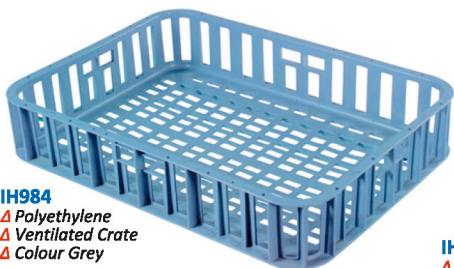

PLASTIC STORAGE CONTAINERS

Nally Stacking Containers

Nally Stacking Containers: ▲ Food Grade

IH099

- ▲ Polypropylene
- ▲ Solid Crate
- ▲ Colour Blue

IH072 (Shown in Picture)

- ▲ Polyethylene
- ▲ Solid Crate
- ▲ Colour Natural

IH160

- ▲ Polypropylene
- ▲ Ventilated Crate
- ▲ Colours Black (Black Non Food Grade) Red & White

IH073

- ▲ Polyethylene
- ▲ Ventilated Base
- ▲ Colour Natural

IH984

- ▲ Polyethylene
- ▲ Ventilated Crate
- ▲ Colour Grey

IH976

- ▲ Polyethylene
- ▲ Ventilated Crate Base & Spacer
- ▲ Colour Grey

IH976/1

- ▲ Polyethylene
- ▲ Ventilated Crate Base & 2 x Spacers
- ▲ Colour Grey

IH954

- ▲ Polyethylene
- ▲ Ventilated Crate With Lid
- ▲ Colour Grey/Orange

IH1129

- ▲ Polypropylene
- ▲ Ventilated Crate
- ▲ Inward Folding
- ▲ Folded Height 34mm
- ▲ Colour Grey

IH1094

- ▲ Polypropylene
- ▲ Ventilated Crate
- ▲ Inward Folding
- ▲ Folded Height 34mm
- ▲ Colour Grey