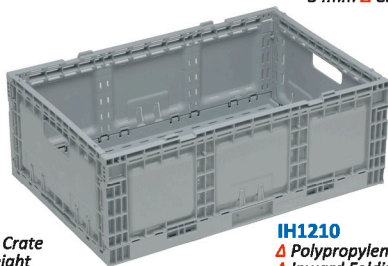

IH976

- ▲ Polyethylene
- ▲ Ventilated Crate Base & Spacer
- ▲ Colour Grey

IH976/1

- ▲ Polyethylene
- ▲ Ventilated Crate Base & 2 x Spacers
- ▲ Colour Grey

IH954

- ▲ Polyethylene
- ▲ Ventilated Crate With Lid
- ▲ Colour Grey/Orange

IH1129

- ▲ Polypropylene
- ▲ Ventilated Crate
- ▲ Inward Folding
- ▲ Folded Height 34mm
- ▲ Colour Grey

IH1094

- ▲ Polypropylene
- ▲ Ventilated Crate
- ▲ Inward Folding
- ▲ Folded Height 34mm
- ▲ Colour Grey

IH1172

- ▲ Polypropylene
- ▲ Ventilated Crate
- ▲ Inward Folding
- ▲ Folded Height 34mm
- ▲ Colour Grey

IH1210

- ▲ Polypropylene
- ▲ Ventilated Crate
- ▲ Inward Folding
- ▲ Folded Height 34mm
- ▲ Colour Grey

IH3046

- ▲ Polypropylene
- ▲ Ventilated Crate With Swing Bar
- ▲ Colour Black

IH3021

- ▲ Polyethylene
- ▲ Ventilated Sides
- ▲ Solid Base With Swing Bar
- ▲ Colour Grey

Product Name	Model	External Dims LxWxH (mm)	Internal Dims LxWxH (mm)	Capacity (Litres)	Optional Lid to Suit
Play Cube	IH099	356x356x292	331x331x279	29	
No 8 Lug Box	IH072	565x387x203	553x355x190	36	
	IH073	565x387x203	553x355x190	36	
Milk Crate	IH160	362x362x323	305x305x310	29	
Vented Chicken Crate Base	IH984	735x535x150	690x485x135	44	
Vented Chicken Crate Base + Spacer	IH976	735x535x300	690x485x270	80	
Vented Chicken Crate Base + 2 x Spacers	IH976/1	735x535x450	690x485x405	120	
Chicken Crate	IH954	735x535x305	690x485x260	80	Included
Folding Crate	IH1129	385x289x129	360x261x122	12	
	IH1094	578x385x94	553x357x87	17	
	IH1172	578x385x172	553x357x165	33	
	IH1210	578x385x210	553x357x203	41	
Swing Bar Crate	IH3046	578x388x280	518x322x253	46	
	IH3021	578x386x166	495x327x140	23	