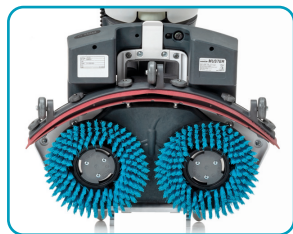

i-mop lite

Compact scrubber dryer

The most compact device in the i-mop family, the i-mop lite excels at home or work, providing effortless cleaning of small to medium spaces.

Extreme mobility

Patented design, ideal for cleaning floors in areas where you cannot normally use a scrubber.

Exceptional power

High-speed 500rpm brushes for an intense clean.

Suits all floors

Array of brushes and pads available to suit stone, tiles, concrete and wood floors.

Easy to use

Simple, easy to understand push button controls.