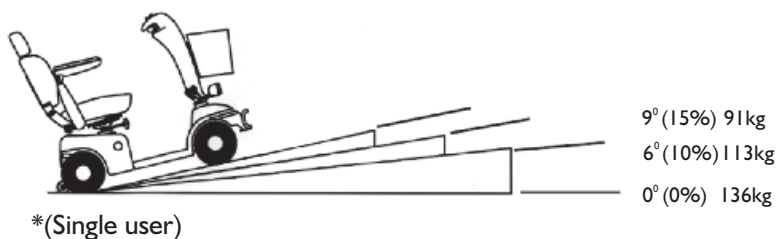

SPECIFICATIONS

	889SL
Length	1300mm
Width	640mm
Height	1200mm
*Safe Climbing Angle	9 Degrees
*Max Climbing Angle	12 Degrees
Maximum Load Single User*	136Kgs
Charger	4Amp
Motor Size	1.20Hp (4 Pole)
Maximum Speed	10kmph
Battery Capacity (Minimum Amp)	40Amp
Maximum Range #	up to 40km
Wheel Size	330mm
Turning Radius	1440mm
Weight (with battery)	99kg

FEATURES

Large Captain's Seat
Double Pillow Comfort Seat
Adjustable Steering Tiller
Adjustable Width Arm Rests
Fold Arm Rests
Sliding Rotating Seats
Powerful 4 Pole Motor
Front Shopping Basket
Modesty Panel
Variable Seat height
Horn
Battery Level Warning Light
Front & Rear Bumper Pads
Front & Rear Suspension
Front & Rear Lights
Hazard Lights
Front Lights
High / Low Speed switch
Anti Tips Wheels
Comprehensive Warranty

Shoprider is listed and complies with the regulations of the Therapeutic Goods Association of Australia as well as the regulatory bodies and standards in America (FDA) and Europe (CE)

WARNING: Do not exceed 10kph on public roads or paths.

IMPORTANT: Always be sure to read your owner's manual thoroughly before operating your machine.

Driving range varies with the factors shown below

- (1) The weight of the occupant
- (2) Level ground & Ambient temperature
- (3) Battery condition / Type of charger
- (4) Driving Style

SHOPRIDER®
www.shoprider.com.au *mobility*

Your Authorised dealer

For your nearest Distributor call 1800 672 633
Or visit our Web Site at www.shoprider.com.au