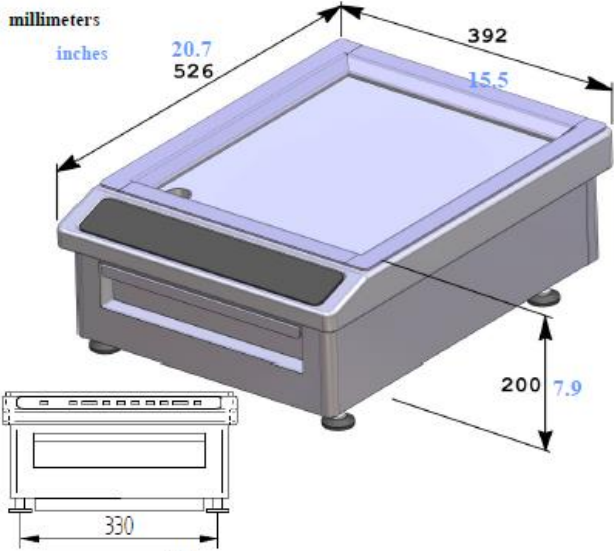

PLANCHA INDUCTION TABLETOP

MODEL No.: BGIC3000

MADE IN FRANCE

Ready to use – Place on a counter, Plug & Play

Temperature (°C)
50
70
90
110
130
150
170
190
210
230
250
280

Product Advantages:

- Controls: Glass touch control panel. On/Off (+/-) to select the power with screen, 3 programmable touches P1, P2, P3 (your choice of power to be memorized).

<u>Technical Data:</u>	
Width x Depth x Height	392 x 531 x 250 mm
Connected load (kW)	3
Voltage (V)	240 1 phase AC
Recommended fuses (A)	1 x 15
External Structure	AISI 304 stainless steel
Cooking surface	Grill surface in a multi layer material
Generator coil	280 mm diameter
Weight (net)	17.8 kg
Details and options	Including a 1m60 power cord and a filter (wash regularly). Spatula available upon request.