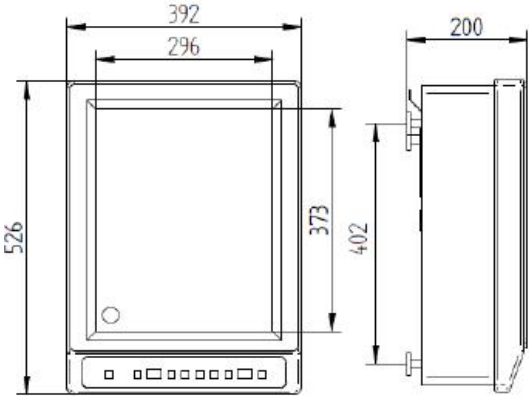

PLANCHA INDUCTION TABLETOP

MODEL No.: BGIC3000

MADE IN FRANCE

Ready to use – Place on a counter, Plug & Play

Temperature (°C)
50
70
90
110
130
150
170
190
210
230
250
280

Product Advantages:

- Controls: Glass touch control panel. On/Off (+/-) to select the power with screen, 3 programmable touches P1, P2, P3 (your choice of power to be memorized).

<u>Technical Data:</u>	
Width x Depth x Height	392 x 531 x 250 mm
Connected load (kW)	3
Voltage (V)	240 1 phase AC
Recommended fuses (A)	1 x 15
External Structure	AISI 304 stainless steel
Cooking surface	Grill surface in a multi layer material
Generator coil	280 mm diameter
Weight (net)	17.8 kg
Details and options	Including a 1m60 power cord and a filter (wash regularly). Spatula available upon request.