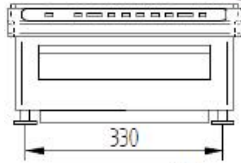

PLANCHA INDUCTION TABLETOP

MODEL No.: BGIC3000

MADE IN FRANCE

Ready to use – Place on a counter, Plug & Play

Temperature (°C)
50
70
90
110
130
150
170
190
210
230
250
280

Product Advantages:

- Controls: Glass touch control panel. On/Off (+/-) to select the power with screen, 3 programmable touches P1, P2, P3 (your choice of power to be memorized).

<u>Technical Data:</u>	
Width x Depth x Height	392 x 531 x 250 mm
Connected load (kW)	3
Voltage (V)	240 1 phase AC
Recommended fuses (A)	1 x 15
External Structure	AISI 304 stainless steel
Cooking surface	Grill surface in a multi layer material
Generator coil	280 mm diameter
Weight (net)	17.8 kg
Details and options	Including a 1m60 power cord and a filter (wash regularly). Spatula available upon request.