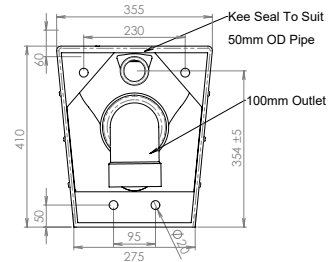

Centurion Pan

PC

WELS REG#
P Trap: L06693
S Trap: L06694

Scan QR code
to view our
installation notes

Product Info:

To order this item please advise:

- PCP = P Trap model
- PCS = S Trap model

NB: Seat not fitted as standard.
If required, please advise.

Please refer to pg 60 for seat details.

- Highly vandal resistant
- Safety radius front edge
- Unique blockage resistant trap
- Left and right hand access panels
- 4.5/3 & 6/3 litre flush compatible
- Available with added seat
  (see pg 60 for options)

Suggested Additional Fixing Materials:
4 x 12mm
Threaded Rod
w/ nuts & washers
(by others)

INSTALLATION NOTES

1) Pan is anchored to floor with an offset bracket (supplied). 2) Pan is secured to rear wall via 4 fixing holes integral to pan body. 3) Suggested fixings required for fixing to wall are 4pcs of 12mm dia. threaded rods with nuts and washers (not supplied). 4) Concealed fixings can be accessed by removing panels on sides of toilet pan. 5) Access panel screws are hex head type only. 6) Pan is supplied standard with concealed rear inlet to suit in-wall flushing mechanisms. 7) Pan should be sealed around perimeter after installation completed.

S TRAP

P TRAP