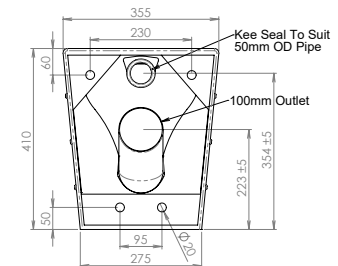

Centurion Pan

PC

WELS REG#
P Trap: L06693
S Trap: L06694

Scan QR code
to view our
installation notes

Product Info:

To order this item please advise:

- PCP = P Trap model
- PCS = S Trap model

NB: Seat not fitted as standard.
If required, please advise.

Please refer to pg 60 for seat details.

- Highly vandal resistant
- Safety radius front edge
- Unique blockage resistant trap
- Left and right hand access panels
- 4.5/3 & 6/3 litre flush compatible
- Available with added seat
  (see pg 60 for options)

Suggested Additional Fixing Materials:
4 x 12mm
Threaded Rod
w/ nuts & washers
(by others)

INSTALLATION NOTES

1) Pan is anchored to floor with an offset bracket (supplied). 2) Pan is secured to rear wall via 4 fixing holes integral to pan body. 3) Suggested fixings required for fixing to wall are 4pcs of 12mm dia. threaded rods with nuts and washers (not supplied). 4) Concealed fixings can be accessed by removing panels on sides of toilet pan. 5) Access panel screws are hex head type only. 6) Pan is supplied standard with concealed rear inlet to suit in-wall flushing mechanisms. 7) Pan should be sealed around perimeter after installation completed.

S TRAP

P TRAP