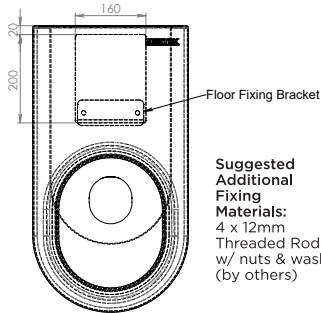

#### To order this item please advise:

- PCP = P Trap model
- PCS = S Trap model

NB: Seat not fitted as standard.  
If required, please advise.

Please refer to pg 60 for seat details.

- Highly vandal resistant
- Safety radius front edge
- Unique blockage resistant trap
- Left and right hand access panels
- 4.5/3 & 6/3 litre flush compatible
- Available with added seat  
(see pg 60 for options)

**Suggested Additional Fixing Materials:**  
4 x 12mm  
Threaded Rod  
w/ nuts & washers  
(by others)

## INSTALLATION NOTES

1) Pan is anchored to floor with an offset bracket (supplied). 2) Pan is secured to rear wall via 4 fixing holes integral to pan body. 3) Suggested fixings required for fixing to wall are 4pcs of 12mm dia. threaded rods with nuts and washers (not supplied). 4) Concealed fixings can be accessed by removing panels on sides of toilet pan. 5) Access panel screws are hex head type only. 6) Pan is supplied standard with concealed rear inlet to suit in-wall flushing mechanisms. 7) Pan should be sealed around perimeter after installation completed.