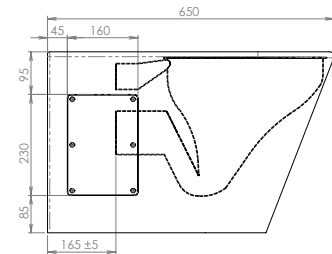

Centurion Pan

PC

WELS REG#
P Trap: L06693
S Trap: L06694

Scan QR code
to view our
installation notes

Product Info:

To order this item please advise:

- PCP = P Trap model
- PCS = S Trap model

NB: Seat not fitted as standard.
If required, please advise.

Please refer to pg 60 for seat details.

- Highly vandal resistant
- Safety radius front edge
- Unique blockage resistant trap
- Left and right hand access panels
- 4.5/3 & 6/3 litre flush compatible
- Available with added seat
  (see pg 60 for options)

Suggested Additional Fixing Materials:
4 x 12mm
Threaded Rod
w/ nuts & washers
(by others)

INSTALLATION NOTES

1) Pan is anchored to floor with an offset bracket (supplied). 2) Pan is secured to rear wall via 4 fixing holes integral to pan body. 3) Suggested fixings required for fixing to wall are 4pcs of 12mm dia. threaded rods with nuts and washers (not supplied). 4) Concealed fixings can be accessed by removing panels on sides of toilet pan. 5) Access panel screws are hex head type only. 6) Pan is supplied standard with concealed rear inlet to suit in-wall flushing mechanisms. 7) Pan should be sealed around perimeter after installation completed.

S TRAP

P TRAP