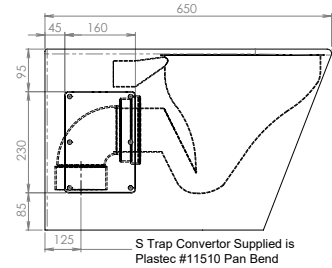

Centurion Pan

PC

WELS REG#
P Trap: L06693
S Trap: L06694

Scan QR code
to view our
installation notes

Product Info:

To order this item please advise:

- PCP = P Trap model
- PCS = S Trap model

NB: Seat not fitted as standard.
If required, please advise.

Please refer to pg 60 for seat details.

- Highly vandal resistant
- Safety radius front edge
- Unique blockage resistant trap
- Left and right hand access panels
- 4.5/3 & 6/3 litre flush compatible
- Available with added seat
  (see pg 60 for options)

Suggested Additional Fixing Materials:
4 x 12mm
Threaded Rod
w/ nuts & washers
(by others)

INSTALLATION NOTES

1) Pan is anchored to floor with an offset bracket (supplied). 2) Pan is secured to rear wall via 4 fixing holes integral to pan body. 3) Suggested fixings required for fixing to wall are 4pcs of 12mm dia. threaded rods with nuts and washers (not supplied). 4) Concealed fixings can be accessed by removing panels on sides of toilet pan. 5) Access panel screws are hex head type only. 6) Pan is supplied standard with concealed rear inlet to suit in-wall flushing mechanisms. 7) Pan should be sealed around perimeter after installation completed.

S TRAP

P TRAP