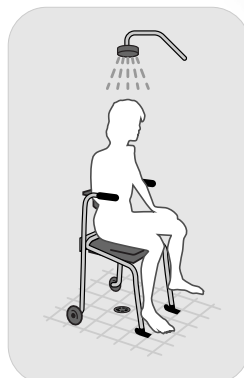

Features & Specifications

Features

- Made from hardened aluminium, stainless steel or plastic, your HY5 walker will not corrode or rust.
- Non-corrosive stainless steel parts
- Easy clean powder coated finish
- Commode closure cushion
- Soft waterproof seat cushion
- Fabric seat cover - machine washable
- 120kg weight capacity
- Easy clip on/off seat cushion
- Fully height adjustable
- Dual side opening swing away arms
- Back support has a convenient shelf
- Full locking handbrakes
- 425mm between arms
- Durable and user-friendly commode bucket comes with a handle and lid

Specifications

- Height – Handles 805mm - 1171mm
- Height – Seat 517mm - 592mm with ski glide
- Width: 577mm. Fits through most doorways
- Weight capacity: 120kg
- Weight of unit: 8kg
- Front wheel size: 125mm

Restrictions

- HY5 is not to be used in wheelchair mode over rough surfaces
- HY5 is not to be used as a walker or rollator for extended periods over rough surfaces

HY5 is all of these

WALKER / ROLLATOR

BEDSIDE COMMODE

SHOWER CHAIR

RAISED TOILET SEAT

TRAVEL CHAIR

HY5™

Features

Accessories

Bag

Lightweight yet durable carry bag for your HY5 Walker.