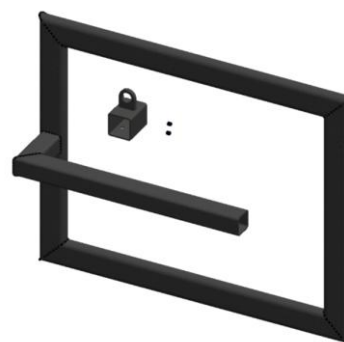

9532006 - Spreader Bar with Lifting Bolts

9532007 - Scooter Seat on Complete with Spreader Bar

9532008 - 45° Angle Scooter Seat on Complete with Spreader Bar

9532009 - Single Point Lift

9532010 - 45° Single Point Lift

LIFTING BRACKETS

40/80kg Mini Hoist

World-Class Vehicle Adaptations

9532014 Spreader Bar c/w Eyebolts & Karibiners

9532016 - 50mm Seat Post Kit without Spreader Bar

9532017 - Twin Scooter Webbing Kit

9532018 - Manual Wheelchair Lifting Frame

9532051 - Key-Hole Bracket - Pair

9532036 - Liteway 4 Scooter Bracket

9532037 - Liteway 8 Scooter Bracket

LIFTING BRACKETS

100kg & 150kg Olympian Hoist

9532021 - Spreader Bar with Lifting Bolts

9532026 - Scooter Seat on Complete with Spreader Bar

9532027 - 45° Angle Scooter Seat on Complete with Spreader Bar

9532032 - 4-Point Lift with Key-Hole Brackets

9532033 - 4-Point Lift with Karibiners

9532034 - 4-Point Lift with Karibiners & Eye Bolts

9532028 - Scooter Seat Post Kit without Spreader Bar