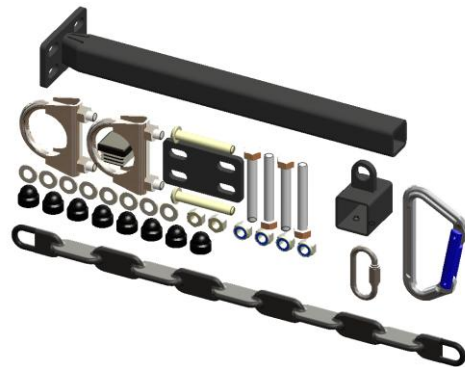

9532006 - Spreader Bar with Lifting Bolts

9532007 - Scooter Seat on Complete with Spreader Bar

9532008 - 45° Angle Scooter Seat on Complete with Spreader Bar

9532009 - Single Point Lift

9532010 - 45° Single Point Lift

9532011 - Scooter Seat Post Kit without Spreader Bar

9532012 - 45° Scooter Seat Post Kit without Spreader Bar

9532013 - Multi-Chair Clamp Kit (No Drilling Necessary)

To order call 01773 830 222 or email orders@autochair.co.uk and quote reference number.

LIFTING BRACKETS

40/80kg Mini Hoist

World-Class Vehicle Adaptations

9532014 Spreader Bar c/w Eyebolts & Karibiners

9532016 - 50mm Seat Post Kit without Spreader Bar

9532017 - Twin Scooter Webbing Kit

9532018 - Manual Wheelchair Lifting Frame