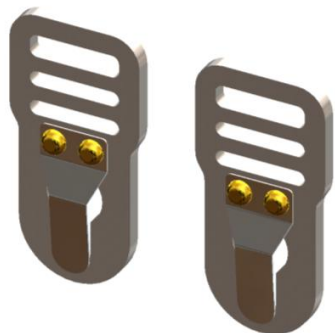

200kg Olympian Hoist

9532021 - Spreader Bar with Lifting Bolts

9532020 - Scooter Seat on Complete with Spreader Bar

9532032 - 4-Point Lift with Key-Hole Brackets

9532033 - 4-Point Lift with Karibiners

9532034 - 4-Point Lift with Karibiners & Eye Bolts

9532023 - Scooter Seat Post Kit without Spreader Bar

(2 Required & must be used with 9532032)

9532013 - Multi-Chair Clamp Kit (No Drilling Necessary)

9532022 - Spreader Bar c/w Eyebolts & Karibiners

LIFTING BRACKETS

200kg Olympian Hoist

World-Class Vehicle Adaptations

9532017 – Twin Scooter Webbing Kit

9532051 – Key-Hole Bracket - Pair

mobility and rehab since 1992

www.mobilitycare.net.au
1/12 Marriott Street
Oakleigh, MELBOURNE 3166
Phone: 03 9568 8383 Fax: 03 9568 5114