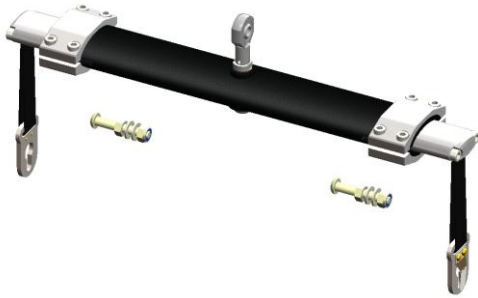

9532027 - 45° Angle Scooter Seat on Complete with Spreader Bar

9532032 - 4-Point Lift with Key-Hole Brackets

9532033 - 4-Point Lift with Karibiners

9532034 - 4-Point Lift with Karibiners & Eye Bolts

9532028 - Scooter Seat Post Kit without Spreader Bar

9532029 - 45° Scooter Seat Post Kit without Spreader Bar

LIFTING BRACKETS

100kg & 150kg Olympian Hoist

9532013 - Multi-Chair Clamp Kit (No Drilling Necessary)

9532022 - Spreader Bar c/w Eyebolts & Karibiners

9532030 – 50mm Seat Post Kit without Spreader Bar

9532017 – Twin Scooter Webbing Kit

9532051 – Key-Hole Bracket - Pair

9532039 – Liteway 4 Scooter Bracket

9532040 – Liteway 8 Scooter Bracket

LIFTING BRACKETS

200kg Olympian Hoist

9532021 - Spreader Bar with Lifting Bolts

9532020 - Scooter Seat on Complete with Spreader Bar

9532032 - 4-Point Lift with Key-Hole Brackets

9532033 - 4-Point Lift with Karibiners

9532034 - 4-Point Lift with Karibiners & Eye Bolts