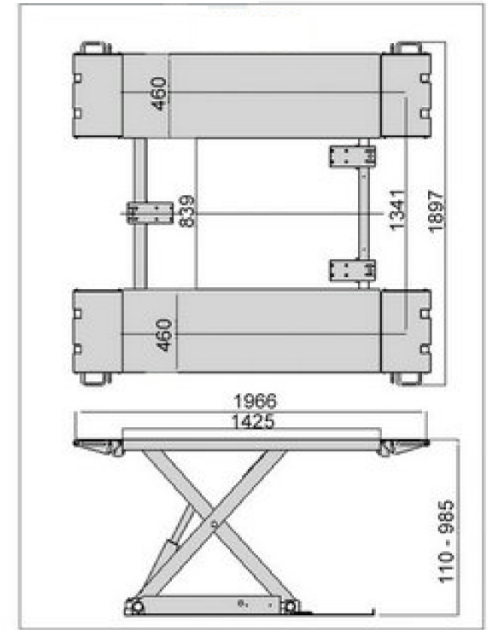

Lift King Pro-Line 3.0T Mid-Rise Portable Scissor Lift

Australian
Certified
Product

**Armoured
Electro-Magnetic
Lock Release**

Rubber pad (150mm*400mm)

Portable wheel kits & tow bar

Rubber pad (120mm*160mm*38mm)

SUV adapters

Features

- 3000 kg lifting capacity.
- Automatic double safety lock system with electro-magnetic lock release.
- Top travel limit switch.
- Low profile drive-over height for approach of low vehicles.
- Ramps can be adjusted to the horizontal position to extend the platform.
- Portable trolley for power unit.