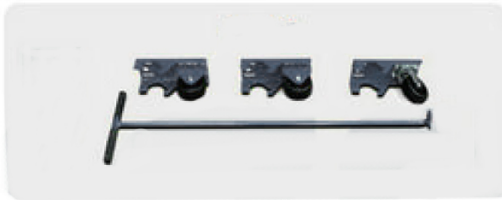

Lift King Pro-Line 3.0T Mid-Rise Portable Scissor Lift

Australian
Certified
Product

**Armoured
Electro-Magnetic
Lock Release**

Rubber pad (150mm*400mm)

Portable wheel kits & tow bar

Rubber pad (120mm*160mm*38mm)

SUV adapters

Features

- 3000 kg lifting capacity.
- Automatic double safety lock system with electro-magnetic lock release.
- Top travel limit switch.
- Low profile drive-over height for approach of low vehicles.
- Ramps can be adjusted to the horizontal position to extend the platform.
- Portable trolley for power unit.