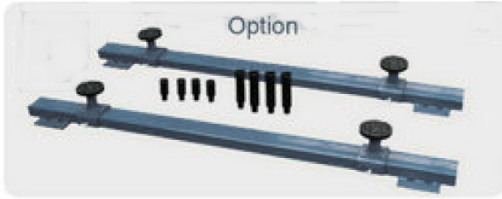

Lift King Pro-Line 3.0T Mid-Rise Portable Scissor Lift

Australian
Certified
Product

**Armoured
Electro-Magnetic
Lock Release**

Rubber pad (150mm*400mm)

Portable wheel kits & tow bar

Rubber pad (120mm*160mm*38mm)

SUV adapters

Features

- 3000 kg lifting capacity.
- Automatic double safety lock system with electro-magnetic lock release.
- Top travel limit switch.
- Low profile drive-over height for approach of low vehicles.
- Ramps can be adjusted to the horizontal position to extend the platform.
- Portable trolley for power unit.