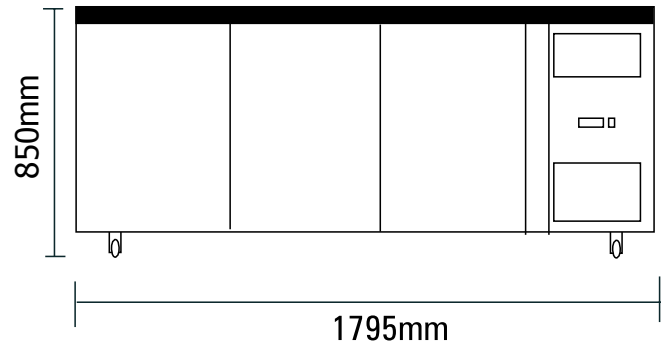

UBC1795GD | Underbench Glass Door Display Chiller 417L LED

Bar Chillers & Freezers

UBC1795GD

**UNDERBENCH
GLASS DOOR
DISPLAY CHILLER
417L LED**

UBC1795GD | Underbench Glass Door Display Chiller 417L LED

Bar Chillers & Freezers

SPECIFICATIONS

Part Number	3735211	Door Swing Dimension	2153
Capacity	417L	Total Depth of Door Open	1070
Temperature Range	+2 to +8°C	Door Shape	Hinged
Max Ambient Temp.	32°C	Self-Closing Door	Yes
Refrigeration Capacity	245W	Door Lock	No
Energy Consumption	2.4Kwh/24h	No. of Doors	3
Current	2.5A	Temp. Controller	Digital
Gross Weight	151kg	Castors	Yes
Packaged Dimensions	910 x 1825 x 730 mm	No. of Shelves inc. Base	3x3
Refrigerant	R134a	Shelves Dimensions	333(w) x 530(d) mm
Plug Supplied	Yes, 1 x 10A	Narrow-Gauge Shelving	Yes
Plug Location	Bottom Right	Colour	Stainless Steel
Main Light	LED	Warranty	1 Year, Parts & Labour
Door Type	Glass	Warranty Service	Bromic Extra Care

DIMENSIONS

External (mm)	
Height	850
Width	1795
Depth	700
Internal (mm)	
Height	589
Width	1337
Depth	530

All information is correct at the time of publication. BROMIC PTY Ltd reserve the right to alter specifications without notice.