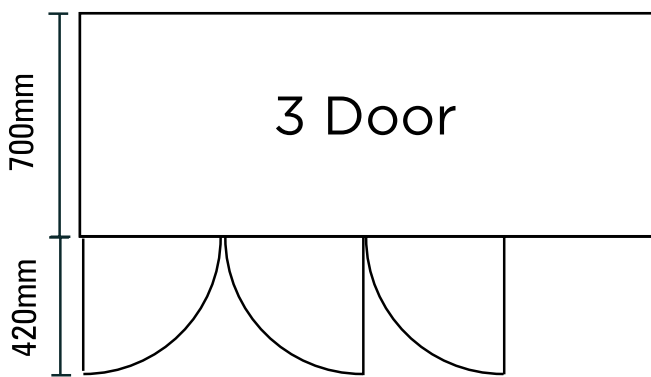

UBC1795GD | Underbench Glass Door Display Chiller 417L LED

Bar Chillers & Freezers

UBC1795GD

**UNDERBENCH
GLASS DOOR
DISPLAY CHILLER
417L LED**

UBC1795GD | Underbench Glass Door Display Chiller 417L LED

Bar Chillers & Freezers

SPECIFICATIONS

Part Number	3735211	Door Swing Dimension	2153
Capacity	417L	Total Depth of Door Open	1070
Temperature Range	+2 to +8°C	Door Shape	Hinged
Max Ambient Temp.	32°C	Self-Closing Door	Yes
Refrigeration Capacity	245W	Door Lock	No
Energy Consumption	2.4Kwh/24h	No. of Doors	3
Current	2.5A	Temp. Controller	Digital
Gross Weight	151kg	Castors	Yes
Packaged Dimensions	910 x 1825 x 730 mm	No. of Shelves inc. Base	3x3
Refrigerant	R134a	Shelves Dimensions	333(w) x 530(d) mm
Plug Supplied	Yes, 1 x 10A	Narrow-Gauge Shelving	Yes
Plug Location	Bottom Right	Colour	Stainless Steel
Main Light	LED	Warranty	1 Year, Parts & Labour
Door Type	Glass	Warranty Service	Bromic Extra Care

DIMENSIONS

External (mm)	
Height	850
Width	1795
Depth	700
Internal (mm)	
Height	589
Width	1337
Depth	530

All information is correct at the time of publication. BROMIC PTY Ltd reserve the right to alter specifications without notice.