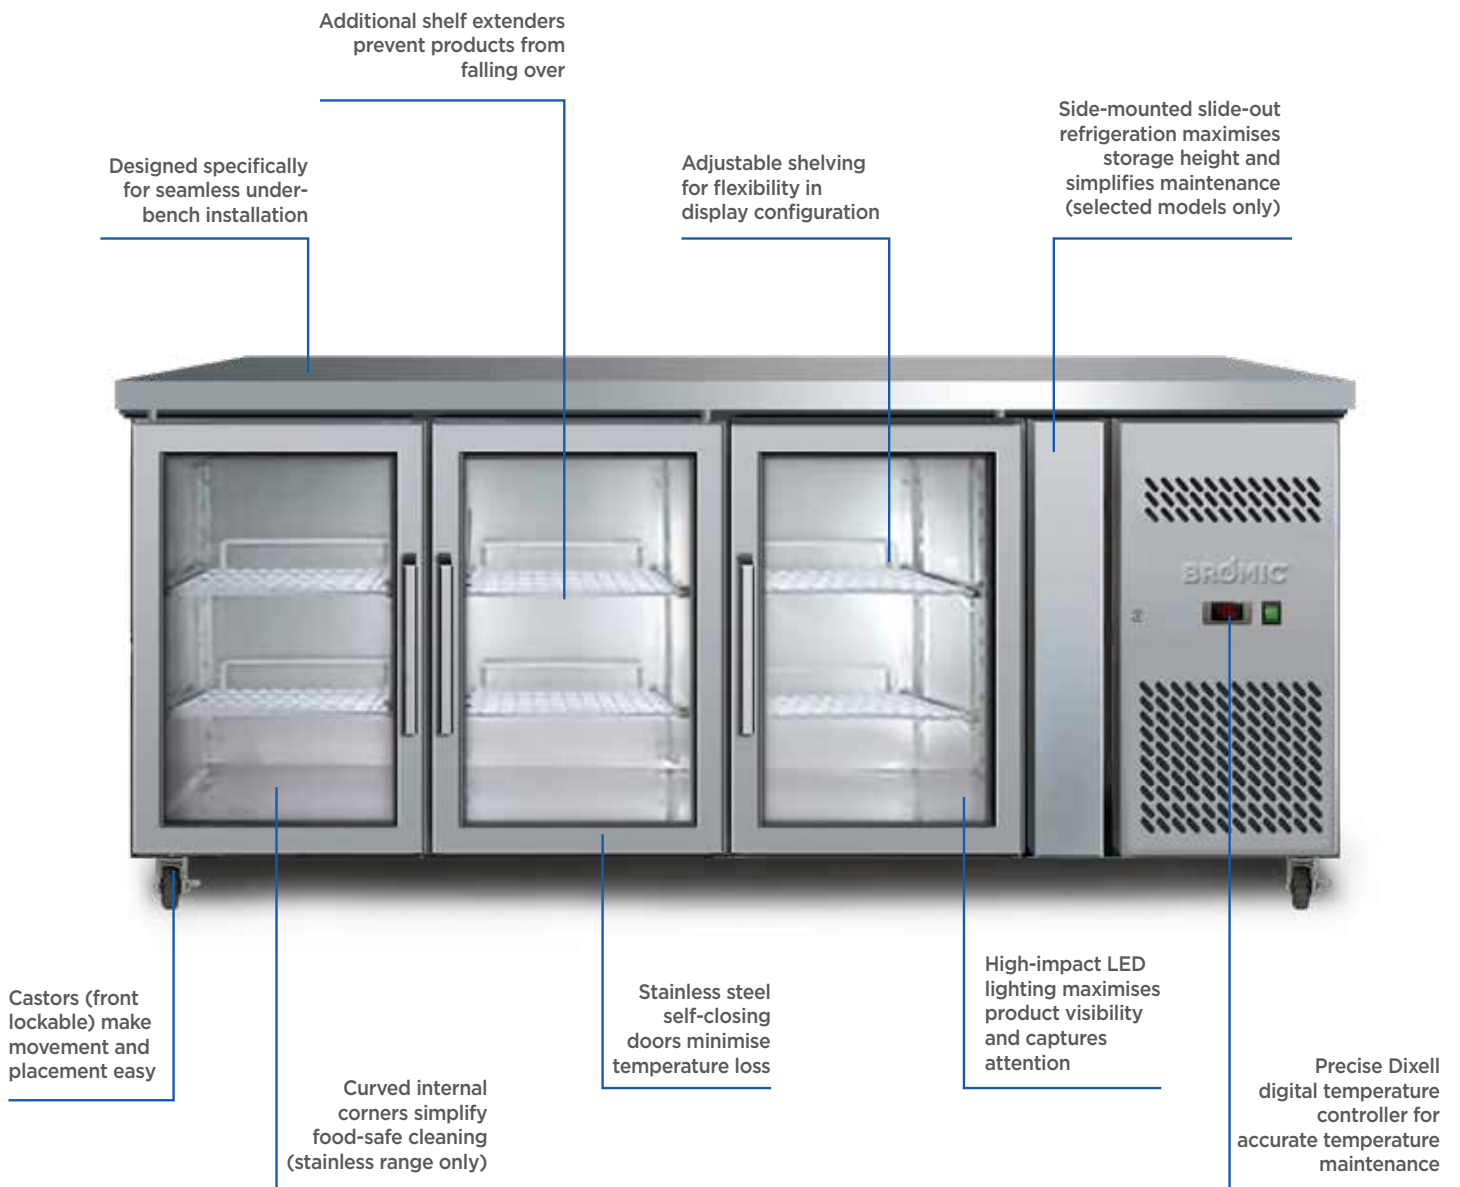

UBC1795GD | Underbench Glass Door Display Chiller 417L LED

Bar Chillers & Freezers

UBC1795GD

**UNDERBENCH
GLASS DOOR
DISPLAY CHILLER
417L LED**

UBC1795GD | Underbench Glass Door Display Chiller 417L LED

Bar Chillers & Freezers

SPECIFICATIONS

Part Number	3735211	Door Swing Dimension	2153
Capacity	417L	Total Depth of Door Open	1070
Temperature Range	+2 to +8°C	Door Shape	Hinged
Max Ambient Temp.	32°C	Self-Closing Door	Yes
Refrigeration Capacity	245W	Door Lock	No
Energy Consumption	2.4Kwh/24h	No. of Doors	3
Current	2.5A	Temp. Controller	Digital
Gross Weight	151kg	Castors	Yes
Packaged Dimensions	910 x 1825 x 730 mm	No. of Shelves inc. Base	3x3
Refrigerant	R134a	Shelves Dimensions	333(w) x 530(d) mm
Plug Supplied	Yes, 1 x 10A	Narrow-Gauge Shelving	Yes
Plug Location	Bottom Right	Colour	Stainless Steel
Main Light	LED	Warranty	1 Year, Parts & Labour
Door Type	Glass	Warranty Service	Bromic Extra Care

DIMENSIONS

External (mm)	
Height	850
Width	1795
Depth	700
Internal (mm)	
Height	589
Width	1337
Depth	530

All information is correct at the time of publication. BROMIC PTY Ltd reserve the right to alter specifications without notice.