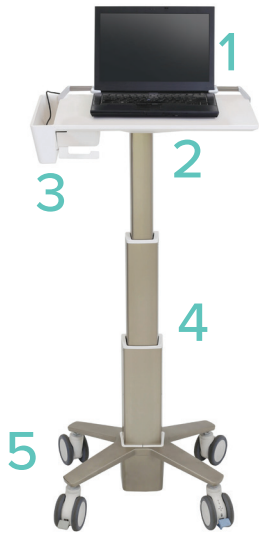

The slim depth and small footprint makes this a versatile point-of-care solution for a patient's bedside, in a hallway or any other area. When not in use, it fits tightly against a wall to free up valuable space. Multiple cart variations provide unique options and features to accommodate your EMR technology with the same level of mobility and flexibility that supports the best patient care.

1300 141 142
sales@debetrek.com.au

debetrek

CareFit Slim LCD Carts

OFFER A PULL-OUT KEYBOARD AND LARGE WORKSURFACE TO SUPPORT ALL-IN-ONE COMPUTERS AND MONITORS, WITH NO-DRAWER AND ONE-DRAWER MODELS AVAILABLE.

- 1 Designed for lean IT configurations USFF+LCD or AIO 21–27" weighing up to 17 lbs (7,7 kg)
- 2 Telescopic lift provides an additional 5" (13 cm) of monitor height adjustment
- 3 Spacious worksurface is 20.7" x 14.3" (52,5 x 36,3 cm)
- 4 Slide-out keyboard tray and pull-out mouse tray (left or right side) hides under the keyboard tray when not in use
- 5 Offers easy height adjustability with the pull of a lift handle
- 6 Accessory shelf for printer or scanner on left; sani-wipes holder on right
- 7 Lift engine offers an expansive vertical range of 29.25–46.75" (74–119 cm)
- 8 Easily add a hot-swap power system
- 9 Compact cast aluminum base with durable finish; includes three-function 4" (10,2 cm) casters

CareFit Slim Laptop Carts

FIT SMALL LAPTOPS AND TWO-IN-ONES. A PULL-OUT CABLE STORAGE TRAY KEEPS CORDS OUT OF SIGHT, AND A SLIDE-OUT POWER BRICK HOLDER OFFERS EASY ACCESS TO POWER OPTIONS.

- 1 CareFit Slim Laptop Security Bracket accessory keeps your laptop from sliding, while helping protect important equipment (24-757-250)
- 2 Worksurface is 21" x 13.9" (53,3 x 35,3 cm)
- 3 Integrated storage area and pull-out cable storage tray with quick connect hardware
- 4 Triple-stage lift engine offers an expansive vertical range of 24.5–49.1" (61,4–124,7 cm)
- 5 Super-compact cast aluminum base with durable finish; includes three-function 4" (10,2 cm) casters