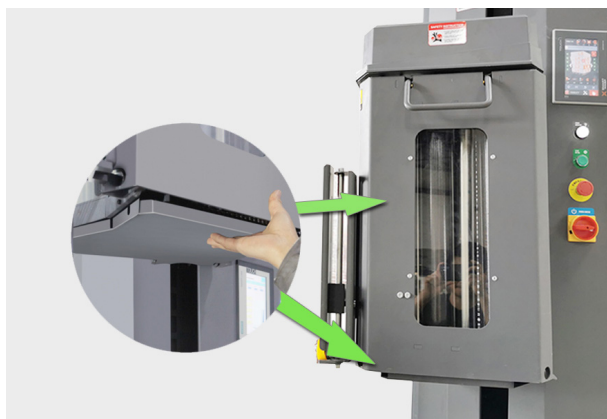

Paxum® X500

Paxum Automatic Pallet Wrapping Machine – E Type Model

#62118

Programmable Control

Customizable Options

Efficient, Low Energy Usage

Remote Control Operation

Efficiently secure pallets with our cutting-edge solution, the Paxum X500-E Type. Utilizing LDPE stretch film, it shields bulk cargos from dust, moisture, and damage during transportation. Enhance productivity and protect valuables with this advanced pallet wrapping solution.

300% Standard Pre-Stretch

Advanced Safety Technology

LCD Touch Operating System

E Type Turntable

Remote Control System

Automatic Cut and Clamp Film

Specifications

Feature	E Shape Turntable
Maximum wrapping speed	15-25 loads/hour
Maximum Wrapping Height & Weight	2400mm / 800KG
Turntable Speed	0-12RPM(Adjustable)
Turntable Size	1650mm
Turntable Drive	0.75PH Wheel Drive
Cut And Clamp Film	Automatic
Standard Film Width	500mm
Standard Pre-Stretch	300% pre-stretch
Film Capacity	250mm Diameter
Film Delivery System	Power Pre -Stretch
Packing Force	Changeable
Voltage	220V/110V/50HZ
Safety Device	Included
Alarm System	Included
Weighing Scale	Not available
Machine Size	L:2700mm W:1650mm H:2675mm
Machine Weight	900KG
Machine Weight	400KG
Frame	Steel+ABS
Printing	Metallic Paint
Fall-proof	Inside Safety Belt
Cutting	Laser
Turntable Roller	Double Nylon Roller
Up&Down Drive	Belt
Up&Down Guideway	Double Balance Device
Inverter	X-Line
Position sensor	SICK(Germany)
PLC	SIEMENS(Hongkong)
Travel Switch	OMRON(Japan)
Motor	GPG (Taiwan)
Relay	OMRON(Japan)
Touch screen	SIEMENS 7inch
Position switch	OMRON(Japan)