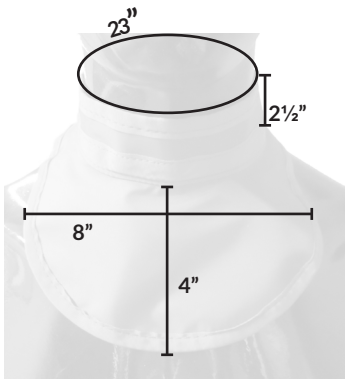

Visor Style Thyroid Collar SVT

SVT-S1

SVT-M1

- Comfortable fit
- Large coverage area
- Optional monogram
- Optional KTC attachment

Model	Description
SVT-S1	Visor Style Thyroid Collar - Standard
SVT-M1	Visor Style Thyroid Collar - Medium
Sizes	X-Small, Standard, Medium
Colors	All
Core	Lightweight Lead KIARMOR Bi-Layer Low-Lead KIARMOR Bi-Layer Lead-Free
Closure	Hook and Loop Closure Buckle