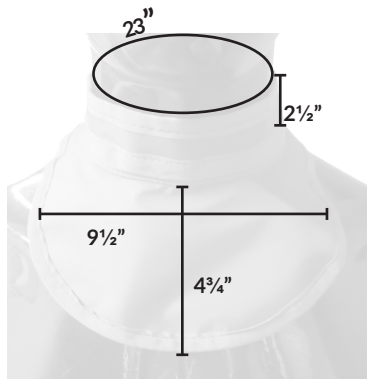

Visor Style Thyroid Collar SVT

SVT-S1

SVT-M1

- Comfortable fit
- Large coverage area
- Optional monogram
- Optional KTC attachment

Model	Description
SVT-S1	Visor Style Thyroid Collar - Standard
SVT-M1	Visor Style Thyroid Collar - Medium
Sizes	X-Small, Standard, Medium
Colors	All
Core	Lightweight Lead KIARMOR Bi-Layer Low-Lead KIARMOR Bi-Layer Lead-Free
Closure	Hook and Loop Closure Buckle