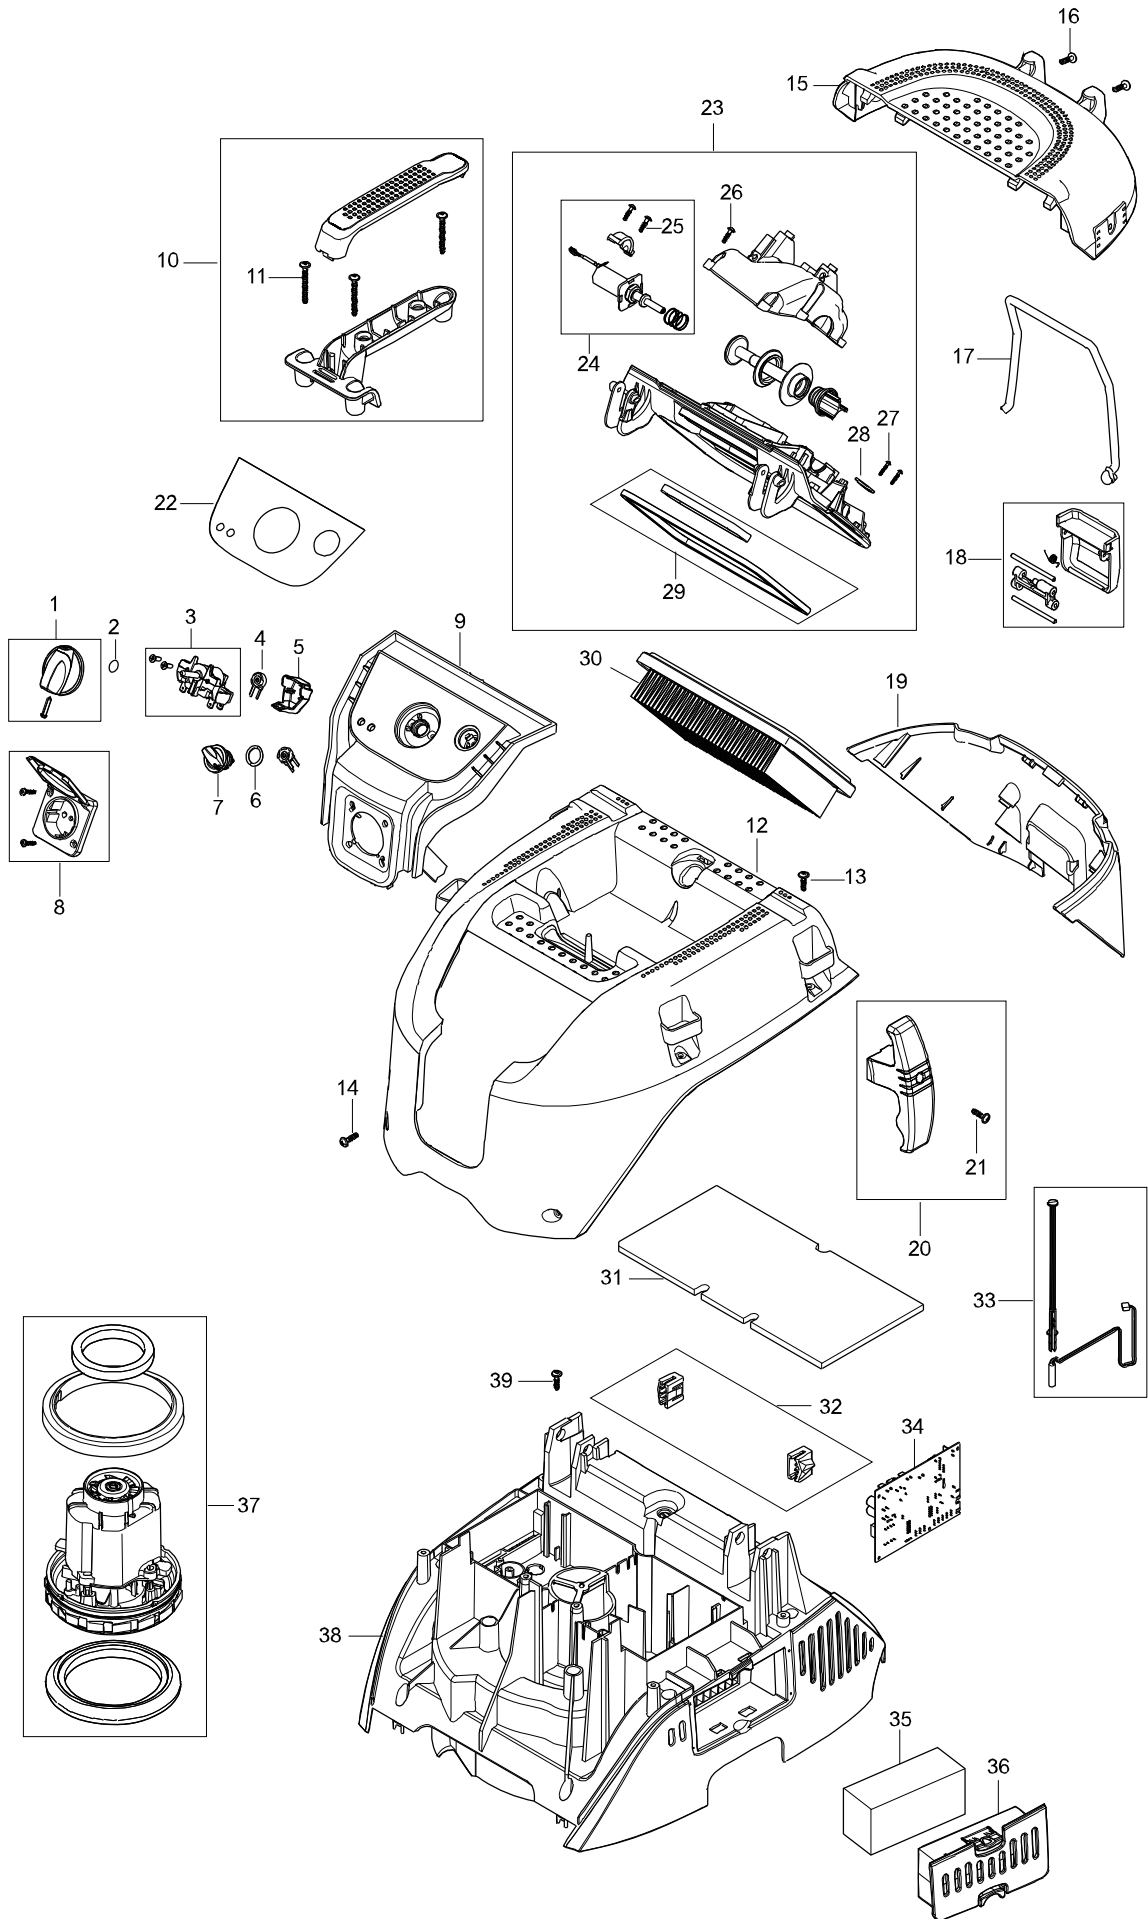

Model No. VC4210L VACUUM CLEANER

Model No. VC4210L VACUUM CLEANER