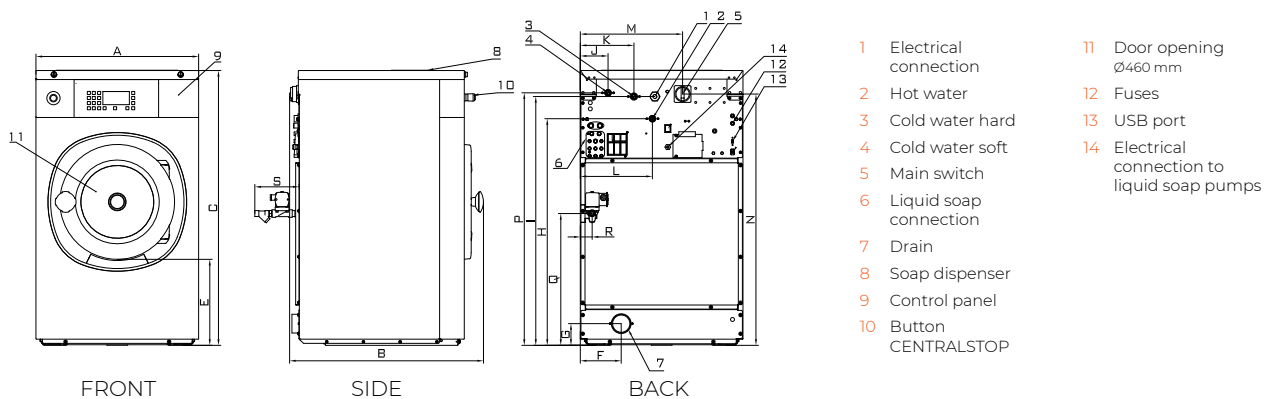

IA332	IA520
INNERDRUM		
CAPACITY 10:1 (KG)	35	52
CAPACITY 9:1 (KG)	39	58
VOLUME (L)	332	520
DIAMETER (MM)	914	914
DRUM SPEED		
WASH (RPM)	38	38
EXTRACTION (RPM)	440	440
G-FACTOR	100 (optional 150- 540 rpm)	100
HEATING		
ELECTRICITY (KW)	2,2	4,0
STEAM (BAR)	1 - 8	1 - 8
HOT WATER (°C)	90	90
SOUND PRESSURE LEVEL (DB) (A)	< 65	< 65
WATER VALVES CONNECTION (BSP)	3/4"	1"
WATER PRESSURE (KPA)	100-800	100-800
REC. WATER PRESSURE (KPA)	300-500	300-500
WATER INLET (L/MIN)	66-188	183-518
DRAIN VALVE OUTER (MM)	2 x 76	2 x 76
FLOW AMOUNT WITH DRAIN VALVE (L/MIN)	2 x 210	2 x 210
STEAM VALVE CONNECTION (BSP)	3/4"	3/4"
STEAM PRESSURE (KPA)	100-800	100-800
TRANSPORT DATA		
GROSS WEIGHT (KG)	450	570
NET WEIGHT (KG)	410	520
PACKING DIMENSIONS H x W x D (MM)	1625 x 1088 x 1060	1625 x 1088 x 1345

	A	B	C	D	E	F	G	H	I	J	K	L	M	N	O	P	Q	S	T
IA332	1060	1030	1500	936	465	318	120	1326	1366	113	248	383	671	1349	1413	528	66	145	482
IA520	1060	1315	1500	1221	465	318	120	1414	1374	88	223	363	671	1349	1332	528	66	145	482
	width	depth	height																

Speak with a Laundry Specialist

t: 1300 222 119

e: info@aqualogic.com.au

w: aqualogic.com.au/contact