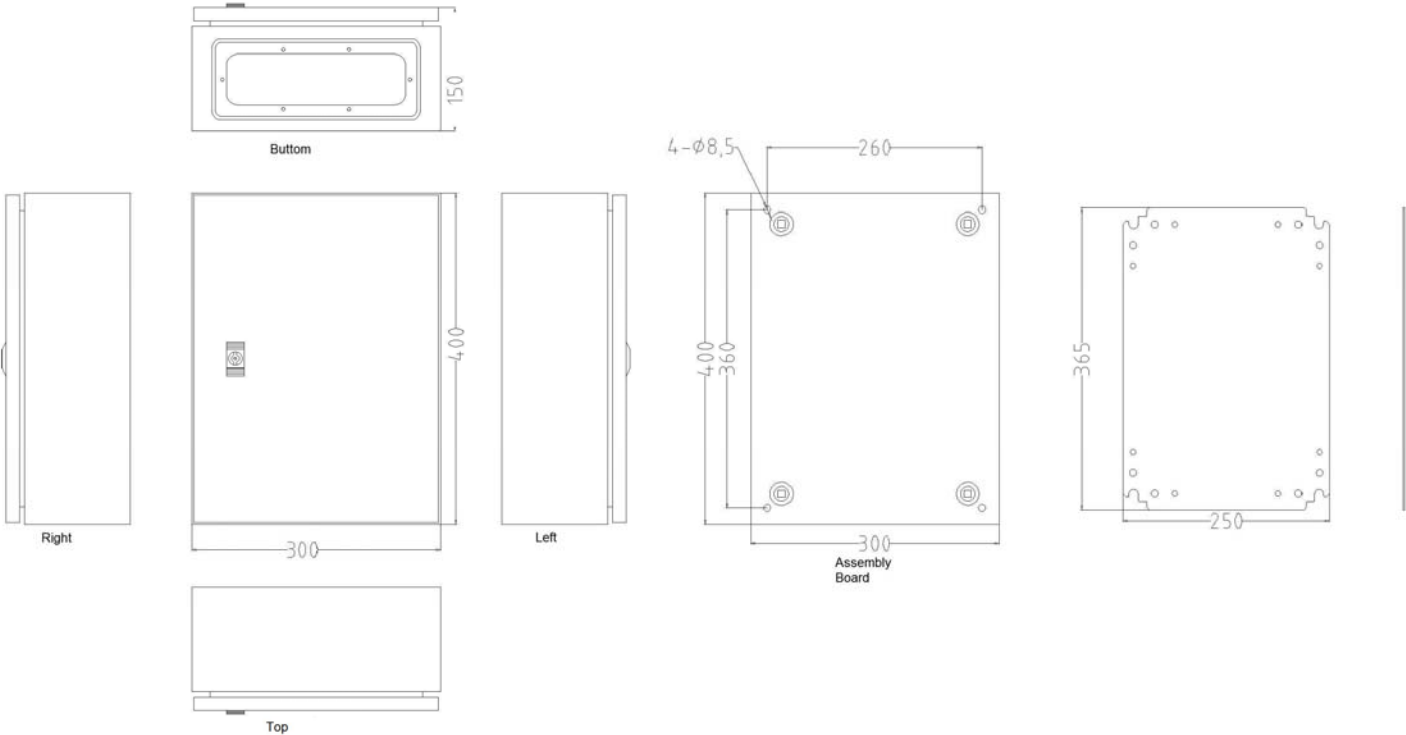

Mild Steel IP66 Wall Box, 400x300x150mm

unit: +/-0.5mm