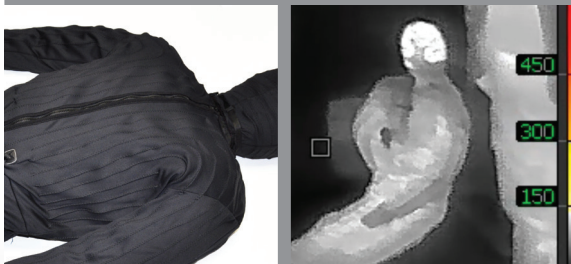

Thermal Imaging Suit

We have designed a special suit which goes over the top of your existing manikin to give instant thermal imaging capabilities. See USAR model for more information.

Model	Description	Height	Weight	NATO Stock #
RLN5	Duty Baby	0.7m	5kg	4240-99-8581987
RNL10	Duty Toddler	0.9m	10kg	4240-99-0218800
RLN20	Duty Youth	1.3m	20kg	4240-99-2130513
RLN20A	Very Light Adult	1.8m	20kg	
RLN30	Duty 30kg Adult	1.8m	30kg	4240-99-8525913
RLN50	Duty 50kg Adult	1.8m	50kg	4240-99-9771707
RLN70	Duty 70kg Adult	1.8m	70kg	4240-99-2416796
RLN80	Duty 80kg Adult	1.8	80kg	6910-99-858-3207
RLN90	Duty 90kg Adult	1.8m	90kg	6910-99-850-7387
RLN100	Drop Test	1.8m	100kg	
RLNDOG	Dog	0.3m	10kg