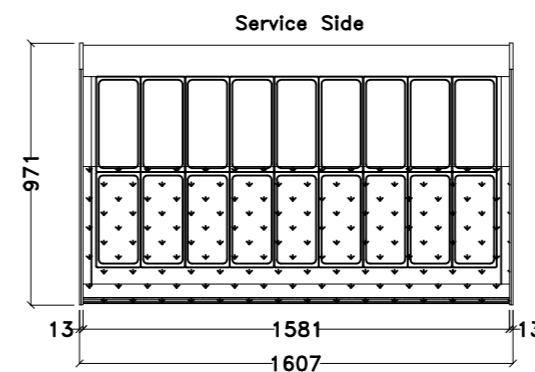

ITALIAN GELATO CONCEPTS PTY LIMITED

ITAL PROGET COMETA STRAIGHT GLASS

Self-Contained – Gelato

COMETA – Gelato

WITH PANELS

WITHOUT PANELS

5 Lt Tray (360x165x120h)

COMETA 12