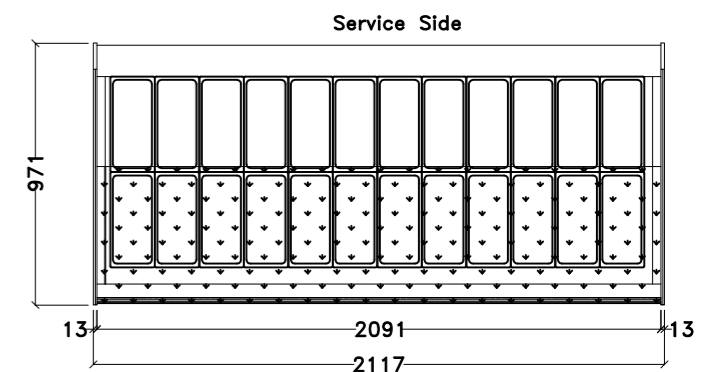

ITALIAN GELATO CONCEPTS PTY LIMITED

ITAL PROGET COMETA STRAIGHT GLASS

Self-Contained – Gelato

COMETA – Gelato

5 Lt Tray (360x165x120h)

COMETA 24