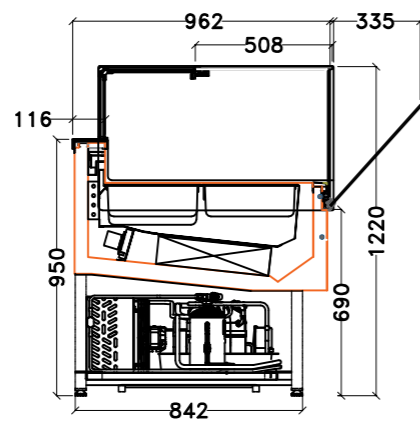

ITALIAN GELATO CONCEPTS PTY LIMITED

ITAL PROGET COMETA STRAIGHT GLASS

Self-Contained – Gelato

COMETA – Gelato

WITH PANELS

WITHOUT PANELS

5 Lt Tray (360x165x120h)

COMETA 12