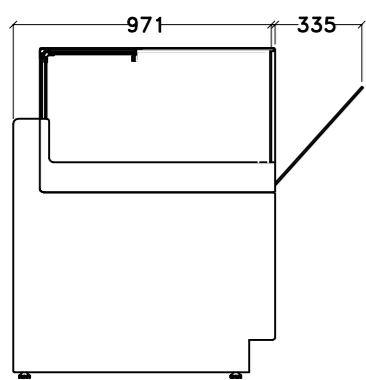

ITALIAN GELATO CONCEPTS PTY LIMITED

ITAL PROGET COMETA STRAIGHT GLASS

Self-Contained – Gelato

COMETA – Gelato

WITH PANELS

WITHOUT PANELS

5 Lt Tray (360x165x120h)

COMETA 12