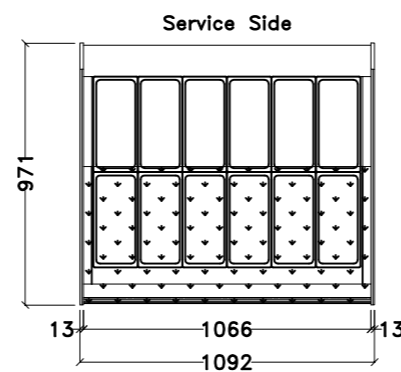

ITALIAN GELATO CONCEPTS PTY LIMITED

ITAL PROGET COMETA STRAIGHT GLASS

Self-Contained – Gelato

COMETA – Gelato

WITH PANELS

WITHOUT PANELS

5 Lt Tray (360x165x120h)

COMETA 12