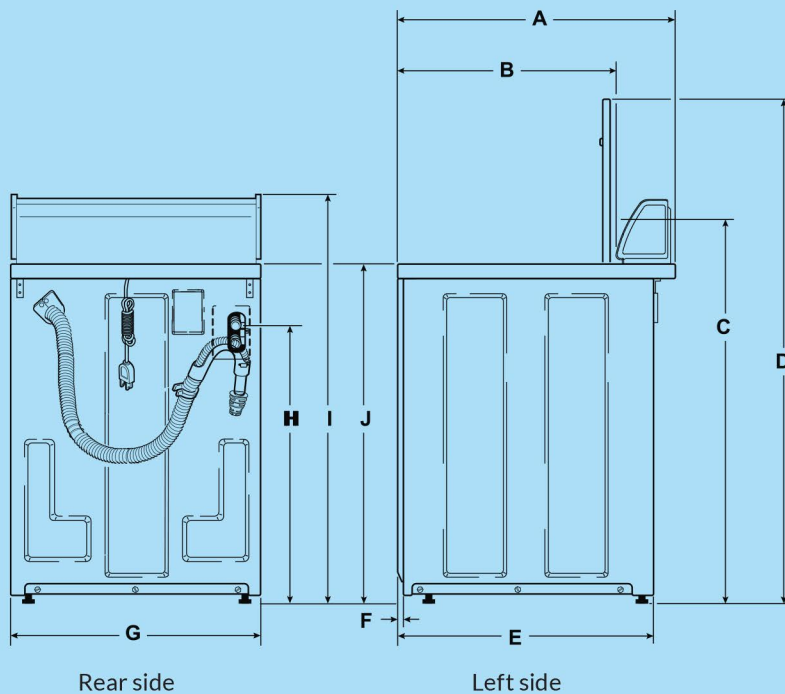

TOP LOAD WASHER

PWNE

8 KG

FEATURES

- High speed extract of 710 RPM
- Time remaining countdown
- Lid does not lock during cycle allowing access to clothes or to odd softener
- Self-adjusting leveling legs
- Automatic balancing suspension system
- Front access to vital ports for easy maintenance
- Available in Anthracite Grey
- Stainless Steel Wash Bowl

COMPACT
DESIGN

EASY
OPERATION

TYPE		PWNE32SP303AG01
GENERAL DETAILS		
Control		HEC Electronic
Control location		Rear Control
Drum finish		Stainless
Colour		Grey
Electrical connection	Volt/Hz/Ph	220-240/50/1
INNERDRUM		
Capacity	kg	8
Volume	litres	91
Diameter	mm	521
DRUM SPEED		
Wash	rpm	49
Extraction	rpm	710
HEATING		
Sound pressure level	dB (A)	<65
Water valves connection	BSP	3/4"
Rec. water pressure	kPa	138 - 827
Drain valve	outer Ø mm	39
Flow amount with drain valve	l/min	32
Steam valve connection	BSP	1/2"
DIMENSIONS		
Size H×W×D	mm	1115×652×712
Net weight	kg	76
TRANSPORT DATA		
Packed H×W×D	mm	1131×762×966
Gross weight	kg	89

DIMENSIONS

A	B	C	D	E	F	G	H	I	J
711	562	*1036	*1346	660	10	651	*737	*1092	*914

* With leveling legs turned into base

CALL 1300 355 769
VISIT www.totalce.com.au

The Primus preserves the right to change the machines and the specification in this leaflet at any time, without prior notice. Details and photographs are only for information and never binding.
www.primuslaundry.com