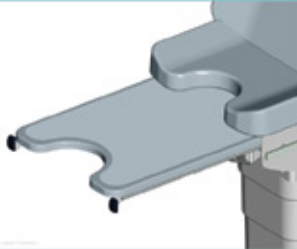

PVC Glass extension leg rest protection
Ref. 15907-01