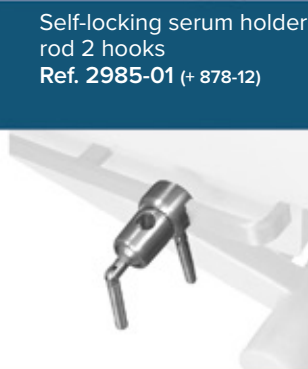

Serum rod holder  
2 hooks with stop  
Ref. 985-01 (+ 878-12)

Splash guard  
Ref. 12677-01

Stainless steel backrest rail (pair)  
25x10 mm  
Ref. 15879-01

Sliding clamp for rail 25x10 mm,  
ø 16/18 mm  
Ref. 878-12

Rotary clamp for rail  
25x10 mm  
Ref. 879-10

Lamp support for rail\*  
25x10 mm Ref. 295-01  
\*to select a light, please refer to the specific documentation

Lamp  
(Refer to the documentation)

FOR FURTHER INFORMATION  
GO TO  
**PROMOTAL.COM**