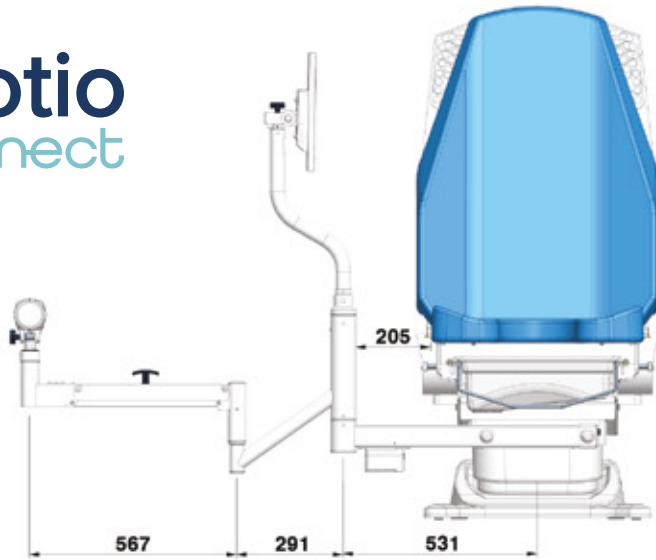

Rotary clamp for rail  
25x10 mm  
Ref. 879-10

Lamp support for rail\*  
25x10 mm Ref. 295-01  
\*to select a light, please refer to the specific documentation

Lamp  
(Refer to the documentation)

FOR FURTHER INFORMATION  
GO TO  
**PROMOTAL.COM**

**COLPOSCOPE:**  
**GROSS WEIGHT: 25 KG**  
**VOLUME: 0.23 M3**

**UPHOLSTERY COLOURS**

- |                    |   |                |
|--------------------|---|----------------|
| CA - TOMATO        |    | CLASSIC RANGE  |
| CB - FUCHSIA       |    |                |
| CC - PLUM          |    |                |
| CD - LEMON         |    |                |
| CE - PEACOCK       |    |                |
| CF - SAPHYR        |    |                |
| CG - MIDNIGHT BLUE |    |                |
| CH - GLACIER       |   |                |
| CI - DARK          |  |                |
| 57 - ANTISTATIC    |  |                |
| CJ - GREY          |  | ELEGANT RANGE* |
| CK - PLATINUM      |  |                |
| EA - DEEP GREEN    |  |                |
| EB - VEGETAL       |  |                |
| EC - STORM         |  |                |
| ED - SILVER BLUE   |  |                |
| EE - PAPRIKA       |  |                |
| EF - TWILIGHT      |  |                |
| EG - CAMEL         |  |                |
| EH - CORK          |  |                |