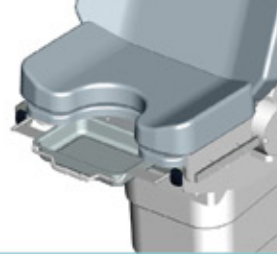

— Ref BIO-90009

- OPTIONS
- ACCESSORIES

Integrated mains socket and equipotential terminal  
(EUROPE) Ref. 40400-1  
(DK, IT, AUS, CH) Ref. 40400-2

Urology tray  
(replacing the std tray)  
Ref. 2061-30

Stainless steel tray  
(replacing the std tray)  
Ref. 15966-01