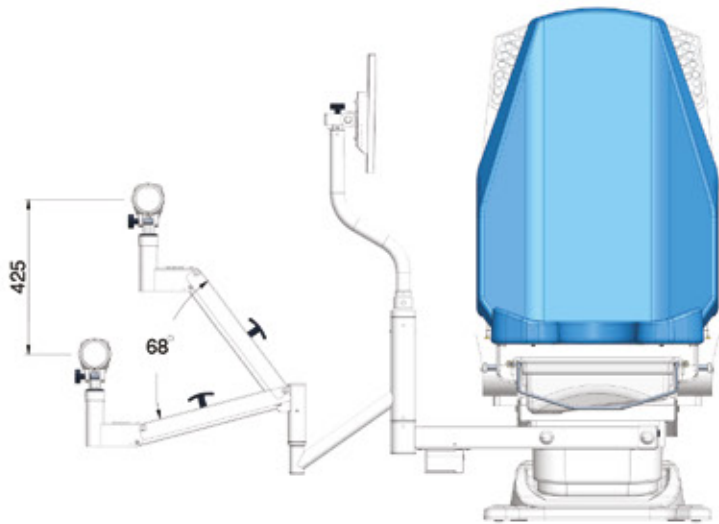

Rotary clamp for rail  
25x10 mm  
Ref. 879-10

Lamp support for rail\*  
25x10 mm Ref. 295-01  
\*to select a light, please refer to the specific documentation

Lamp  
(Refer to the documentation)

FOR FURTHER INFORMATION  
GO TO  
**PROMOTAL.COM**

**COLPOSCOPE:**  
**GROSS WEIGHT: 25 KG**  
**VOLUME: 0.23 M3**

**UPHOLSTERY COLOURS**

- |                    |   |                |
|--------------------|---|----------------|
| CA - TOMATO        |    | CLASSIC RANGE  |
| CB - FUCHSIA       |    |                |
| CC - PLUM          |    |                |
| CD - LEMON         |    |                |
| CE - PEACOCK       |    |                |
| CF - SAPHYR        |    |                |
| CG - MIDNIGHT BLUE |    |                |
| CH - GLACIER       |   |                |
| CI - DARK          |  |                |
| 57 - ANTISTATIC    |  |                |
| CJ - GREY          |  | ELEGANT RANGE* |
| CK - PLATINUM      |  |                |
| EA - DEEP GREEN    |  |                |
| EB - VEGETAL       |  |                |
| EC - STORM         |  |                |
| ED - SILVER BLUE   |  |                |
| EE - PAPRIKA       |  |                |
| EF - TWILIGHT      |  |                |
| EG - CAMEL         |  |                |
| EH - CORK          |  |                |