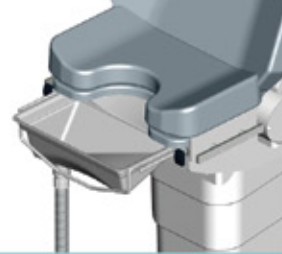

— Ref 15640-01 (Image below)

**ELECTRIC FOOT RESTS**

— Ref 15630-01

*Model shown with accessories*

**STIRRUPS WITH CLAMPS**

— Ref 15620-01

2

Add the colposcope  
+ mount + HD screen  
package

— Ref BIO-90009

- OPTIONS
- ACCESSORIES

Integrated mains socket and equipotential terminal  
(EUROPE) Ref. 40400-1  
(DK, IT, AUS, CH) Ref. 40400-2

Urology tray  
(replacing the std tray)  
Ref. 2061-30

Stainless steel tray  
(replacing the std tray)  
Ref. 15966-01