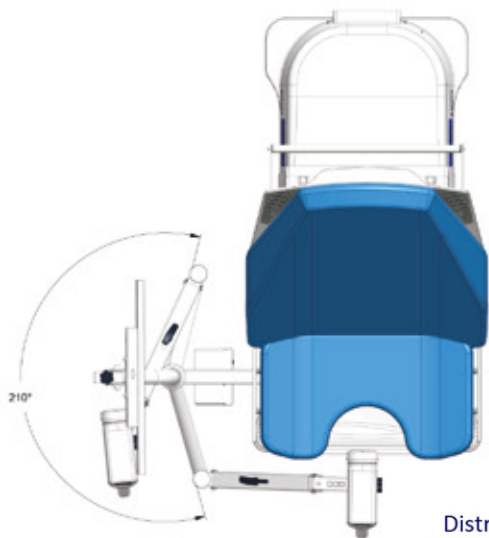

Serum rod holder  
2 hooks with stop  
Ref. 985-01 (+ 878-12)

Splash guard  
Ref. 12677-01

Stainless steel backrest rail (pair)  
25x10 mm  
Ref. 15879-01

Sliding clamp for rail 25x10 mm,  
ø 16/18 mm  
Ref. 878-12

Rotary clamp for rail  
25x10 mm  
Ref. 879-10

Lamp support for rail\*  
25x10 mm Ref. 295-01  
\*to select a light, please refer to the specific documentation

Lamp  
(Refer to the documentation)

FOR FURTHER INFORMATION  
GO TO  
**PROMOTAL.COM**

**COLPOSCOPE:**  
**GROSS WEIGHT: 25 KG**  
**VOLUME: 0.23 M3**

**UPHOLSTERY COLOURS**

- |                    |   |                |
|--------------------|---|----------------|
| CA - TOMATO        |    | CLASSIC RANGE  |
| CB - FUCHSIA       |    |                |
| CC - PLUM          |    |                |
| CD - LEMON         |    |                |
| CE - PEACOCK       |    |                |
| CF - SAPHYR        |    |                |
| CG - MIDNIGHT BLUE |    |                |
| CH - GLACIER       |   |                |
| CI - DARK          |  |                |
| 57 - ANTISTATIC    |  |                |
| CJ - GREY          |  | ELEGANT RANGE* |
| CK - PLATINUM      |  |                |
| EA - DEEP GREEN    |  |                |
| EB - VEGETAL       |  |                |
| EC - STORM         |  |                |
| ED - SILVER BLUE   |  |                |
| EE - PAPRIKA       |  |                |
| EF - TWILIGHT      |  |                |
| EG - CAMEL         |  |                |
| EH - CORK          |  |                |