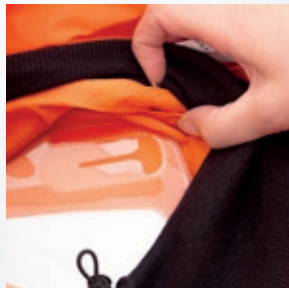

Find your system

Choose a suitable fan unit for your work and environment.

Easy replaceable hood

Attach.

SAFETY EQUIPMENT AUSTRALIA PTY LTD

35/1 Jubilee Avenue
Warriewood, NSW 2102
Australia
Telephone: +61 2 9910 7500

sea.com.au

SUNDSTRÖM SAFETY AB

Västergatan 4
341 50 Lagan
Sweden
Telephone: +46 10 484 87 00

srsafety.com

Sundström