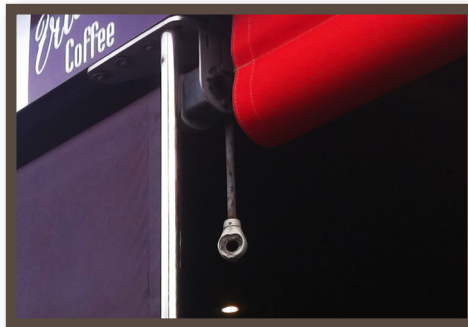

Awning Includes

- GEAR Box. (Optional Motorisation)
  - Stainless Steel Brackets.
  - Stainless Steel Guide Bars

www.southwestawningsystems.com.au

Supplier of **HAROL®** products