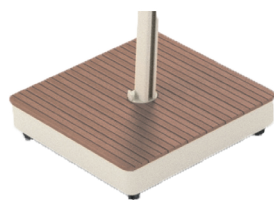

FULL BLACK

SAND

Moveable Bases (wind rating 30km/h*)

Architecture and Full Black
Galvanised steel, powder coated. Black or White.

Sand
Galvanised steel, powder coated. Limestone Beige, wooden cover Sipo Mahogany Hardwood.