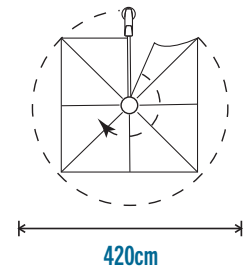

Versa UX Premium Cantilever Umbrella Designed & Made in Belgium

Dimensions of open umbrella

	3m x 3m
a	365cm
b	195cm
c	185cm
d	260cm
e	65cm

Area required around umbrella to open and close

Models

ARCHITECTURE