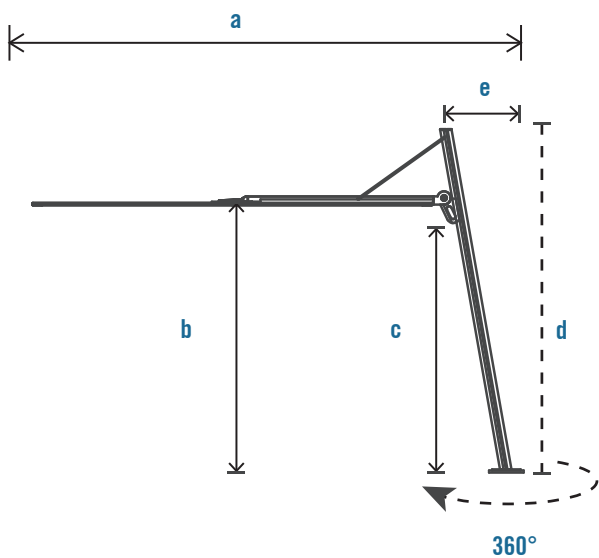

Versa UX Premium Cantilever Umbrella Designed & Made in Belgium

Dimensions of open umbrella

	3m x 3m
a	365cm
b	195cm
c	185cm
d	260cm
e	65cm

Area required around umbrella to open and close

Models

ARCHITECTURE

Installation Fittings (wind rating 50km/h*)

Inground Fitting - set in a Concrete Footing
Galvanised steel

Bolt-Down Rotational Plate
Galvanised steel

*The above wind speeds are provided as a guide only. Refer to our website and Product Owner Manual provided with the umbrella for more information. The product warranty does not cover wind damage regardless of wind speed.