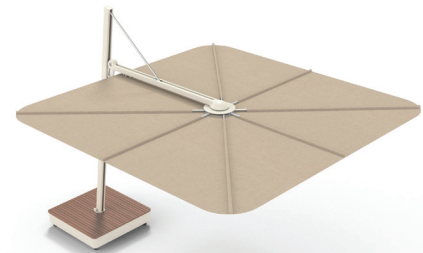

Versa UX Premium Cantilever Umbrella Designed & Made in Belgium

Dimensions of open umbrella

	3m x 3m
a	365cm
b	195cm
c	185cm
d	260cm
e	65cm

Area required around umbrella to open and close

Models

ARCHITECTURE

FULL BLACK

SAND

Moveable Bases (wind rating 30km/h*)

Architecture and Full Black
Galvanised steel, powder coated. Black or White.

Sand
Galvanised steel, powder coated. Limestone Beige, wooden cover Sipo Mahogany Hardwood.

Installation Fittings (wind rating 50km/h*)

Inground Fitting - set in a Concrete Footing
Galvanised steel

Bolt-Down Rotational Plate
Galvanised steel

*The above wind speeds are provided as a guide only. Refer to our website and Product Owner Manual provided with the umbrella for more information. The product warranty does not cover wind damage regardless of wind speed.