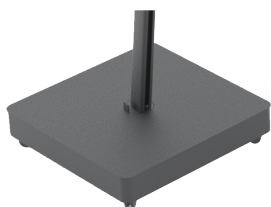

Versa UX Premium Cantilever Umbrella Designed & Made in Belgium

Dimensions of open umbrella

	3m x 3m
a	365cm
b	195cm
c	185cm
d	260cm
e	65cm

Area required around umbrella to open and close

Models

ARCHITECTURE

FULL BLACK

SAND

Moveable Bases (wind rating 30km/h*)

Architecture and Full Black
Galvanised steel, powder coated. Black or White.

Sand
Galvanised steel, powder coated. Limestone Beige, wooden cover Sipo Mahogany Hardwood.