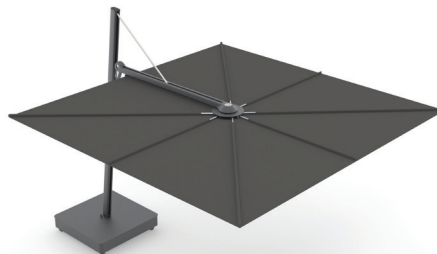

Versa UX Premium Cantilever Umbrella Designed & Made in Belgium

Dimensions of open umbrella

	3m x 3m
a	365cm
b	195cm
c	185cm
d	260cm
e	65cm

Area required around umbrella to open and close

Models

ARCHITECTURE

FULL BLACK

SAND

Moveable Bases (wind rating 30km/h*)

Architecture and Full Black
Galvanised steel, powder coated. Black or White.

Sand
Galvanised steel, powder coated. Limestone Beige, wooden cover Sipo Mahogany Hardwood.

Installation Fittings (wind rating 50km/h*)

Inground Fitting - set in a Concrete Footing
Galvanised steel

Bolt-Down Rotational Plate
Galvanised steel

*The above wind speeds are provided as a guide only. Refer to our website and Product Owner Manual provided with the umbrella for more information. The product warranty does not cover wind damage regardless of wind speed.