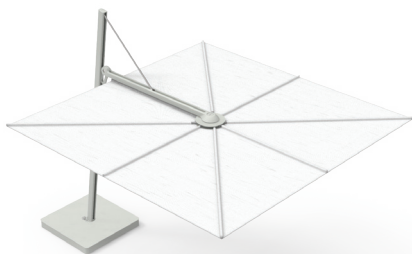

Versa UX Premium Cantilever Umbrella Designed & Made in Belgium

Dimensions of open umbrella

	3m x 3m
a	365cm
b	195cm
c	185cm
d	260cm
e	65cm

Area required around umbrella to open and close

Models

ARCHITECTURE

FULL BLACK

SAND

Moveable Bases (wind rating 30km/h*)

Architecture and Full Black
Galvanised steel, powder coated. Black or White.

Sand
Galvanised steel, powder coated. Limestone Beige, wooden cover Sipo Mahogany Hardwood.

Installation Fittings (wind rating 50km/h*)

Inground Fitting - set in a Concrete Footing
Galvanised steel

Bolt-Down Rotational Plate
Galvanised steel

*The above wind speeds are provided as a guide only. Refer to our website and Product Owner Manual provided with the umbrella for more information. The product warranty does not cover wind damage regardless of wind speed.