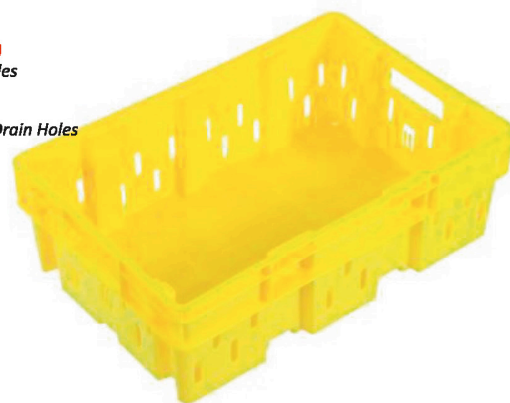

PLASTIC STORAGE CONTAINERS

Nally Stack N Nest Containers

Nally Stack N Nest Containers:
 ▲ Food Grade ▲ Polyethylene ▲ See Trolley Section For Wheeled Bases

IH052 Lid
 ▲ Colours Black & Natural

IH052 Lid
 ▲ Colours Black & Natural

IH052 Lid
 ▲ Colours Black & Natural

IH051
 ▲ Solid Crate
 ▲ Colours Black (Black Non Food Grade Colour), Red, Grey, Natural, Blue, Yellow & Green

IH078
 ▲ Solid Crate
 ▲ Colours Black (Black Non Food Grade Colour), Red, Grey, Natural, Blue, Yellow & Green

IH060
 ▲ Solid Crate
 ▲ Colours Black (Black Non Food Grade Colour), Red, Grey, Natural, Blue, Yellow & Green

IH090
 ▲ Solid Crate
 ▲ Colour Natural

IH016
 ▲ Vented Crate
 ▲ Colour Grey

IH066
 ▲ Solid Crate
 ▲ Colours Natural & Red

IH316 (Shown in Picture)
 ▲ Solid Base & Vented Sides
 ▲ Colour Yellow
IH317
 ▲ Vented Sides With 4 x Drain Holes
 ▲ Colour Yellow
IH318
 ▲ Vented Base & Sides
 ▲ Colour Yellow

Product Name	Model	External Dims LxWxH (mm)	Internal Dims LxWxH (mm)	Capacity (Litres)	Optional Lid to Suit
No 7 Crate	IH060	645x413x210	597x362x203	32	IH052
No 10 Crate	IH051	645x413x276	597x362x266	52	IH052
No 15 Crate	IH078	645x413x397	597x362x381	68	IH052
Lug Box	IH090	575x400x215	510x355x178	32	
No 12 Fish Crate	IH066	711x438x310	673x400x276	55	
Ventilated Crate	IH016	580x380x175	520x340x160	23	
Ventilated Crate	IH316	580x390x190	505x305x165	32	
	IH317	580x390x190	505x305x165	32	
	IH318	580x390x190	505x305x165	32	
Mushroom Crate	IH033	580x385x130	539x344x123	27	