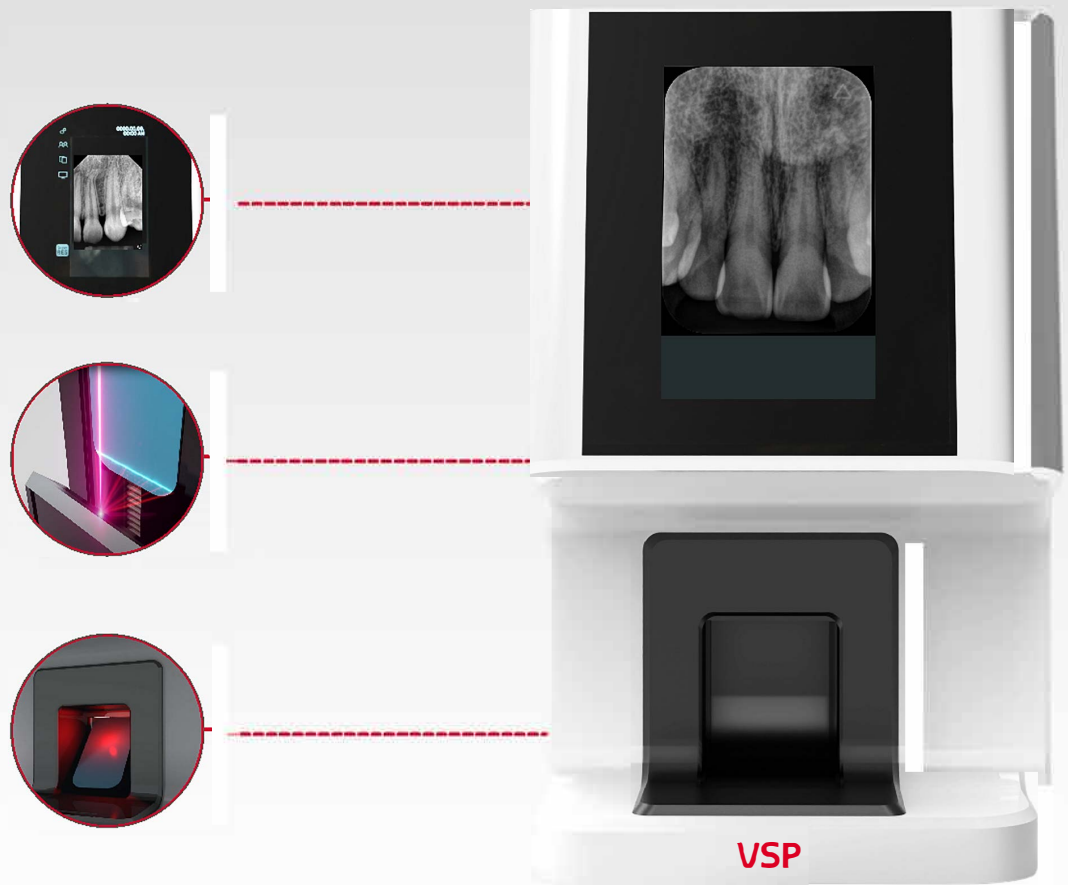

VSP

EXPAND YOUR DIGITAL WORKFLOW

LIGHT, COMPACT AND USER-FRIENDLY SCANNER

PROVIDE EASY INTERFACE WITH A 4-INCH TOUCH SCREEN

IMAGE PREVIEW ON A 4-INCH TOUCH SCREEN

SLEEP MODE SUPPORT FOR POWER SAVING

SUPPORT OF MULTI-USER PRACTICES

SUPPORT STAND-ALONE MODE WITH BUILT-IN MEMORY

IMAGES CAN BE SENT TO A DESIGNATED PC ON THE NETWORK LIST

IMAGES ARE SAVED ON A BUILT-IN MEMORY CARD UP TO 500 IMAGES

EASY TO INSTALL AND USE (NETWORK SET UP AUTOMATICALLY)

HIGH DURABILITY MINIMIZES AFTER-SALES SERVICE OCCURRENCES

A SMALL, LIGHT AND COMPACTLY DESIGNED SCANNER

Vatech VSP is small and light so it can be set up in a small-sized dental clinic efficiently.

As a high-end device, Vatech VSP, has a 4-inch LCD touch screen which provides the largest image preview. The touchscreen offers quick and easy access to features.

Moreover, the ethernet cable enables rapid image transfer from scanner to pc. We developed Vatech VSP as a simple, fast, and easy way to diagnose a patient on chairside.

SPECIFICATIONS (Vatech VSP)

Supported IP	Size 0 / 1 / 2 / 3
Resolution (lp/mm)	Super Resolution: 20lp/mm, High Resolution 10lp/mm
Display	4-inch touch screen
Interface	Ethernet
Multi-user practices	Yes
Sleep mode	Yes
Weight	3.3kg
Dimensions (HxWxDmm)	233 x 141 x 191.5