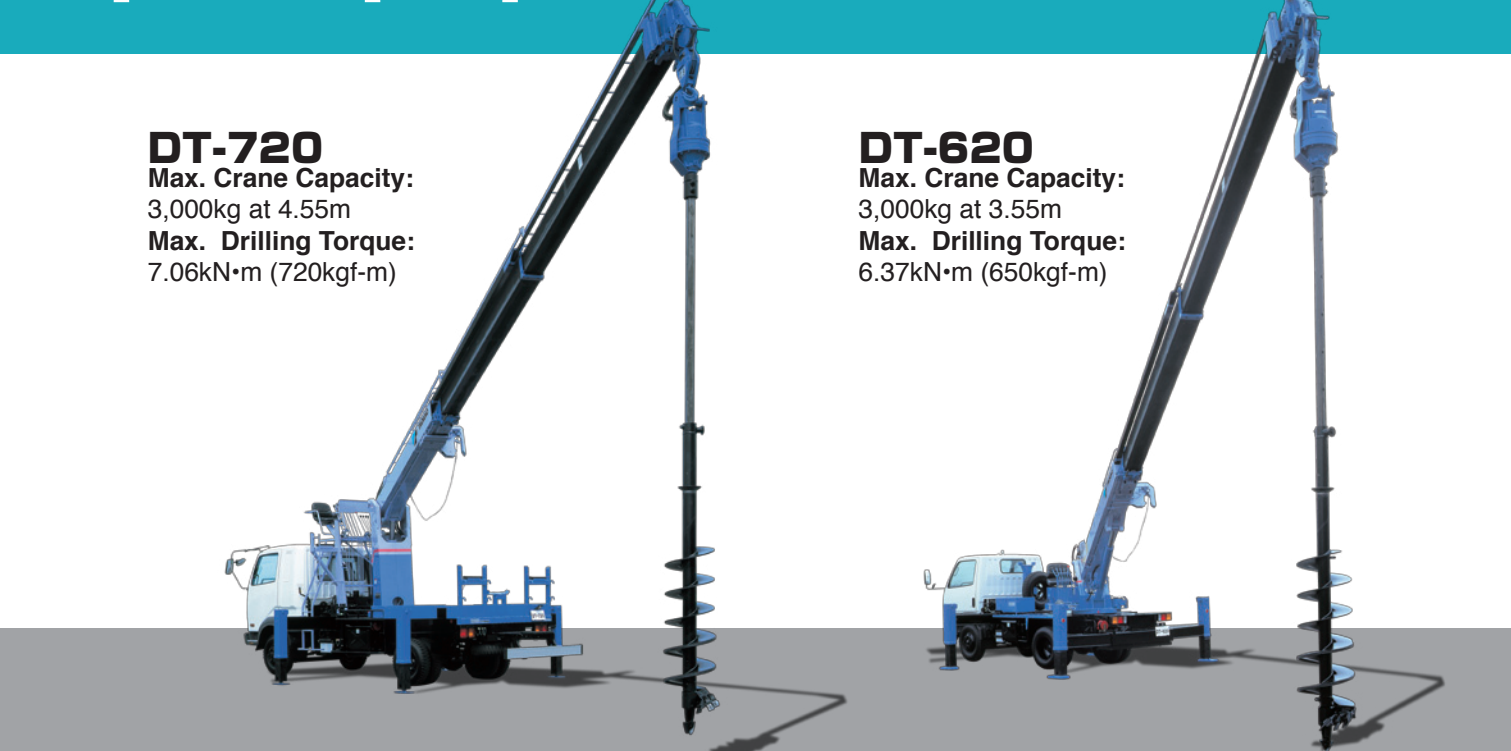

- Electric & Telecommunication use
- General purpose use
- Bridge Inspection Vehicle
- Crane Auger

General purpose use < Super Deck >

General purpose use < Articulating type >

General purpose use < Wheel Type >

Bridge Inspection Vehicle

Special purpose use < Crane Auger >

*Some specifications are subject to change