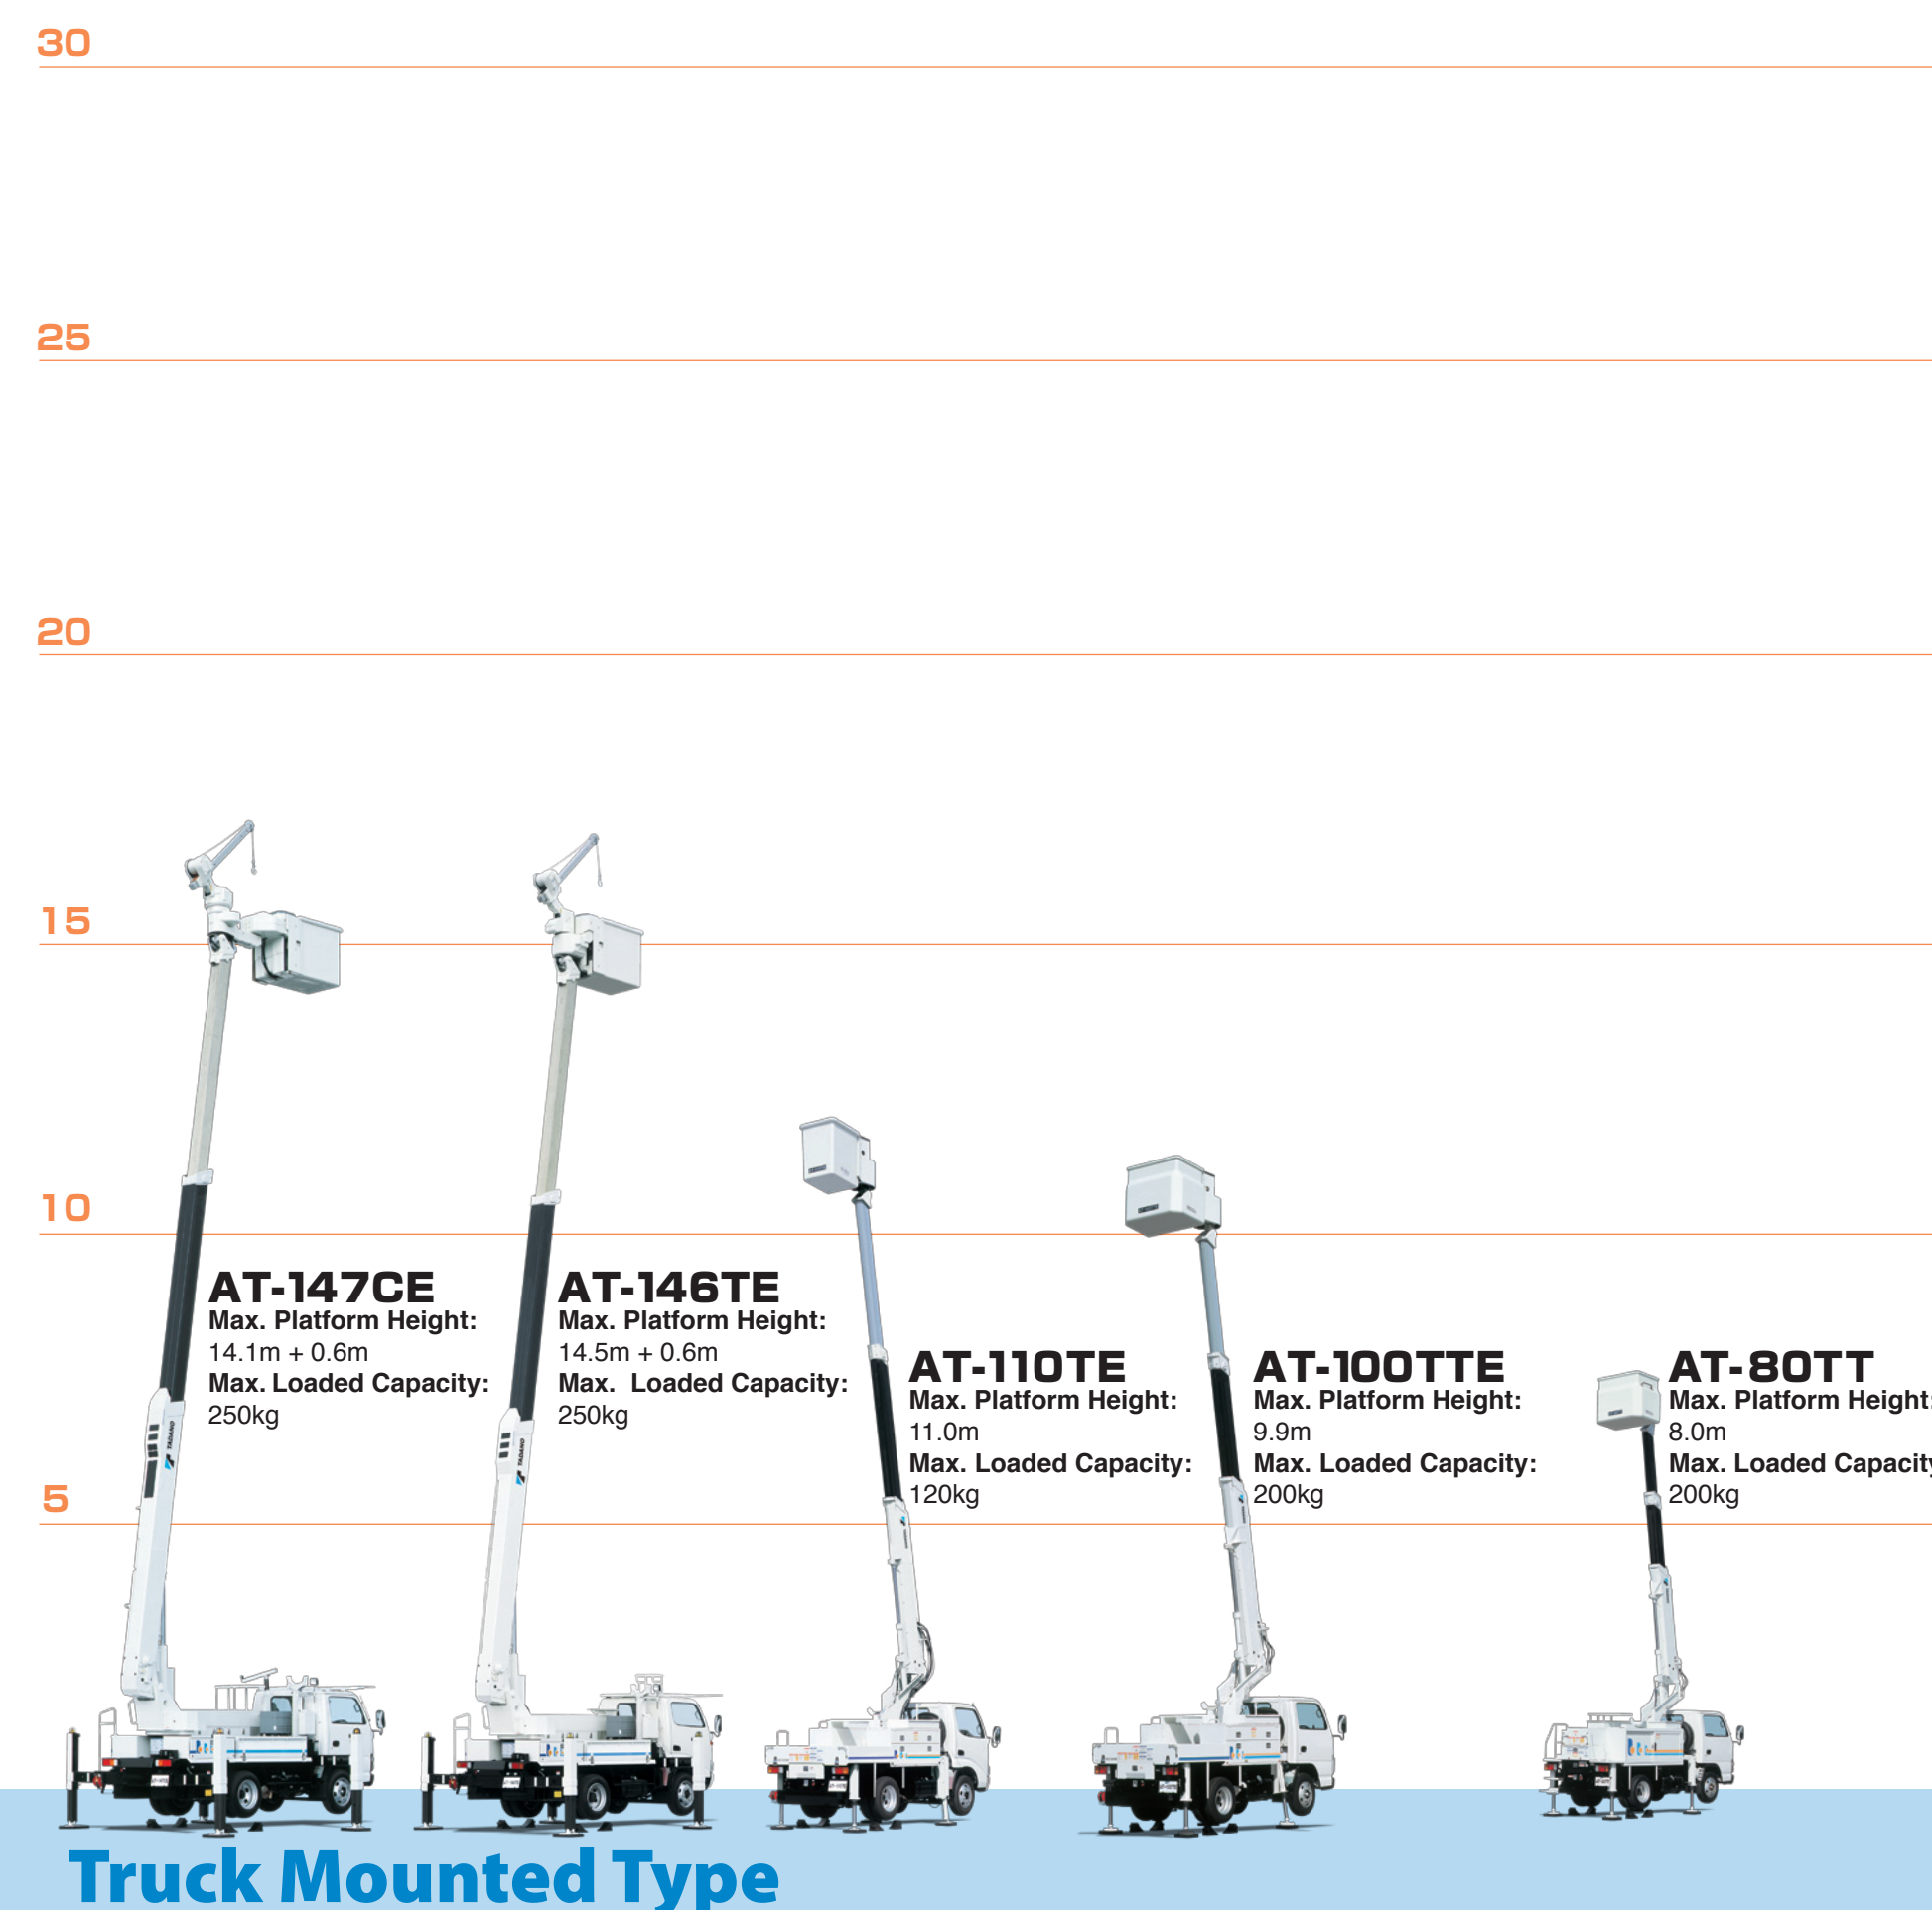

- Electric & Telecommunication use
- General purpose use
- Bridge Inspection Vehicle
- Crane Auger

General purpose use < Super Deck >

General purpose use < Articulating type >

General purpose use < Wheel Type >

Bridge Inspection Vehicle

Special purpose use < Crane Auger >

*Some specifications are subject to change