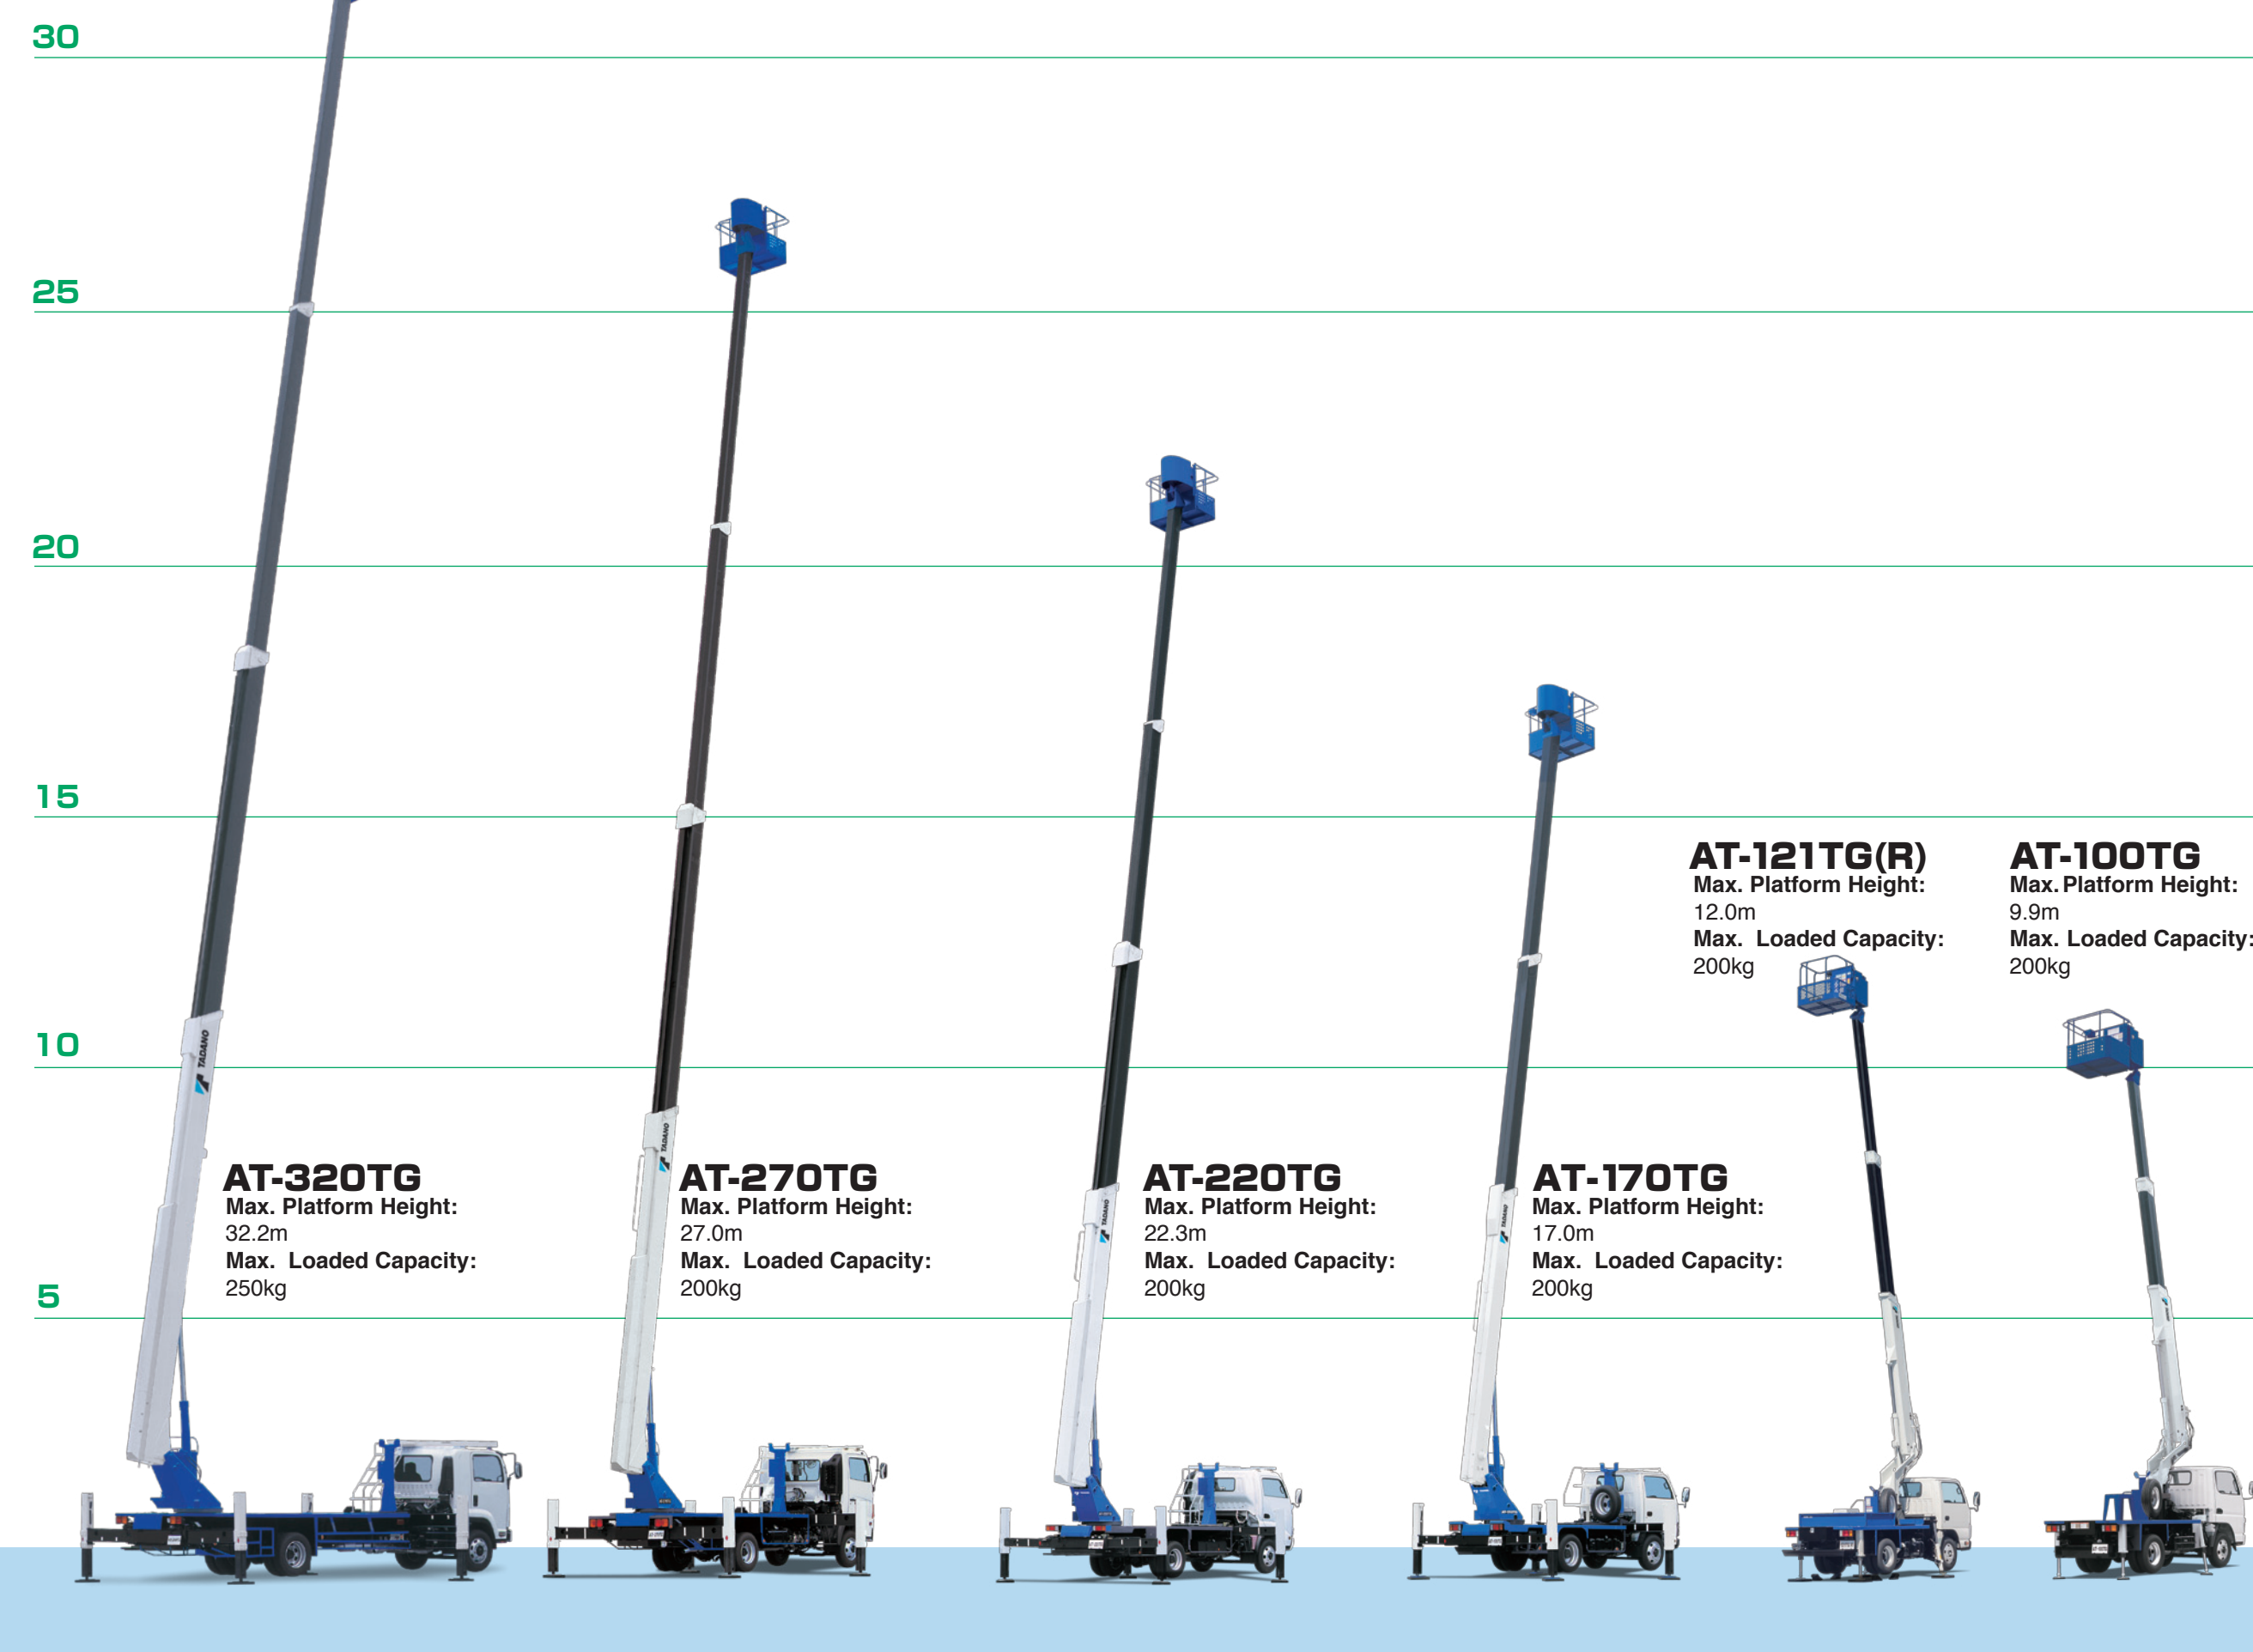

- Electric & Telecommunication use
- General purpose use
- Bridge Inspection Vehicle
- Crane Auger

General purpose use < Super Deck >

General purpose use < Articulating type >

General purpose use < Wheel Type >

Bridge Inspection Vehicle

Special purpose use < Crane Auger >

*Some specifications are subject to change