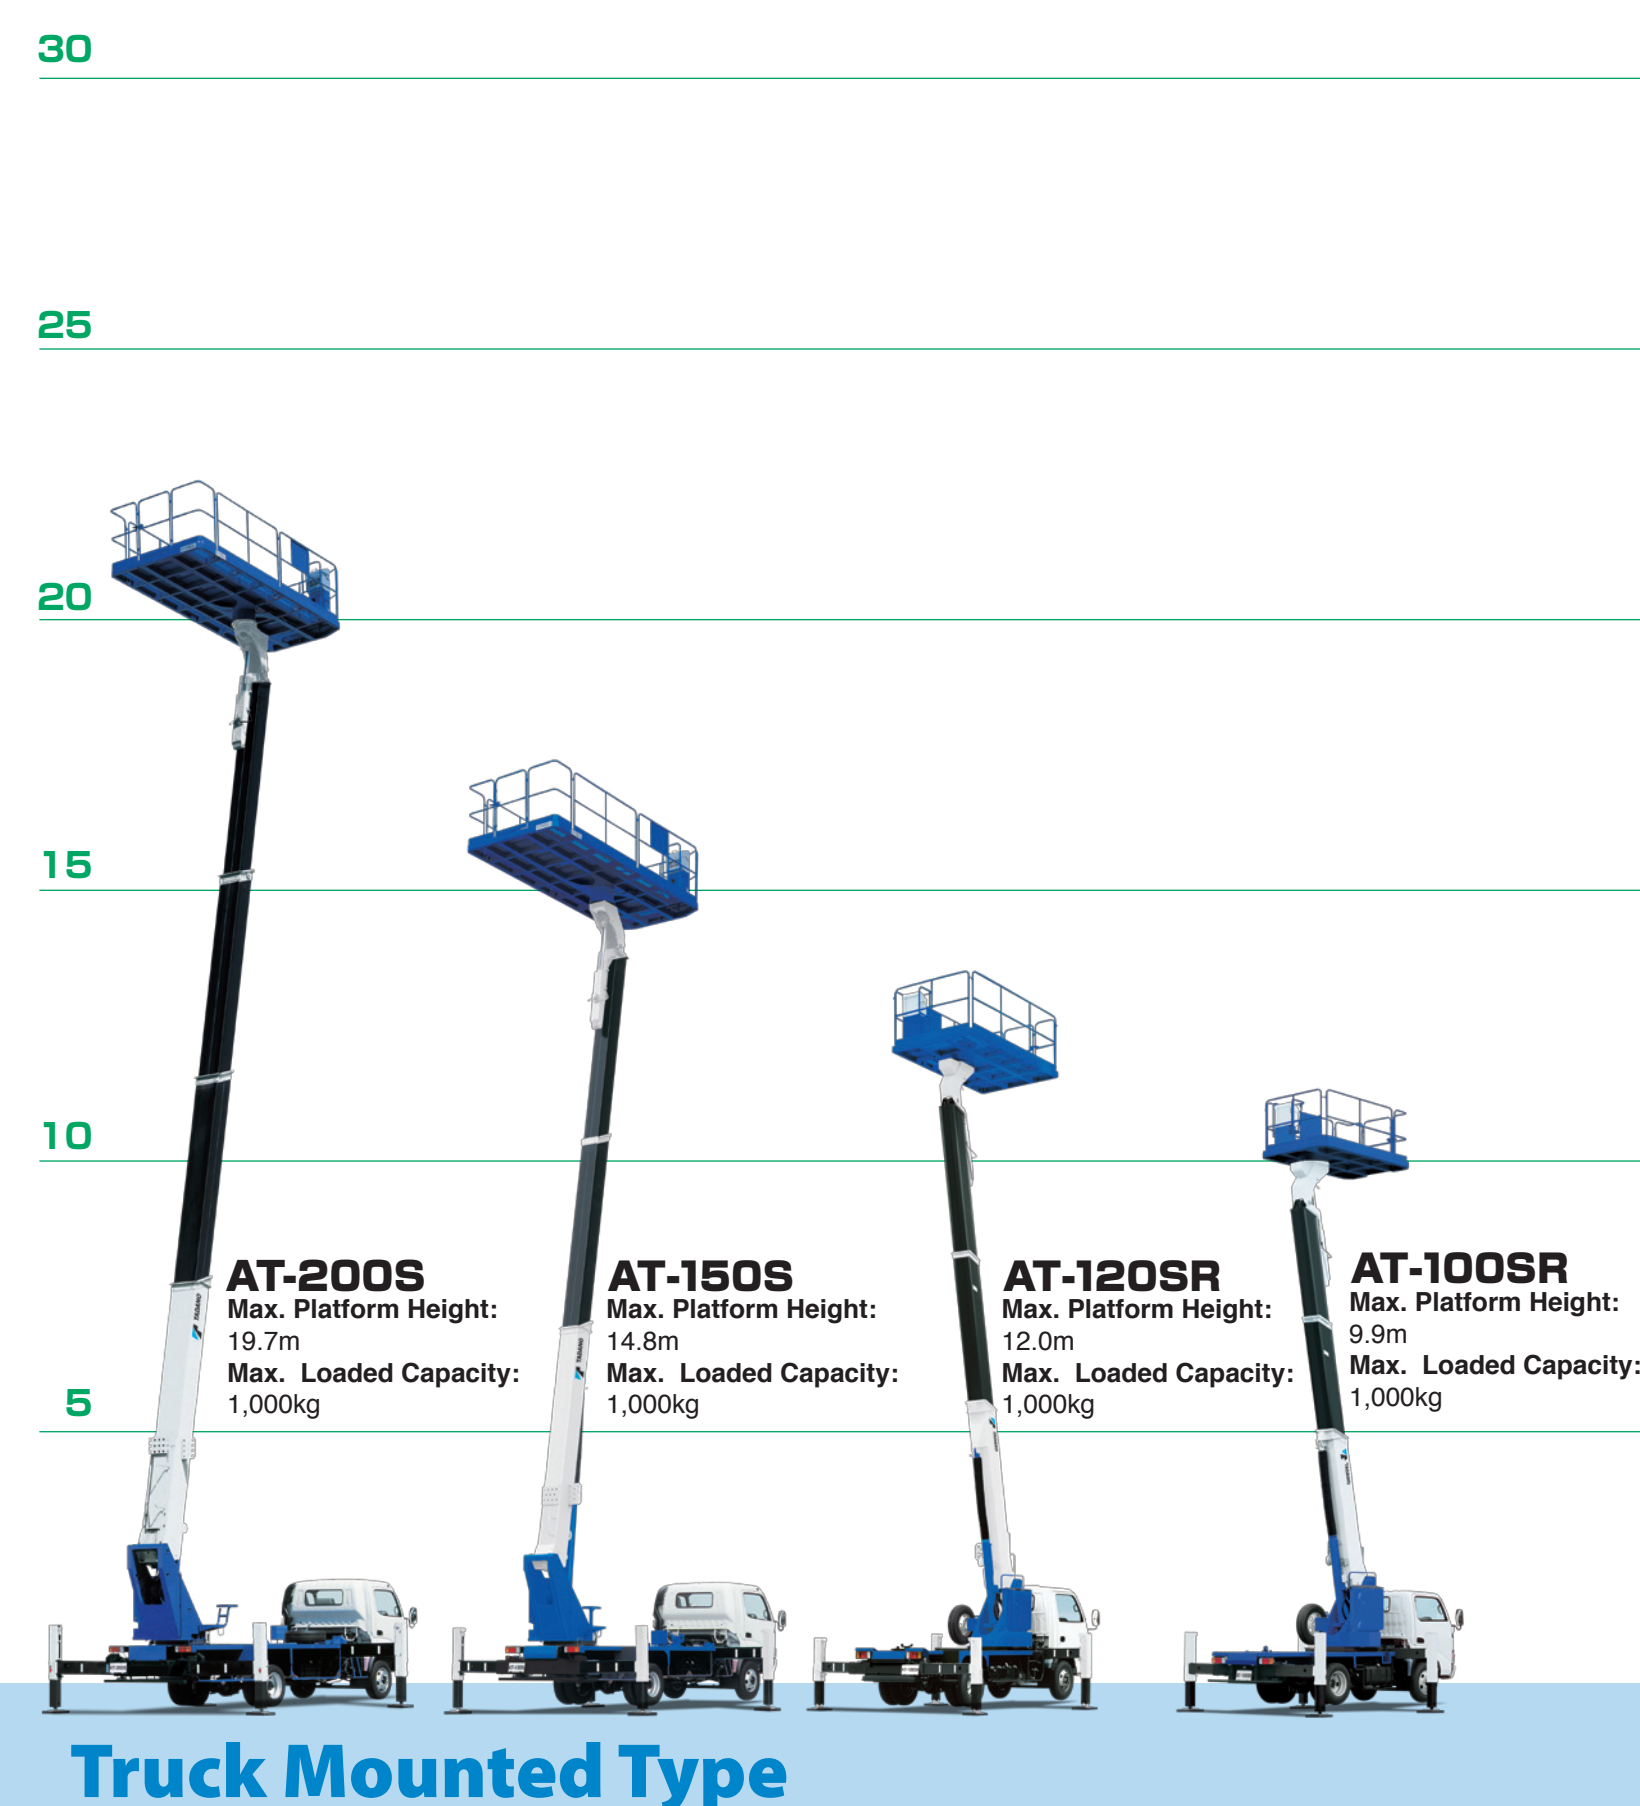

- Electric & Telecommunication use
- General purpose use
- Bridge Inspection Vehicle
- Crane Auger

General purpose use < Super Deck >

General purpose use < Articulating type >

General purpose use < Wheel Type >

Bridge Inspection Vehicle

Special purpose use < Crane Auger >

*Some specifications are subject to change