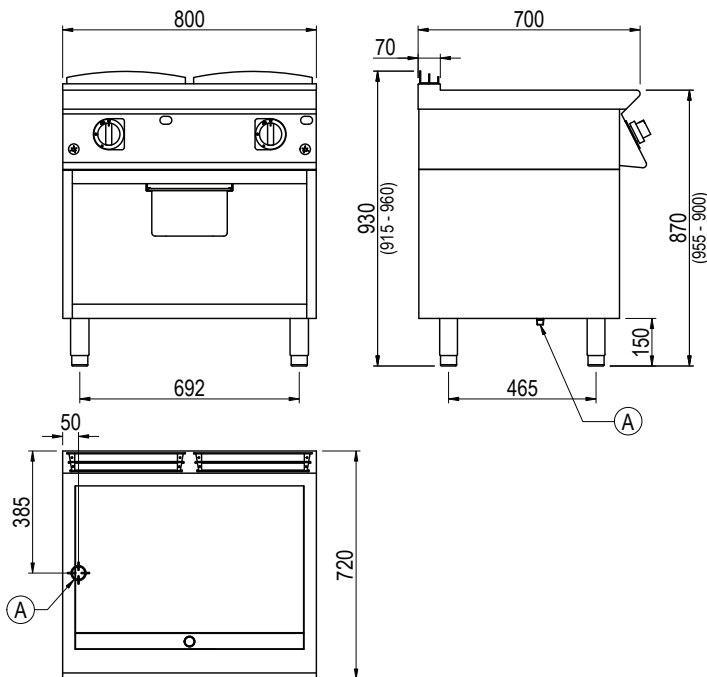

Product Information:

- Class leading, European style, professional quality and reliability since 1963
- 700 series, gas frytop with 12mm smooth mild steel plate (50 MJ/h)
(also available in 12mm ribbed mild steel plate)
- Piezo ignition burners with flame failure device and pilot burner
- Temperature regulation via variable power flame control
- Robust 304 grade stainless steel construction with rounded corners for improved cleaning
- Hermetically sealed, pressed work surface with raised edges to protect from overflow
- Removable 1/2 GN grease tray
- Open base with optional doors available (SPGI.2016437)
- Height adjustable stainless steel feet for a 900mm working height
- 24-month warranty

General Drawing:

Specifications:

Model - Smooth	FLG741GFT	
Model - Ribbed	FRG741GFT	
W x D x H (mm)	800 x 720 x 930	
Weight	95kg	
Cooktop (mm)	720 x 460	
Packed Dimensions (mm)	845 x 825 x 1200	
Packed Weight (mm)	105kg	
	Natural	Universal LPG
Gas Connection	1/2" BSP	1/2" BSP
Minimum Normal Test Gas Pressure	1.3 kPa	2.75 kPa
Maximum Normal Test Gas Pressure	3.5 kPa	3.5 kPa
Nominal Test Point Pressure	1.0 kPa	2.65 kPa
Total Nominal Gas Consumption	50 MJ/h	50 MJ/h