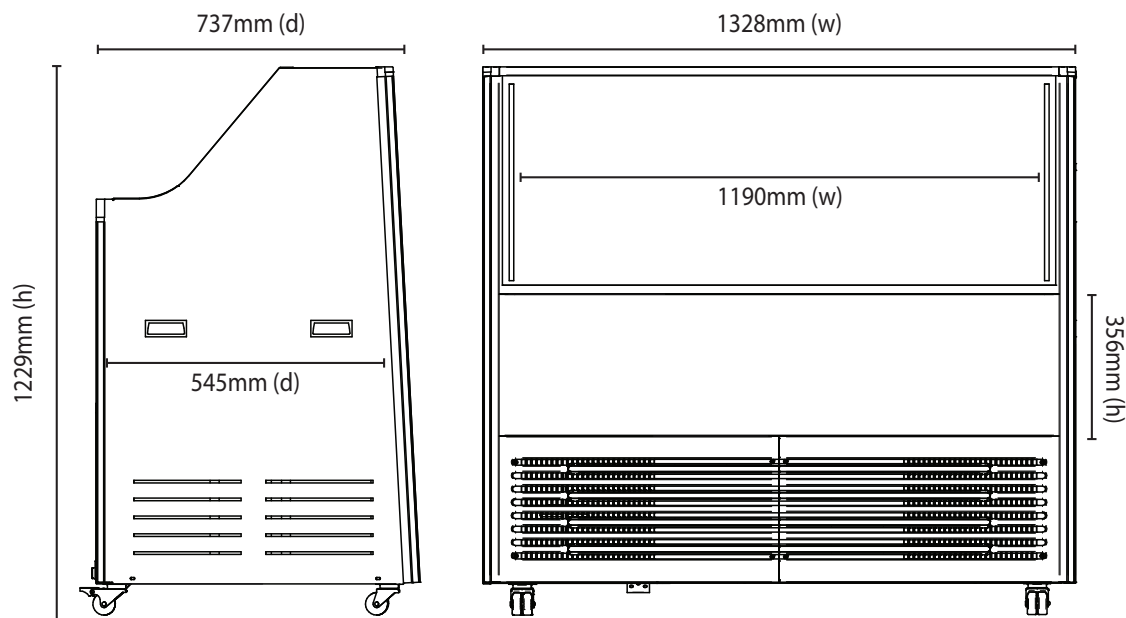

DELIGHT7 | Delight Gelato Display - 7 Tub

Gelato Displays