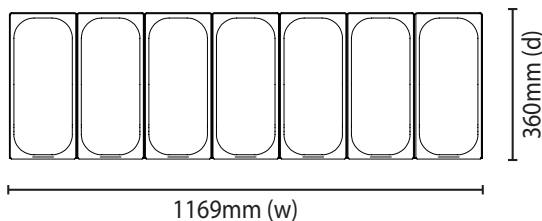

Tub Support Framework

SPECIFICATIONS

Part Number	3736227
Capacity	130L + (93L storage)
Temp. Range (°C)	-15 to -18°C
Max. Ambient Temp. (°C)	35°C
Refrigeration Power	N/A
Energy Consumption	9.12kWh/24h
Current	3.6A
Gross Weight	134kg
Packaged Dimensions	1500 x 935 x 1300
Refrigerant	R290
Plug Supplied	Yes, 1 x 10A
Plug Location	Bottom Right Side
Main Light	LED
No. of lids	1, Plexy
Canopy	Yes
Door Lock	No
Tubs	7

Rear Storage	Yes
Tubs in Storage	12
Door Swing Dimensions	N/A
Total Height with Door Open	N/A
Automatic Defrost System	Yes
Colour	White with blue trim
Castors	Yes
Warranty	Yes, 1 year parts & warranty
Warranty Service	Bromic Extra Care

DIMENSIONS

	External (mm)
Width	1328
Depth	737
Height	1229

	Internal (mm)
Width	1190
Depth	545
Height	356