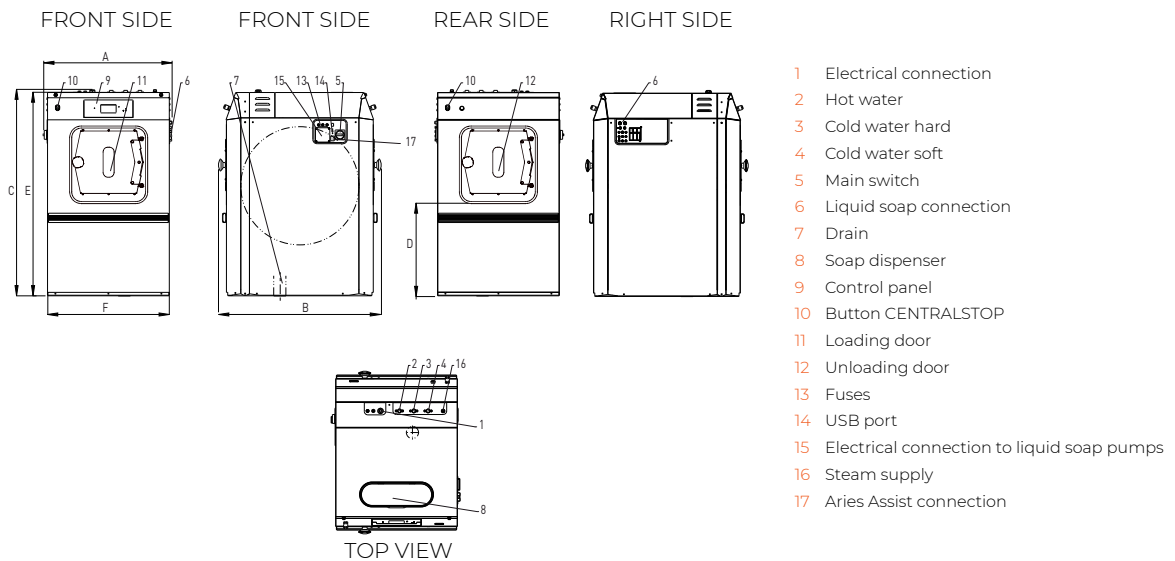

w: aqualogic.com.au/contact

 **Aqualogic**

	IH180	IH240	IH280
DRUM			
CAPACITY 10:1 (KG)	18	24	28
CAPACITY 9:1 (KG)	20	27	31
VOLUME (L)	180	240	280
DRUM DIAMETER (MM)	750	750	750
NUMBER OF DRUMS	1	1	1
NUMBER OF LOADING DOORS	1	1	1
NUMBER OF UNLOADING DOORS	1	1	1
DRUM SPEED			
WASH SPEED (RPM)	42	42	42
EXTRACTION SPEED (RPM)	939	939	914
G-FACTOR	370	370	350
PROGRAMMER			
ARIES ELITE	standard	standard	standard
CABINET			
STAINLESS STEEL	standard	standard	standard
HEATING			
ELECTRICAL (KW)	12/18	18	21,9
STEAM (BAR)	3-8	3-8	3-8
CONNECTIONS			
ELECTRICAL	STD: (C)380-415/50/60/3 OPT-NC: (Q)200-240/50/60/3 - (X)200-240/50/60/1 (only available for boiler fed and steam heating) - (P)380-415/50/60/3-(N)440-480/50/60/3		
WATER INLET (MM)	STD: 3 x 3/4" OPT-NC : 2 x 3/4"	STD: 3 x 3/4" OPT-NC : 2 x 3/4"	STD: 3 x 3/4" OPT-NC : 2 x 3/4"
STEAM INLET (MM)	13 (1/2")	13 (1/2")	13 (1/2")
TRANSPORT DATA			
GROSS WEIGHT (KG)	485	515	550
NET WEIGHT (KG)	430	460	490
DIMENSIONS H x W x D (MM)	1610 x 1010 x 1235	1610 x 1310 x 1235	1610 x 1240 x 1235

	A	B	C	D	E	F
IH180	900	1145	1455	655	1423	850
IH240	1020	1145	1455	675	1423	970
IH280	1130	1145	1455	670	1423	1080
	width	depth	height			

	Door dimensions	
IH180	325	376
IH240	325	496
IH280	325	496
	height	width