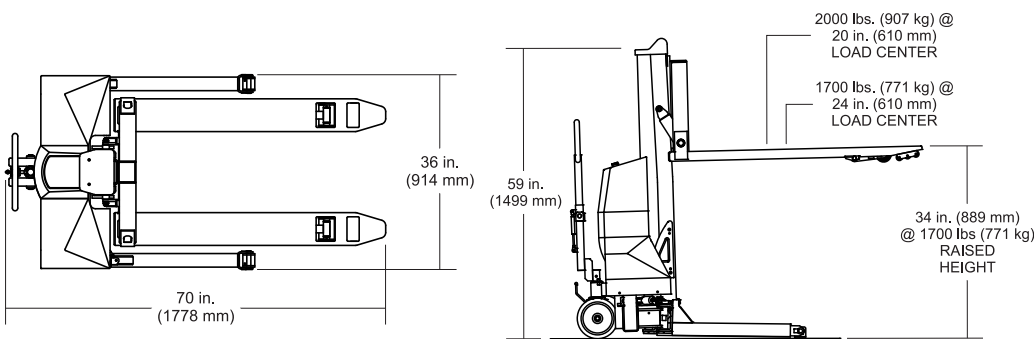

**Experience Industry's
"Best Engineered"
Ergonomic Equipment**

Working Harder To Make Your Job Easier

UniLift

Model	Pallet Jack Mode Capacity	High Lift Mode Capacity 20" Load Center	High Lift Mode Capacity 24" Load Center	Approximate Shipping Weight
UNI-20	2,000 lbs.	2,000 lbs.	1,700 lbs.	750 lbs.

UNI-20 (pallet jack mode)

UNI-20 (high lift mode)

UniLift™ Options

- Outrigger Load Wheels
- Hand Controller
- Carriage Maintenance Kit

Hand Control

Outrigger Load Wheels

Standard Features

- Can be used with standard GMA pallets, 48" x 40" CHEP pallets and/or skids
- Dual-purpose product allows for both transport and load lifting
- Handles and steers like a standard pallet jack
- Lifting fork height up to 36"
- Lift cap. up to 2000# (see chart)
- Multi-roller fork entry system for easy pallet entry and exit
- Foot brake on steering wheels
- On-board, automatic battery charger
- Efficient 24 VDC battery system powers lift operation
- Electro-mechanical outrigger actuation with position sensors
- Electronic operator console with "raise and lower" buttons, dual function key /battery disconnect switch, outrigger position LED's, charger status and battery condition LED's
- 8" diameter polyurethane steering wheels
- 3" diameter polyurethane load wheels
- Durable powder coated finish