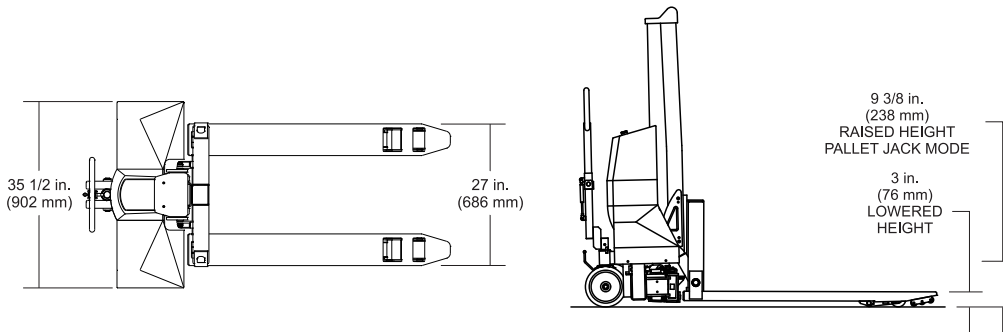

**Experience Industry's
"Best Engineered"
Ergonomic Equipment**

Working Harder To Make Your Job Easier

UniLift

Model	Pallet Jack Mode Capacity	High Lift Mode Capacity 20" Load Center	High Lift Mode Capacity 24" Load Center	Approximate Shipping Weight
UNI-20	2,000 lbs.	2,000 lbs.	1,700 lbs.	750 lbs.

UNI-20 (pallet jack mode)

UNI-20 (high lift mode)

UniLift™ Options

- Outrigger Load Wheels
- Hand Controller
- Carriage Maintenance Kit

Hand Control

Outrigger Load Wheels

Standard Features

- Can be used with standard GMA pallets, 48" x 40" CHEP pallets and/or skids
- Dual-purpose product allows for both transport and load lifting
- Handles and steers like a standard pallet jack
- Lifting fork height up to 36"
- Lift cap. up to 2000# (see chart)
- Multi-roller fork entry system for easy pallet entry and exit
- Foot brake on steering wheels
- On-board, automatic battery charger
- Efficient 24 VDC battery system powers lift operation
- Electro-mechanical outrigger actuation with position sensors
- Electronic operator console with "raise and lower" buttons, dual function key /battery disconnect switch, outrigger position LED's, charger status and battery condition LED's
- 8" diameter polyurethane steering wheels
- 3" diameter polyurethane load wheels
- Durable powder coated finish