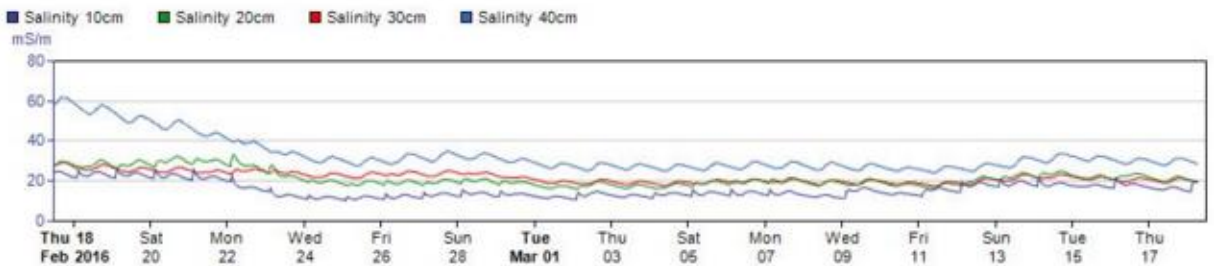

Meadow Springs Soil Moisture - 10cm

Meadow Springs Soil Moisture

Meadow Springs - Salinity

Meadow Springs - Temperature

Meadow Springs Trial

Logout

11:40:33

Graphs Reports

Meadow Springs Trial - soil moisture

Meadow Springd Trial Moisture layers

Meadow Springs Trial - salinity

Meadow Springs Trial - Temperature