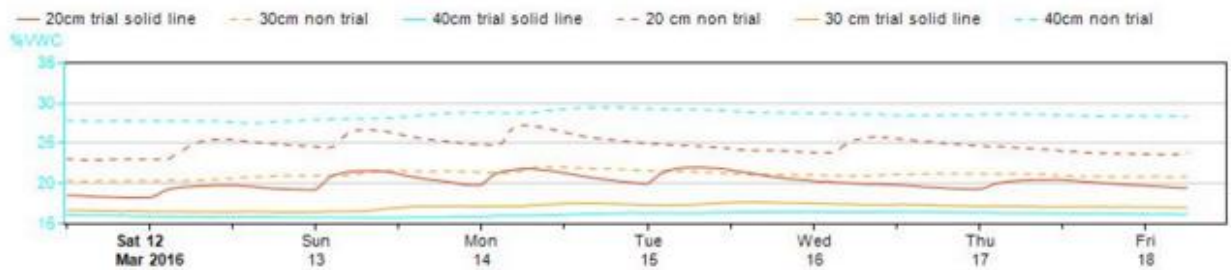

Meadow Springs Soil Moisture - 10cm

Meadow Springs Soil Moisture

Meadow Springs - Salinity

Meadow Springs - Temperature

Meadow Springs Trial

Logout

11:40:33

Graphs Reports

Meadow Springs Trial - soil moisture

Meadow Springd Trial Moisture layers

Meadow Springs Trial - salinity

Meadow Springs Trial - Temperature