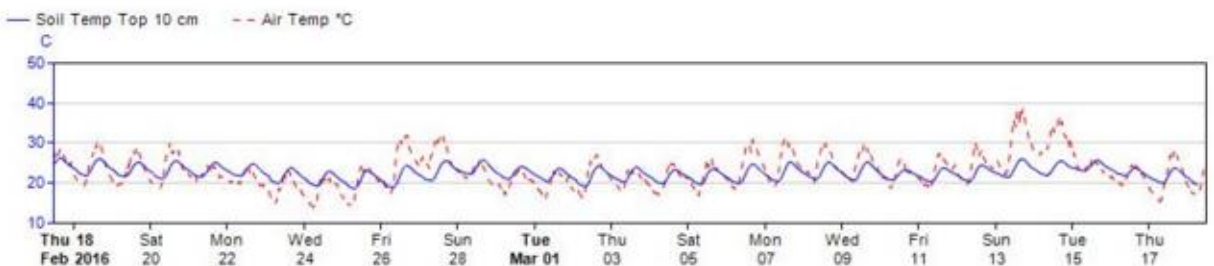

Meadow Springs Soil Moisture - 10cm

Meadow Springs Soil Moisture

Meadow Springs - Salinity

Meadow Springs - Temperature

Meadow Springs Trial

Logout

11:40:33

Graphs Reports

Meadow Springs Trial - soil moisture

Meadow Springd Trial Moisture layers

Meadow Springs Trial - salinity

Meadow Springs Trial - Temperature