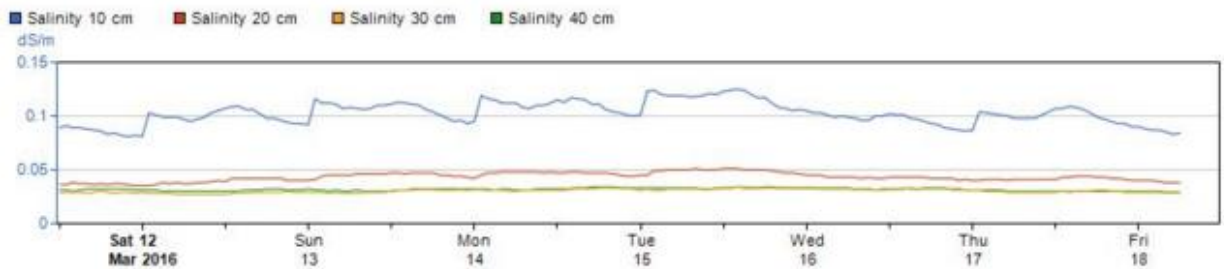

Meadow Springs Soil Moisture - 10cm

Meadow Springs Soil Moisture

Meadow Springs - Salinity

Meadow Springs - Temperature

Meadow Springs Trial

Logout

11:40:33

Graphs Reports

Meadow Springs Trial - soil moisture

Meadow Springd Trial Moisture layers

Meadow Springs Trial - salinity

Meadow Springs Trial - Temperature