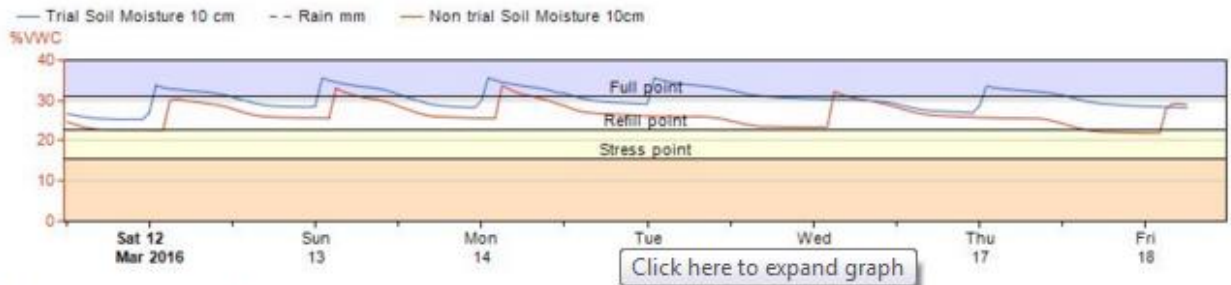

Meadow Springs Soil Moisture - 10cm

Meadow Springs Soil Moisture

Meadow Springs - Salinity

Meadow Springs - Temperature

Meadow Springs Trial

Logout

11:40:33

Graphs Reports

Meadow Springs Trial - soil moisture

Meadow Springd Trial Moisture layers

Meadow Springs Trial - salinity

Meadow Springs Trial - Temperature