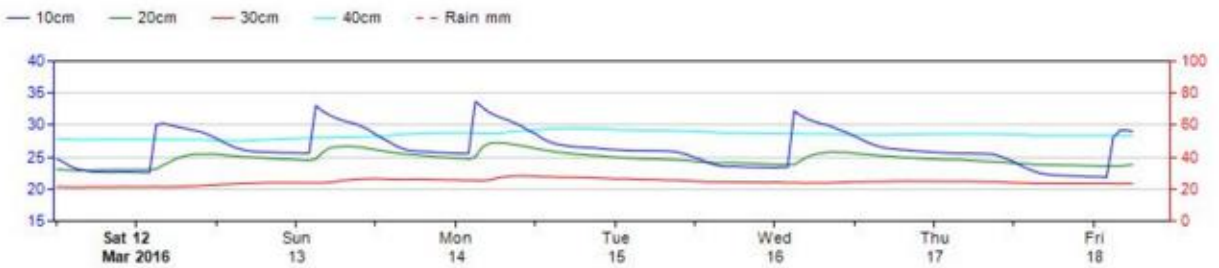

Meadow Springs Soil Moisture - 10cm

Meadow Springs Soil Moisture

Meadow Springs - Salinity

Meadow Springs - Temperature

Meadow Springs Trial

Logout

11:40:33

Graphs Reports

Meadow Springs Trial - soil moisture

Meadow Springd Trial Moisture layers

Meadow Springs Trial - salinity

Meadow Springs Trial - Temperature