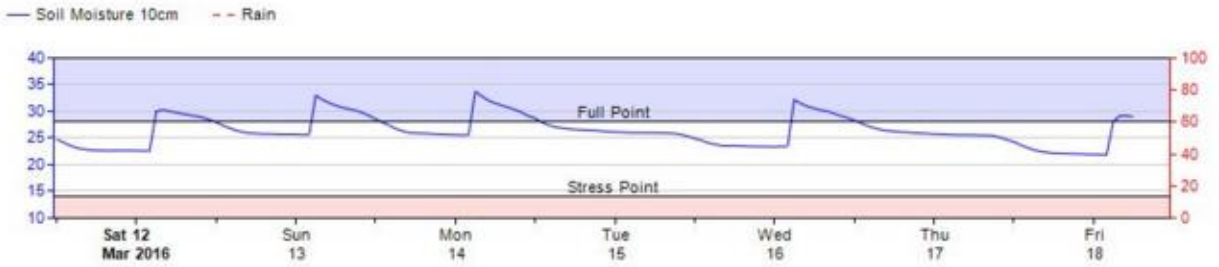

Meadow Springs Soil Moisture - 10cm

Meadow Springs Soil Moisture

Meadow Springs - Salinity

Meadow Springs - Temperature

Meadow Springs Trial

Logout

11:40:33

Graphs Reports

Meadow Springs Trial - soil moisture

Meadow Springd Trial Moisture layers

Meadow Springs Trial - salinity

Meadow Springs Trial - Temperature