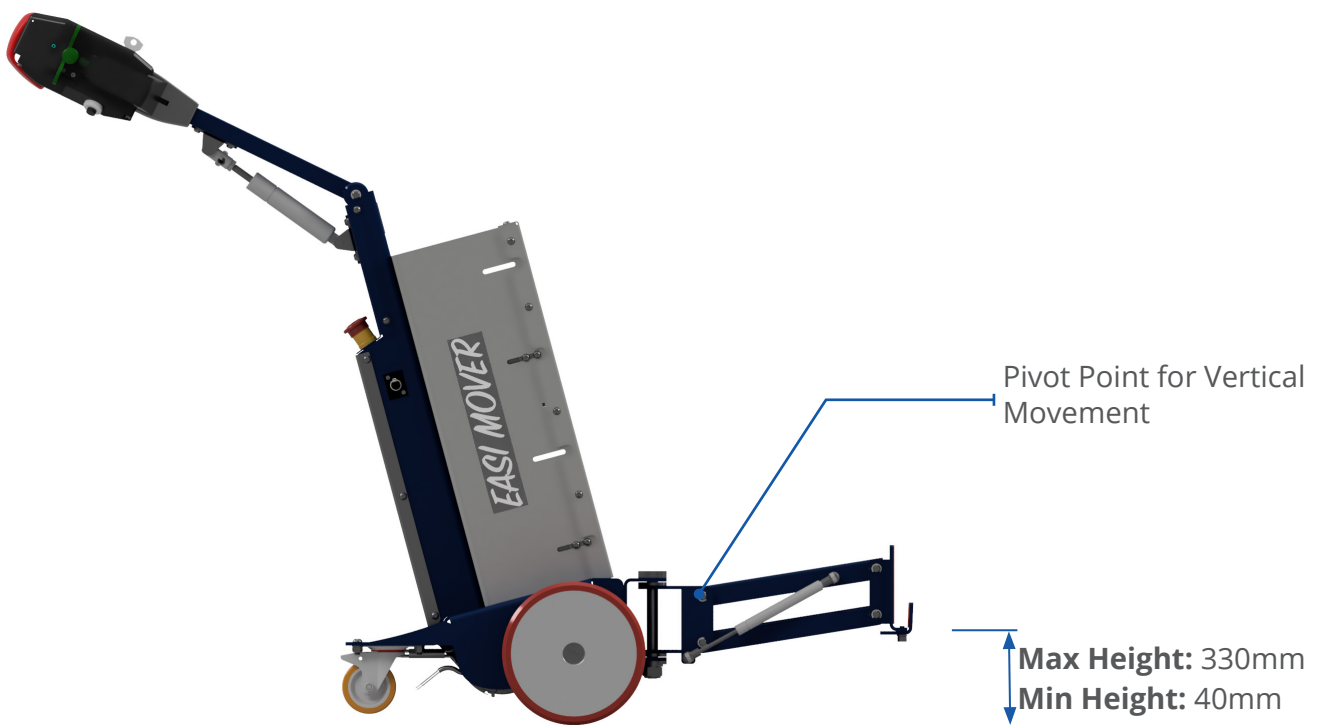

CONFIGURATIONS EASI MOVER TUG