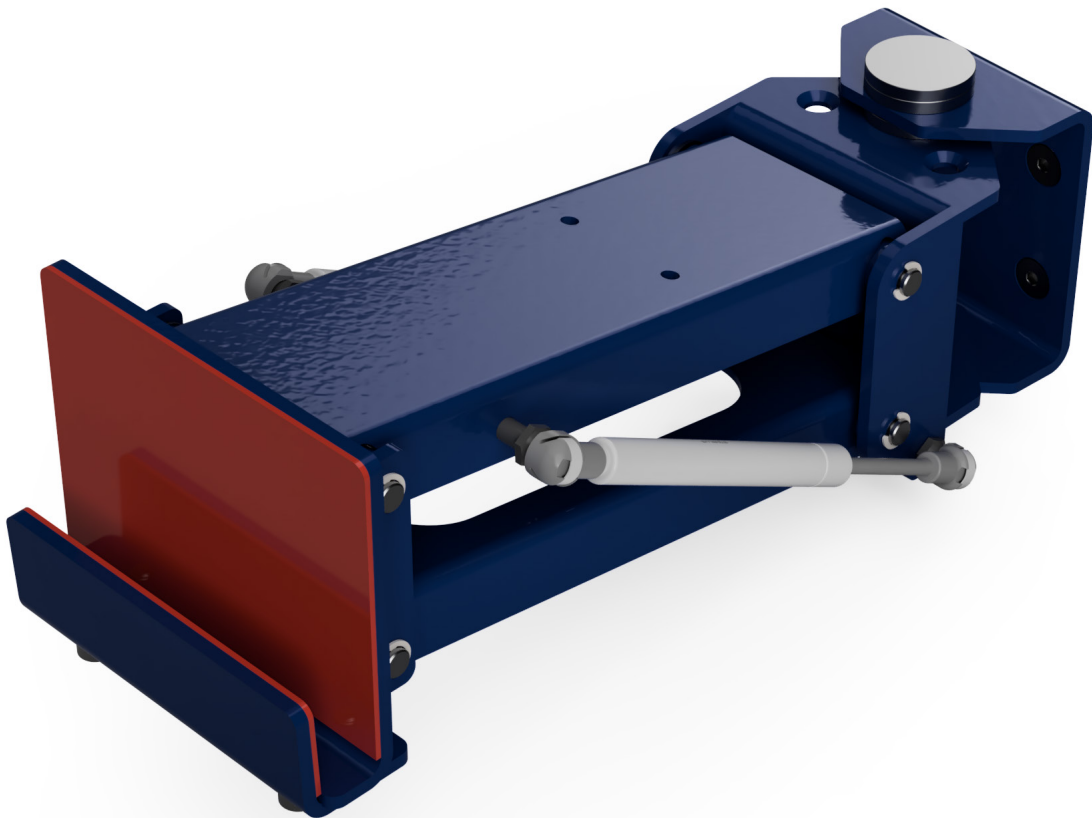

## SPECIFICATIONS

- **PART NUMBER:** D004-B0034
- **PIN DIAMETER:** 22mm (can be customised)
- **PIN LENGTH:** 85mm
- **SAFETY FEATURES:** R-Pin
- **TOWING CAPACITY:** 1500kg
- **PIN MATERIAL:** Stainless Steel
- **SUITABLE FOR:** Easi Rider "Ride on" Tug, Easi Mover Tug

### Pin Pointing Down

Dimension from Ground to Pin: 95mm - 125mm

### Pin Pointing Up

Dimension from Ground to Pin: 275mm - 300mm

## SPECIFICATIONS

- **PART NUMBER:** D004-B0035 (55° rotation to each side)  
D004-B0054 (75° rotation to each side)
- **JAW OPENING:** 20mm - 40mm (can be customised)
- **JAW WIDTH:** 140mm
- **MAX ATTACHABLE HEIGHT:** 330mm of Ground
- **TOWING CAPACITY:** 1500kg
- **JAW MATERIAL:** Steel, covered with a Polyurethane Layer
- **SUITABLE FOR:** Easi Rider "Ride on" Tug,  
Easi Mover Tug