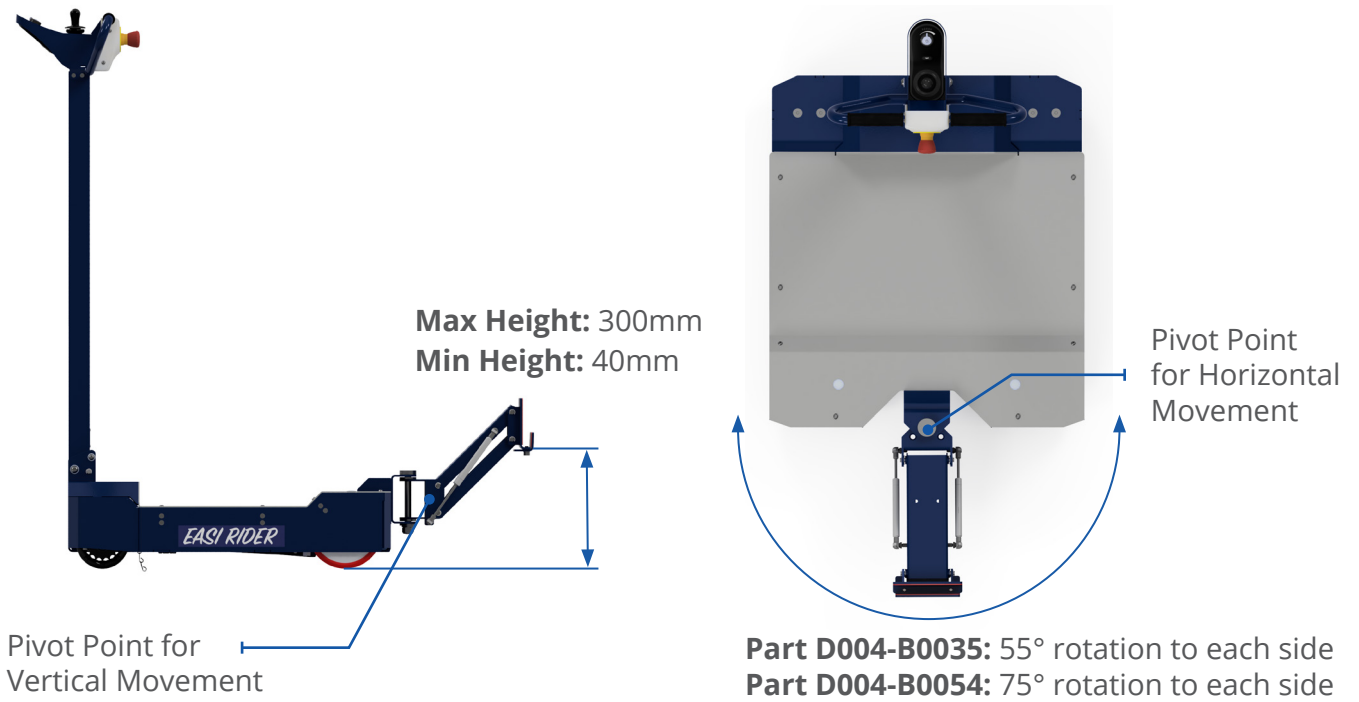

CONFIGURATIONS EASI RIDER RIDE ON TUG

Note: For Part D004-B0054 - 75° rotation to each side, a 40mm Spacer will be fitted between Easi Rider Tug and Hitch.