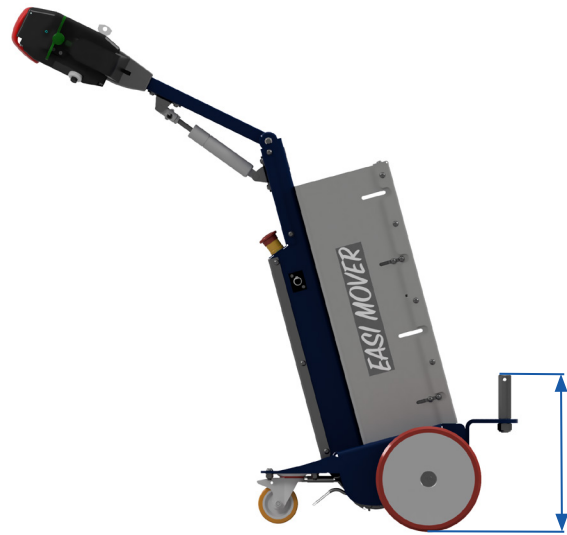

Pin Pointing Up

Dimension from Ground to Pin: 275mm - 300mm