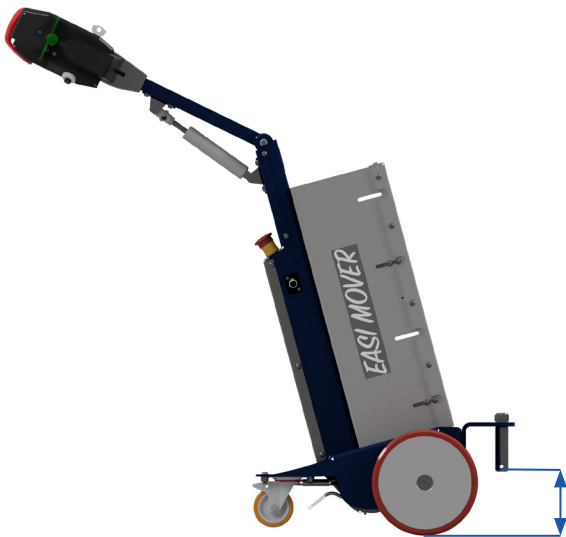

CONFIGURATIONS EASI MOVER TUG

Pin Pointing Down

Dimension from Ground to Pin: 95mm - 125mm