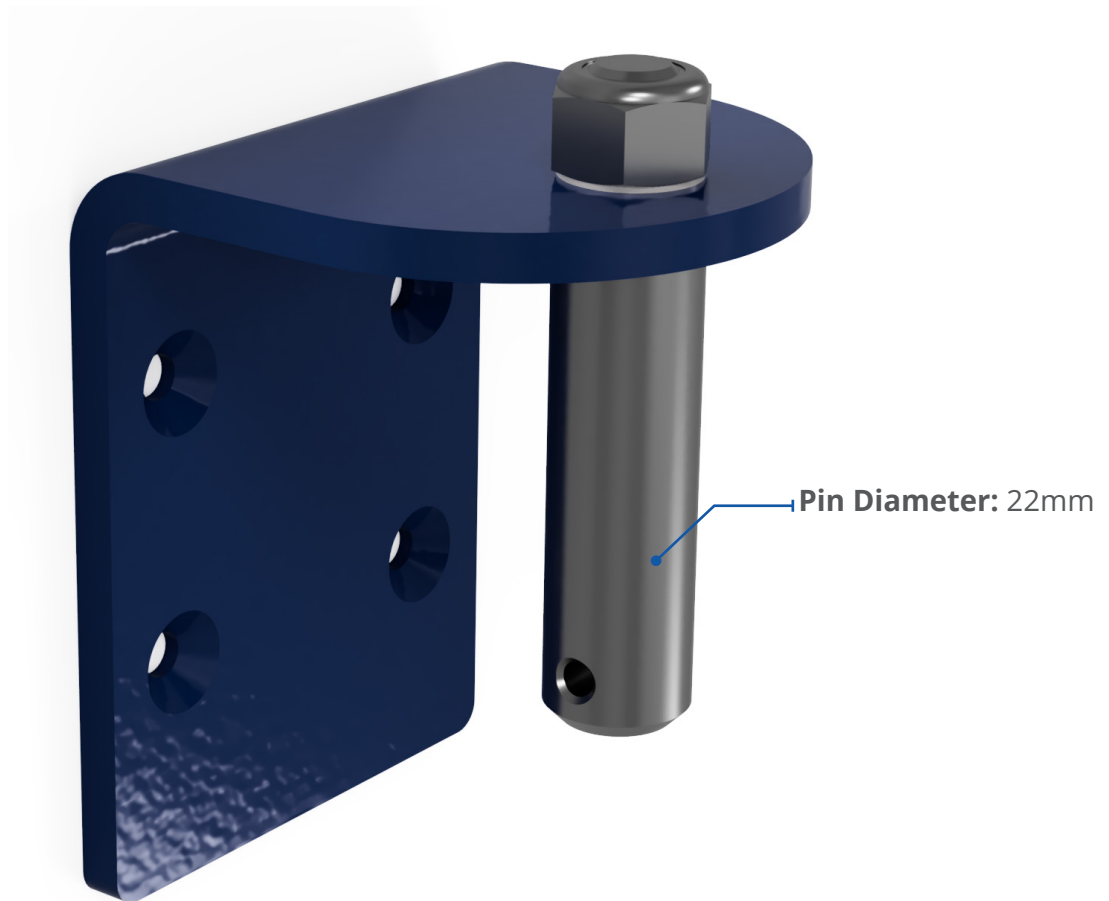

## SPECIFICATIONS

- **PART NUMBER:** D004-B0034
- **PIN DIAMETER:** 22mm (can be customised)
- **PIN LENGTH:** 85mm
- **SAFETY FEATURES:** R-Pin
- **TOWING CAPACITY:** 1500kg
- **PIN MATERIAL:** Stainless Steel
- **SUITABLE FOR:** Easi Rider "Ride on" Tug, Easi Mover Tug

### Pin Pointing Down

Dimension from Ground to Pin: 100mm

### Pin Pointing Up

Dimension from Ground to Pin: 275mm

## SPECIFICATIONS

- **PART NUMBER:** D004-B0035 (55° rotation to each side)  
D004-B0054 (75° rotation to each side)
- **JAW OPENING:** 20mm - 40mm (can be customised)
- **JAW WIDTH:** 140mm
- **MAX ATTACHABLE HEIGHT:** 330mm of Ground
- **TOWING CAPACITY:** 1500kg
- **JAW MATERIAL:** Steel, covered with a Polyurethane Layer
- **SUITABLE FOR:** Easi Rider "Ride on" Tug,  
Easi Mover Tug