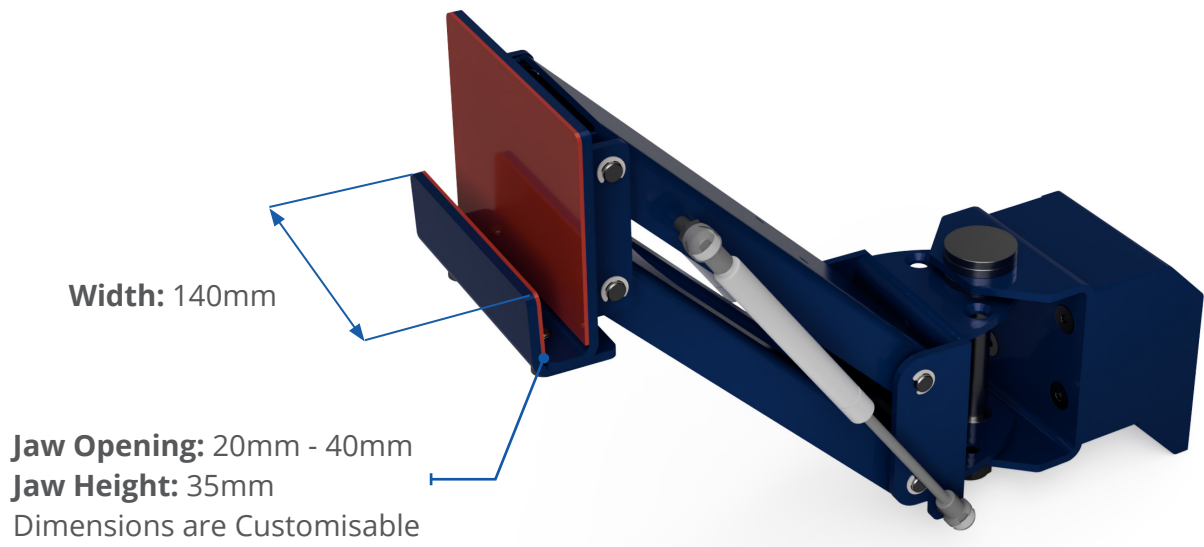

CONFIGURATIONS EASI RIDER RIDE ON TUG

Note: For Part D004-B0054 - 75° rotation to each side, a 40mm Spacer will be fitted between Easi Rider Tug and Hitch.