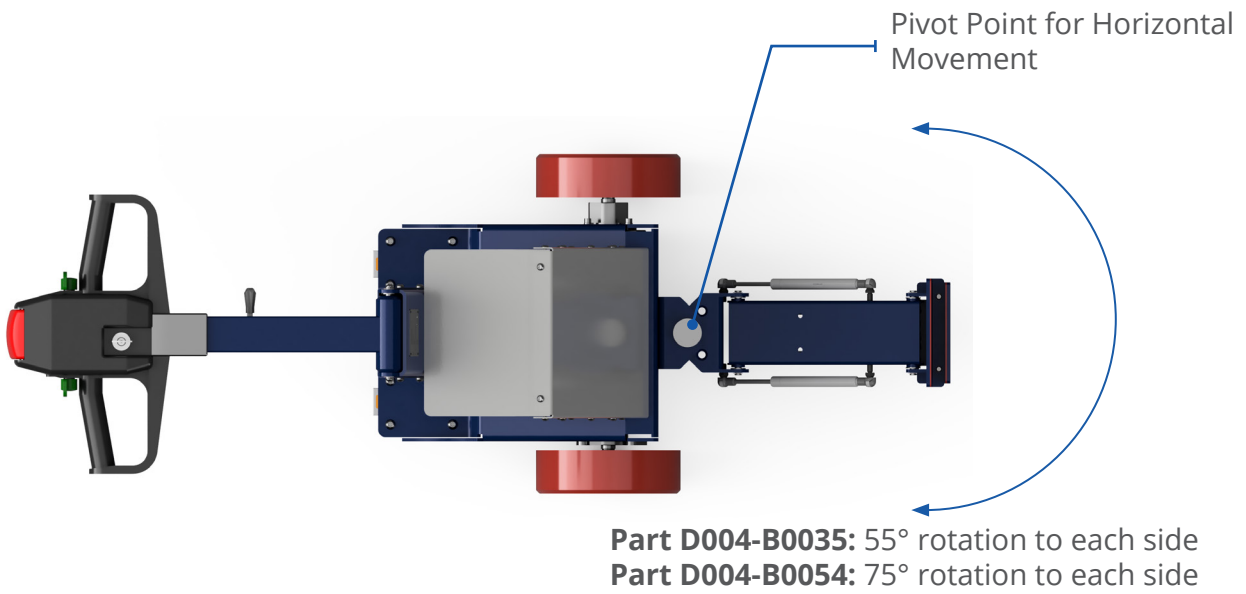

CONFIGURATIONS EASI MOVER TUG