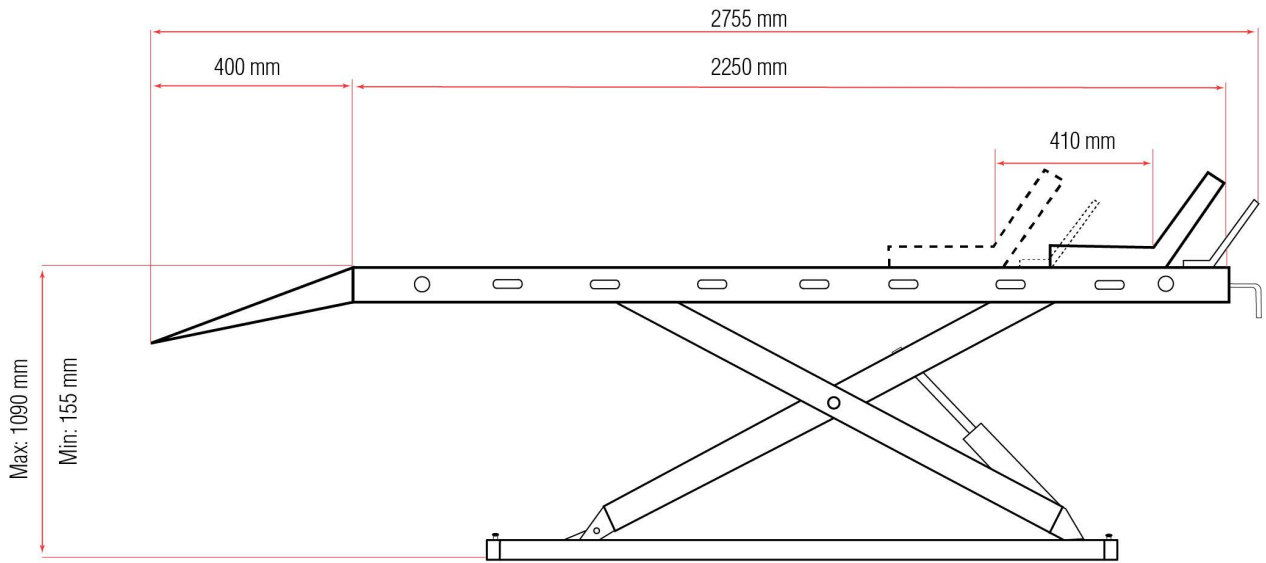

TL.60MH Including Width Extension Kit

Tufflift Hoists Australia

Head Office 46 Saintly Drive, Truganina, VIC 3029

Phone +61 3 8375 3600

Fax +61 3 8353 2525

Email sales@Tufflift.com.au

Freecall 1800 88 3350

Website www.Tufflift.com.au

HOISTS FOR EVERY SPACE