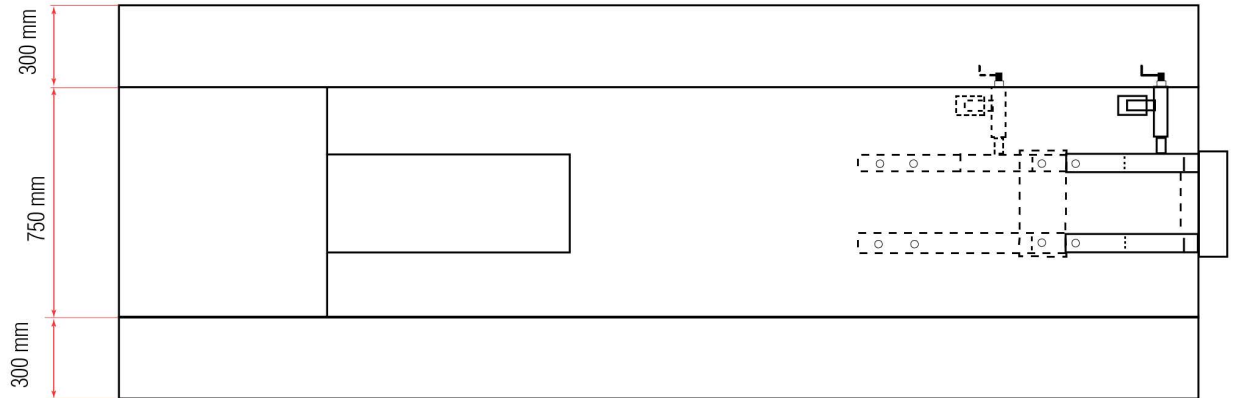

TL.60MH Including Width Extension Kit

Tufflift Hoists Australia

Head Office 46 Saintly Drive, Truganina, VIC 3029

Phone +61 3 8375 3600

Fax +61 3 8353 2525

Email sales@Tufflift.com.au

Freecall 1800 88 3350

Website www.Tufflift.com.au

HOISTS FOR EVERY SPACE