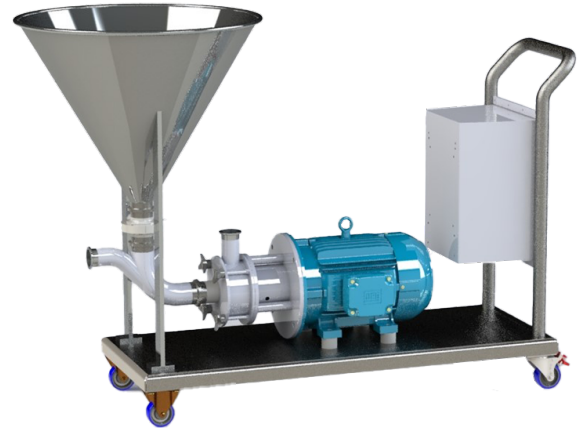

EMULSIFIER

EM-10 SERIES

Mix liquids and solids with a high shear agitator option.

- Low maintenance
- Versatile
- Various disc options available
- High shear operation

For more information, request a copy of our full Emulsifier brochure