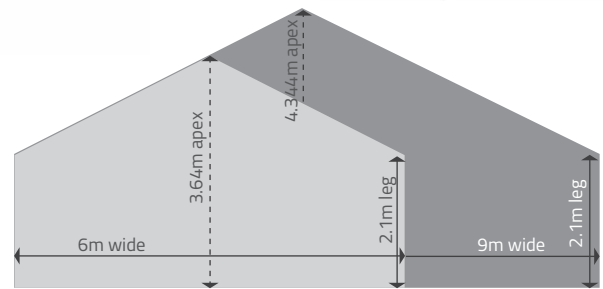

Simplicity, Style, Flexibility

Image Projection

The Clipframe is excellent for promotional use. Project your innovative image, unique logo and identity to the public with this strong, waterproof and wind resistant marquee.

Fabric

All Baytex Marquees have a high tech lacquer surface coating for a smooth, glossy, dirt resistant finish. Fire retardant fabric specially treated to prevent moisture wicking. Choice of Ferrari Translucent or Blockout PVC white or a choice of colours. High frequency welded for optimum strength, fabricated in NZ.

Hardware

Anodised alloy rail components for light weight strength and durability. High quality electro galvanised steel connectors ensure long lasting, clean appearance. Powder coated alloy castings to minimise fabric damage. Premium NZ sourced.

Specifications

Baytex Clipframe Mk2 Marquees are available as a 10m wide and extendable lengths in 5m bays. Available as a Hip or Gable End. Engineering Certificates available. All Clipframes are supplied with all hardware, PVC roof, plain PVC walling, pegs & load binders.

Simple Set Up

Quick and easy installation with no loose bolts, pins or fasteners required. Pull through PVC roof panels slide in after the frame has been erected.

Linings

Don't forget to dress your Marquee with our truly elegant Silkline Linings. Baytex is a leading designer and manufacturer of sophisticated Lining Systems for special events.

Easy to Clean

The PVC surface can be readily cleaned with a non-bleach mild detergent or Baytex 'Sliktop'.

Manufacturing

CAD designed and computer cut for dimensional accuracy. Manufactured onsite at Baytex as for the last 40 years.

26° pitch roof