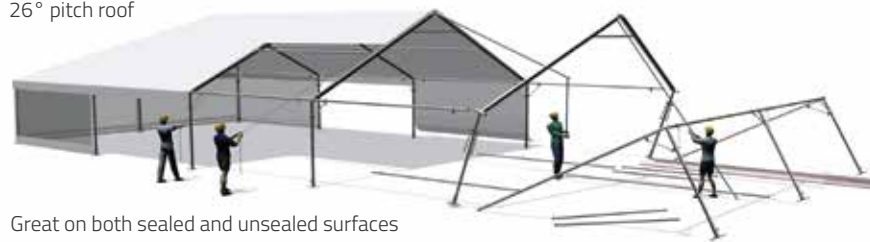

Simple Set Up

Quick and easy installation with no loose bolts, pins or fasteners required. Pull through PVC roof panels slide in after the frame has been erected.

Linings

Don't forget to dress your Marquee with our truly elegant Silkline Linings. Baytex is a leading designer and manufacturer of sophisticated Lining Systems for special events.

26° pitch roof

Great on both sealed and unsealed surfaces

6mx6m ends	36 sqm - capacity 36 people	leg 2.1m
6mx9m (1x 3m bay)	54 sqm - capacity 54 people	leg 2.1m
6mx12m (2x 3m bays)	72 sqm - capacity 72 people	leg 2.1m
9mx9m ends	81 sqm - capacity 81 people	leg 2.1m
9mx12m (1x 3m bay)	108 sqm - capacity 108 people	leg 2.1m
9mx15m (2x 3m bays)	135 sqm - capacity 135 people	leg 2.1m