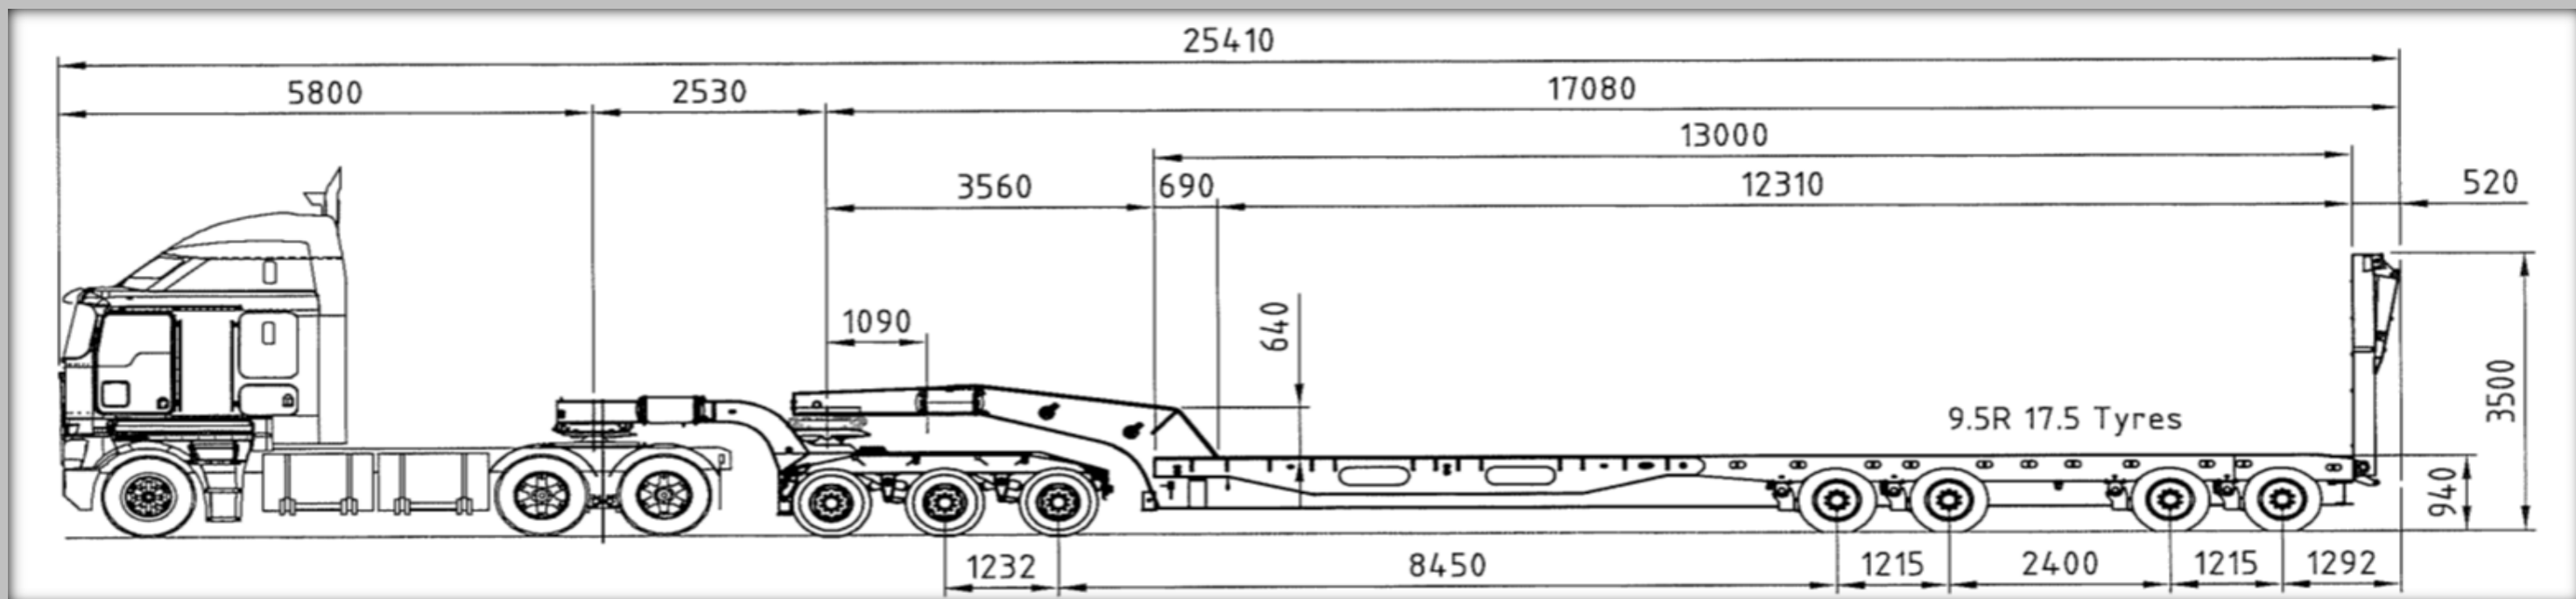

LOW LOADER DOLLY.. 3 ROWS OF 4

Design Ratings: 41000kgs

Aggregate Tare Mass: 41000kgs

Features:

- Adjustable Turntable—1170mm*
- Stress Relieved Skid Plate Assembly*
- Hydraulic Lines Front to Rear*
- Optional Extras**
- EBS Brake System (see diagrams for dimensions)*
- 10 Stud Disc Brake Axles*