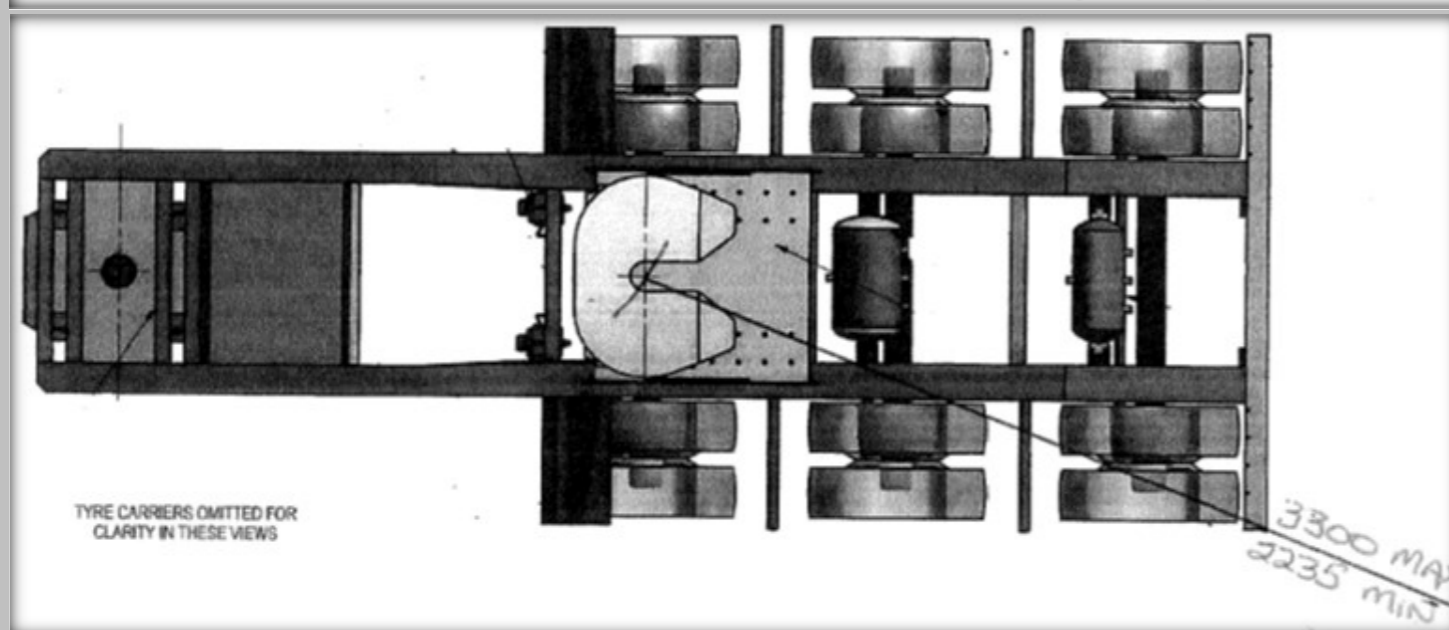

LOW LOADER DOLLY.. 3 ROWS OF 4

Design Ratings: 41000kgs

Aggregate Tare Mass: 41000kgs

Features:

- Adjustable Turntable—1170mm*
- Stress Relieved Skid Plate Assembly*
- Hydraulic Lines Front to Rear*
- Optional Extras**
- EBS Brake System (see diagrams for dimensions)*
- 10 Stud Disc Brake Axles*