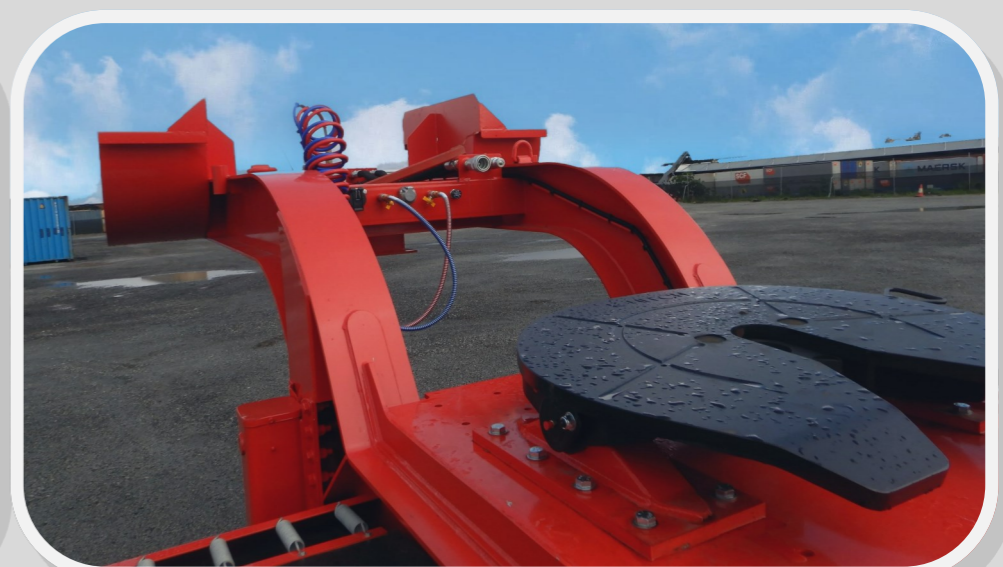

LOW LOADER DOLLY.. 3 ROWS OF 4

Design Ratings: 41000kgs

Aggregate Tare Mass: 41000kgs

Features:

- Adjustable Turntable—1170mm*
- Stress Relieved Skid Plate Assembly*
- Hydraulic Lines Front to Rear*
- Optional Extras**
- EBS Brake System (see diagrams for dimensions)*
- 10 Stud Disc Brake Axles*