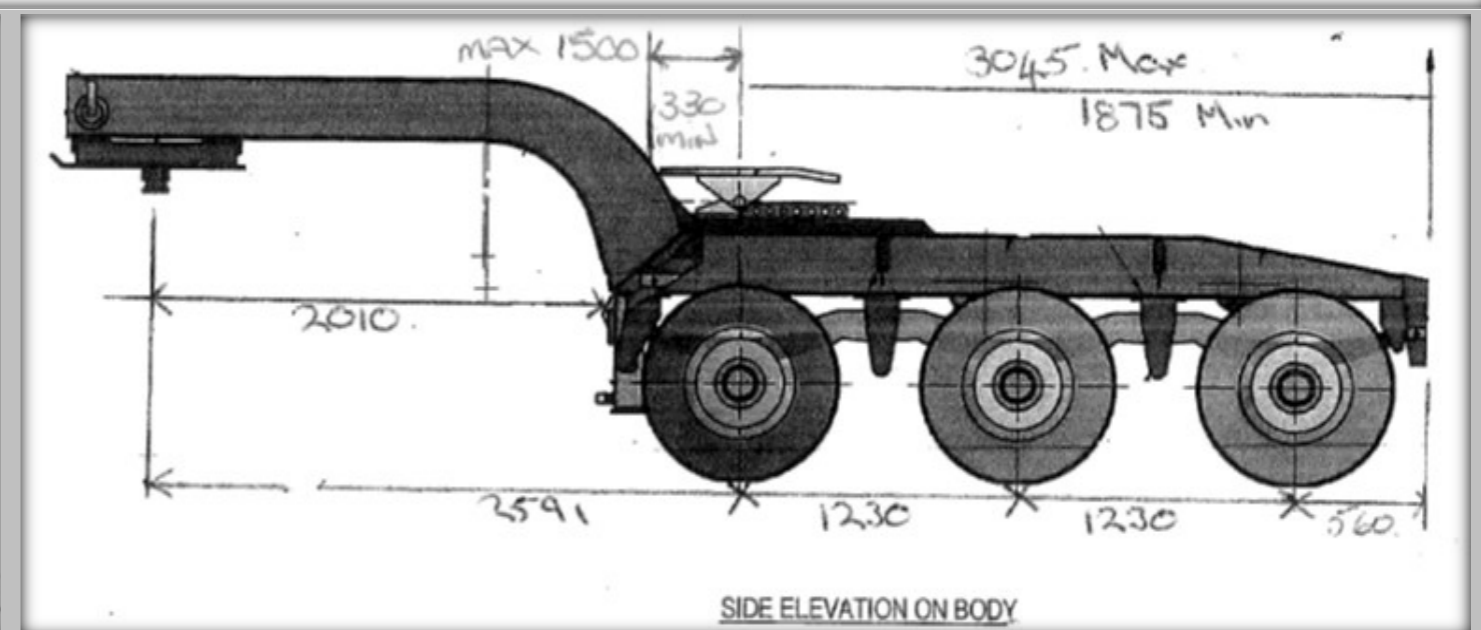

LOW LOADER DOLLY.. 3 ROWS OF 4

Design Ratings: 41000kgs

Aggregate Tare Mass: 41000kgs

Features:

- Adjustable Turntable—1170mm*
- Stress Relieved Skid Plate Assembly*
- Hydraulic Lines Front to Rear*
- Optional Extras**
- EBS Brake System (see diagrams for dimensions)*
- 10 Stud Disc Brake Axles*