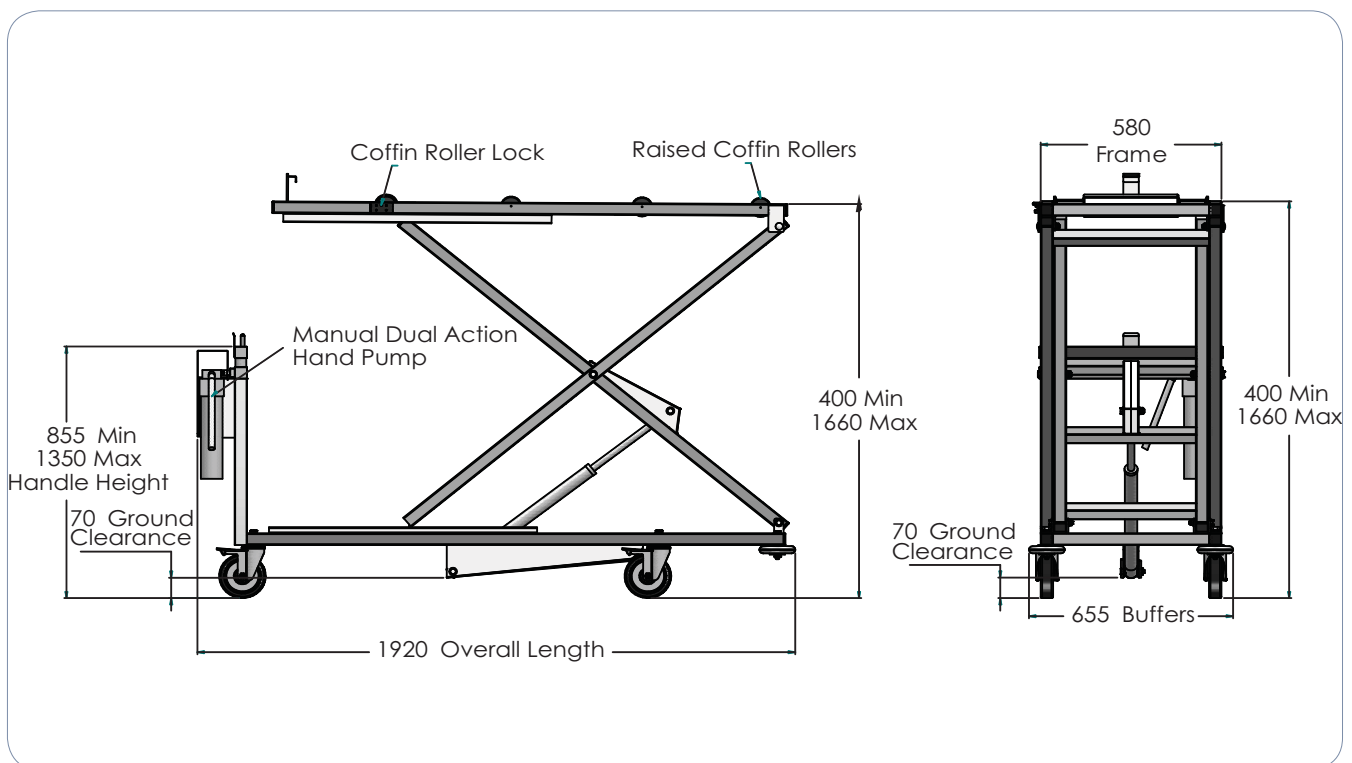

LEEC Hydraulic Embalming Trolley

Designed to offer a versatile and stable platform for embalming and / or autopsy, this robust stainless trolley offers a simple, yet effective approach to eliminating lifting within the mortuary, and allowing single person operation.

ENL-TEP-HET

FEATURES:

- Stainless steel construction
- Coffin rollers and lock
- Variable height platform
- Variable tilt
- Dual acting manual pump
- Rated to 180 kg lift
- Single person operation

Product Code

ENL-TEP-HET LEEC Hydraulic Embalming Trolley

Options

- Battery assisted
- Extra heavy duty - 256 kg lift
- Digital weighing device

Version: Oct 12

Call 1300 369 273
www.enware.com.au/leec

Enware Australia Pty Limited
9 Endeavour Rd Caringbah NSW 2229 Australia
Ph: +61 2 8536 4000 Fax: +61 2 8556 4055