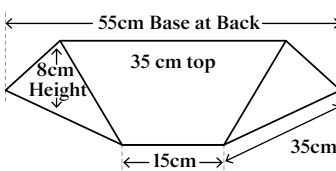

Small - 3/4 Length

Item	Description
119	Standard
119V	With Hook Tape
119HS	Heat Sealed
119HSV	Heat Sealed with Hook Tape

Large - 3/4 Length

Item	Description
124	Standard
124V	With Hook Tape
124HS	Heat Sealed
124HSV	Heat Sealed with Hook Tape

Small - Extra Long

Item	Description
117X	Standard
117XV	With Hook Tape
117XHS	Heat Sealed
117XHSV	Heat Sealed with Hook Tape

Large - Extra Long

Item	Description
122X	Standard
122XV	With Hook Tape
122XHS	Heat Sealed
122XHSV	Heat Sealed with Hook Tape

Small - Angled

Item	Description
117A	Standard
117AV	With Hook Tape
117AHS	Heat Sealed
117AHSV	Heat Sealed with Hook Tape

Large - Angled

Item	Description
122A	Standard
122AV	With Hook Tape
122AHS	Heat Sealed
122AHSV	Heat Sealed with Hook Tape

Bariatric - Heat Sealed

Item 1360

Length 48cm (19") x Width 30cm (12") x Height 15cm (6")