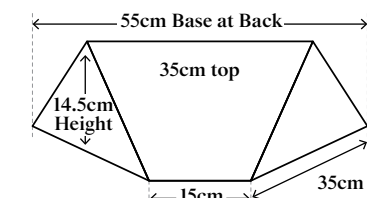

Small - Extra Long

Item	Description
117X	Standard
117XV	With Hook Tape
117XHS	Heat Sealed
117XHSV	Heat Sealed with Hook Tape

Large - Extra Long

Item	Description
122X	Standard
122XV	With Hook Tape
122XHS	Heat Sealed
122XHSV	Heat Sealed with Hook Tape

Small - Angled

Item	Description
117A	Standard
117AV	With Hook Tape
117AHS	Heat Sealed
117AHSV	Heat Sealed with Hook Tape

Large - Angled

Item	Description
122A	Standard
122AV	With Hook Tape
122AHS	Heat Sealed
122AHSV	Heat Sealed with Hook Tape

Bariatric - Heat Sealed

Item 1360

Length 48cm (19") x Width 30cm (12") x Height 15cm (6")