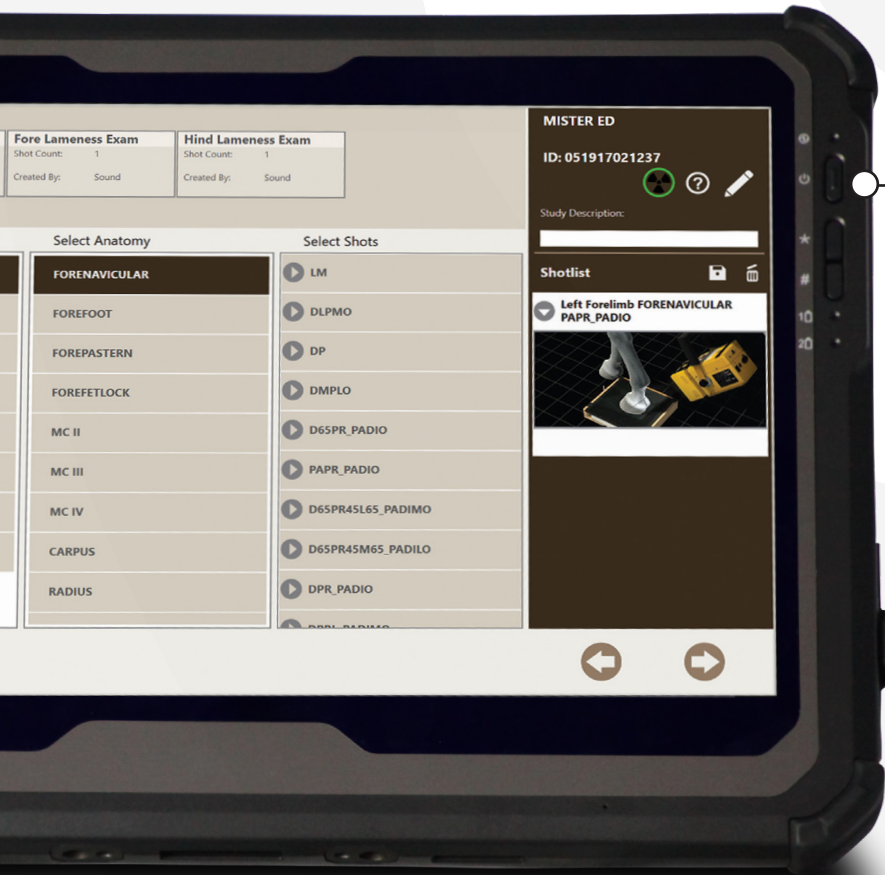

NEXT LITE

NEXT Equine DR LITE contains everything you need in a portable DR system, and nothing you don't - allowing you to travel LITE! The lightweight, durable ballistic nylon carrying case allows for hands-free transportation of your DR system from truck to patient, perfect for a veterinarian on the go.

Rugged 14" Touchscreen Workstation

The SOUND 14" Rugged Tablet - reliable, safe environment use, consistent performance:

- IP65 rated for water and dust resistance
- Military Specification for shock, vibration, EMI and EMC
- 2 Hot-swappable batteries up to 6 hours of continuous use
- Sunlight Readable HD Display
- 1TB SSD with Windows 10 Embedded OS
- Intel 8th Gen i5 Quad Core Processor - high performance, low power use
- Cellular LTE Capability (AT&T)*

*Data plan required, LTE available in select markets, Speeds are based on theoretical throughput and vary based on side conditions and carrier.

SOUND Smart DR® Software

Work Flow Optimized

Three steps or less to acquisition with an intuitive interface and easily customized protocols to streamline shot-list creation.

On-Board Training & Support

On-board help videos enable new users to be trained on imaging in minutes. On-system live chat with trained technicians delivers fast access to help when it's needed most.

3D Position Assistant

Proper positioning reference at the finger-tips for common to not so common views. Get the image you want the first time.

MUSICA Intelligent Image Processing

MUSICA knows how to automatically tune for any patient, species, or size, delivering consistently high image quality.

- Balanced presentation of soft tissue and overlapping bone structures
- Realistic representation of anatomy, not over processed
- Gold standard in veterinary radiology