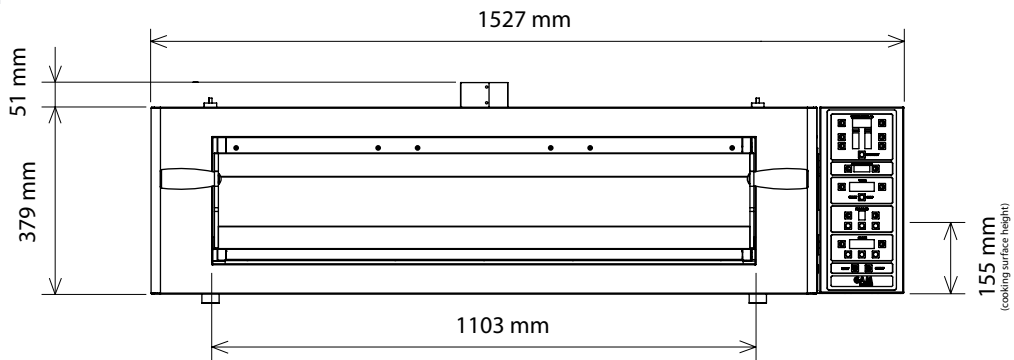

DIMENSIONS

External Width	1530
External Height	380 (400 w/ feet)
External Depth	1145
Internal Width	1050
Internal Height	155
Internal Depth	700

AVAILABLE ACCESSORIES

- Stand with undershelf
- Extractor Hood
- Levelling cell

Main Features

- Fits up to 6 x 34cm pizzas
- Reaches working temperature of 300°C in less than 30 minutes and 420°C in less than 45 minutes
- Double glazed glass door along with sealing fibre chamber gaskets and Glass Fibre insulation prevents burn, reduces any heat loss and allows the user to bake with the door open
- Economy mode forces the ceiling and floor resistors to switch on, limiting the required power by 50%
- Well lit interior chamber light
- No Gap Refractory Stone ensures no difficult to clean spots where flour and cheese can get stuck, burn and ruin the taste of the pizza
- Modular so can be stacked up to 3 units high
- Fully constructed in high grade (AISI) 304 stainless steel
- Revolutionary I.W.O.S™ (Italian Wood Oven Substitute) baking system
- Advanced visual control panel
- Auto-pilot start up mode
- Exhaust discharge adjustments
- 9 Baking programs
- Top and bottom heating control

Phone: 1800 183 818 | Email: support@thegoodlady.com.au
Website: www.thegoodlady.com.au

SIDE

FRONT

TOP

EI = Electrical connection

We reserve the right to alter specifications without notice.

20 mm feet supplied as standard