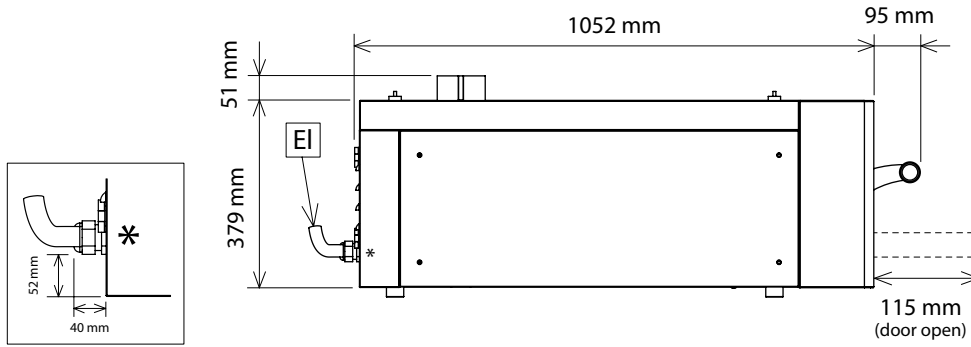

DIMENSIONS

External Width	1530
External Height	380 (400 w/ feet)
External Depth	1145
Internal Width	1050
Internal Height	155
Internal Depth	700

AVAILABLE ACCESSORIES

- Stand with undershelf
- Extractor Hood
- Levelling cell

Main Features

- Fits up to 6 x 34cm pizzas
- Reaches working temperature of 300°C in less than 30 minutes and 420°C in less than 45 minutes
- Double glazed glass door along with sealing fibre chamber gaskets and Glass Fibre insulation prevents burn, reduces any heat loss and allows the user to bake with the door open
- Economy mode forces the ceiling and floor resistors to switch on, limiting the required power by 50%
- Well lit interior chamber light
- No Gap Refractory Stone ensures no difficult to clean spots where flour and cheese can get stuck, burn and ruin the taste of the pizza
- Modular so can be stacked up to 3 units high
- Fully constructed in high grade (AISI) 304 stainless steel
- Revolutionary I.W.O.S™ (Italian Wood Oven Substitute) baking system
- Advanced visual control panel
- Auto-pilot start up mode
- Exhaust discharge adjustments
- 9 Baking programs
- Top and bottom heating control

Phone: 1800 183 818 | Email: support@thegoodlady.com.au
Website: www.thegoodlady.com.au

SIDE

FRONT

TOP

EI = Electrical connection

We reserve the right to alter specifications without notice.

20 mm feet supplied as standard