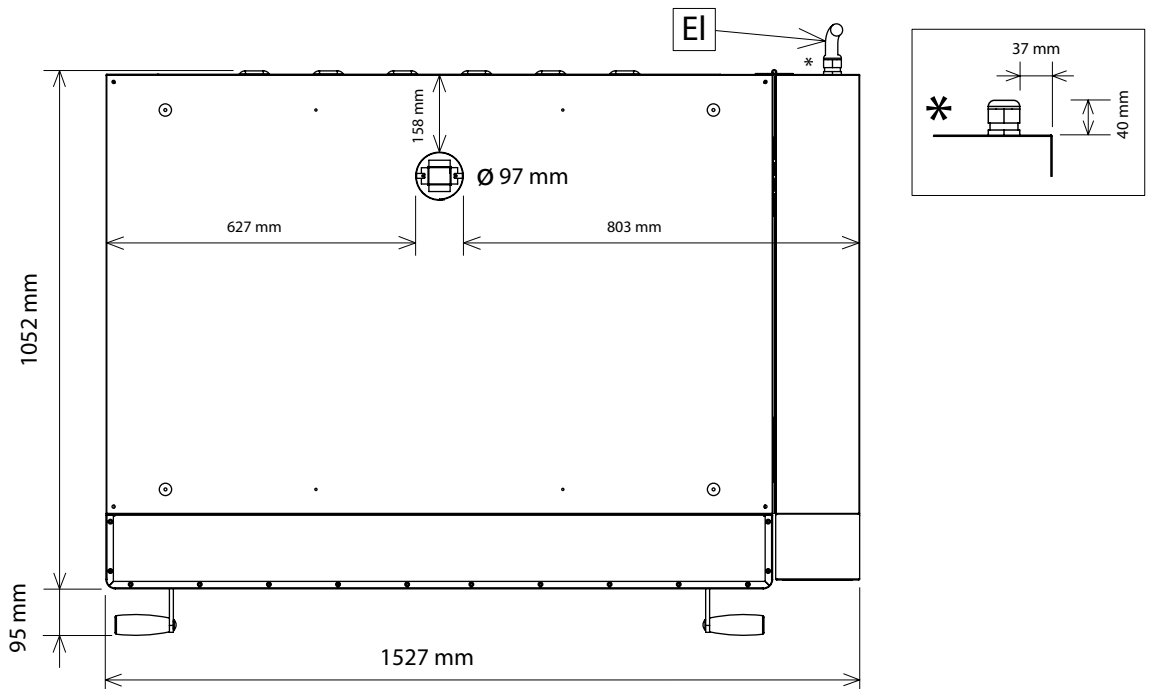

DIMENSIONS

External Width	1530
External Height	380 (400 w/ feet)
External Depth	1145
Internal Width	1050
Internal Height	155
Internal Depth	700

AVAILABLE ACCESSORIES

- Stand with undershelf
- Extractor Hood
- Levelling cell

Phone: 1800 183 818 | Email: support@thegoodlady.com.au
Website: www.thegoodlady.com.au

SIDE

FRONT

TOP

EI = Electrical connection

We reserve the right to alter specifications without notice.

20 mm feet supplied as standard