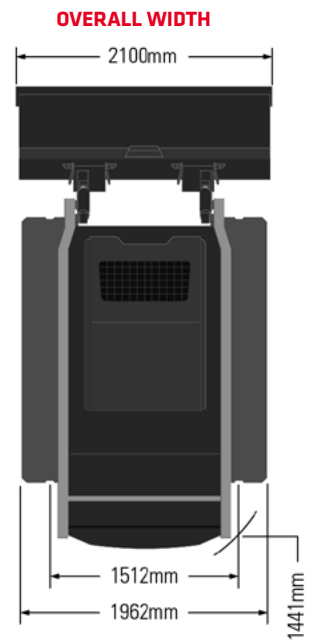

KUBOTA SVL90-2

Tracked Skid Steer

The Kubota SVL90-2 tracked skid steer features a full suspension high-back seat as standard as well as comfortably placed controls and generous leg room to get work done with ease.

Tilt Tray

KEY FEATURES

- Two Speed Travel
- Strong Traction Force
- Hand and Foot Throttle
- Self-Leveling Function
- Rubber Tracks
- Suspension Seat
- Wide CAB entrance
- Available with loader style 4-in-1 bucket