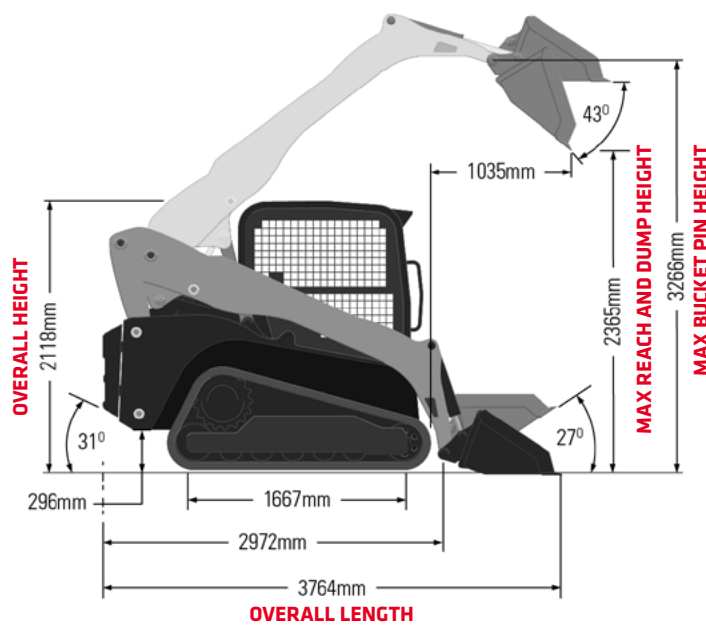

KUBOTA SVL90-2

Tracked Skid Steer

The Kubota SVL90-2 tracked skid steer features a full suspension high-back seat as standard as well as comfortably placed controls and generous leg room to get work done with ease.

Tilt Tray

KEY FEATURES

- Two Speed Travel
- Strong Traction Force
- Hand and Foot Throttle
- Self-Leveling Function
- Rubber Tracks
- Suspension Seat
- Wide CAB entrance
- Available with loader style 4-in-1 bucket