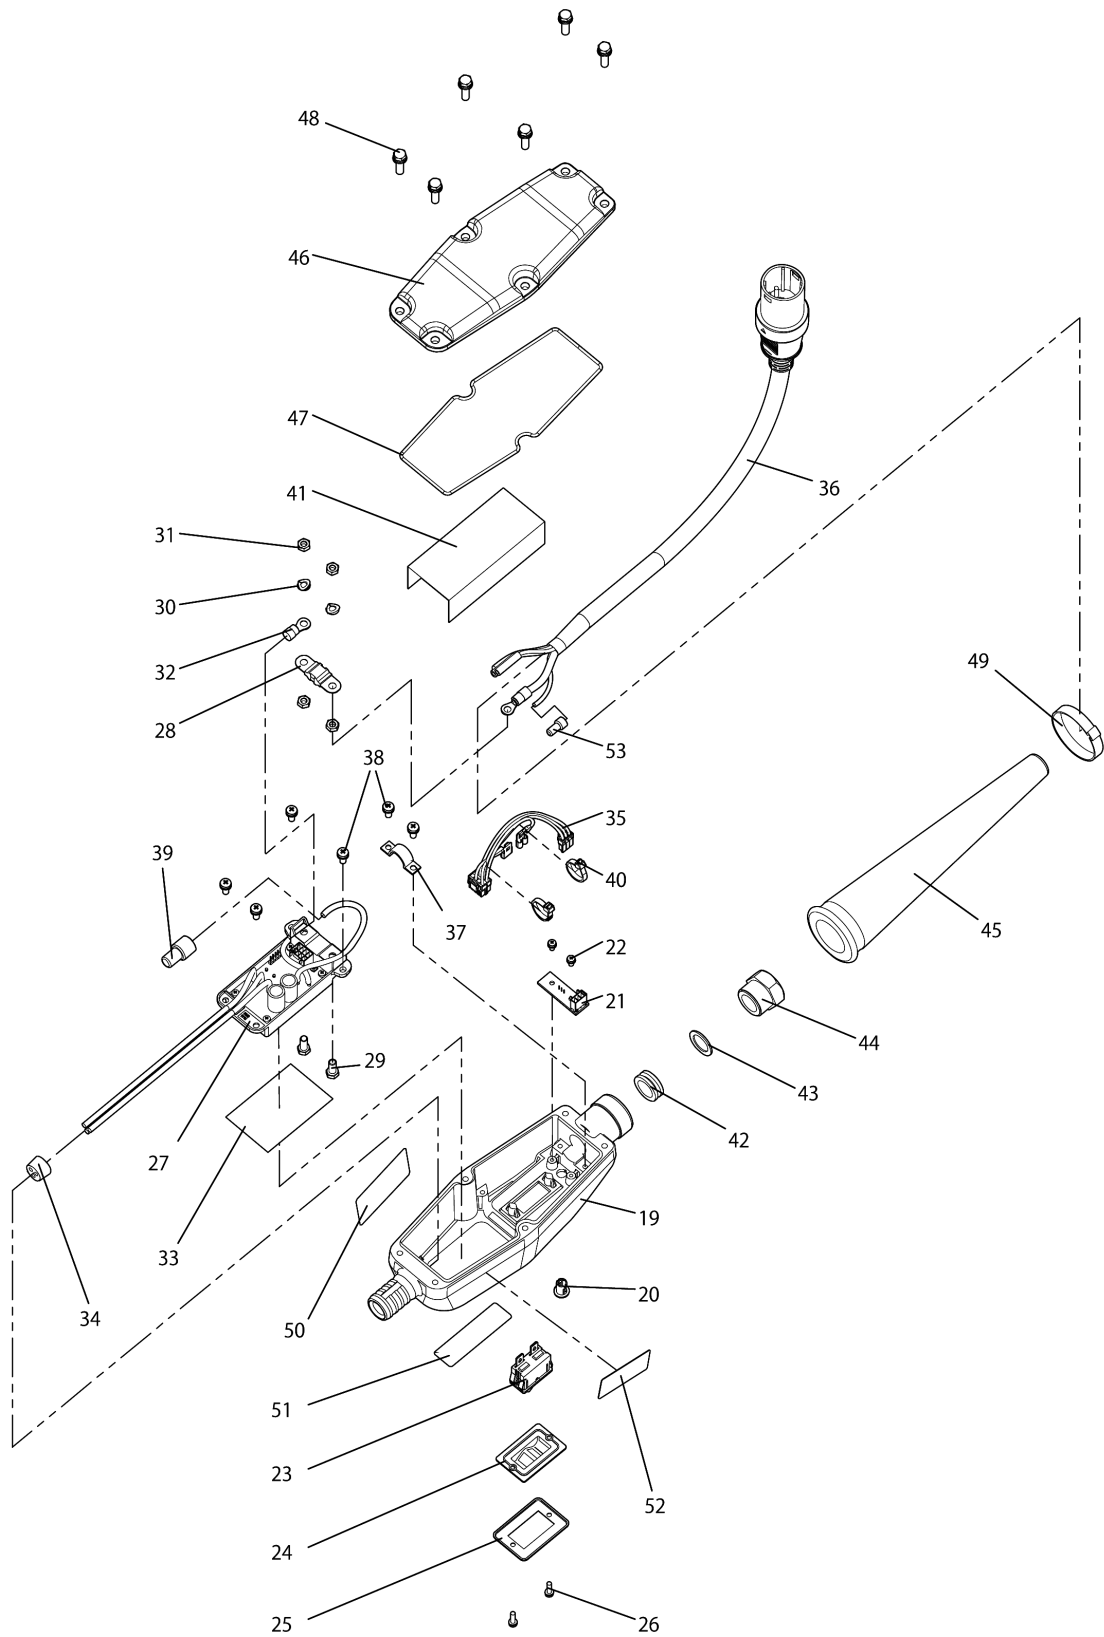

Model No.VR004C CORDLESS CONCRETE VIBRATOR