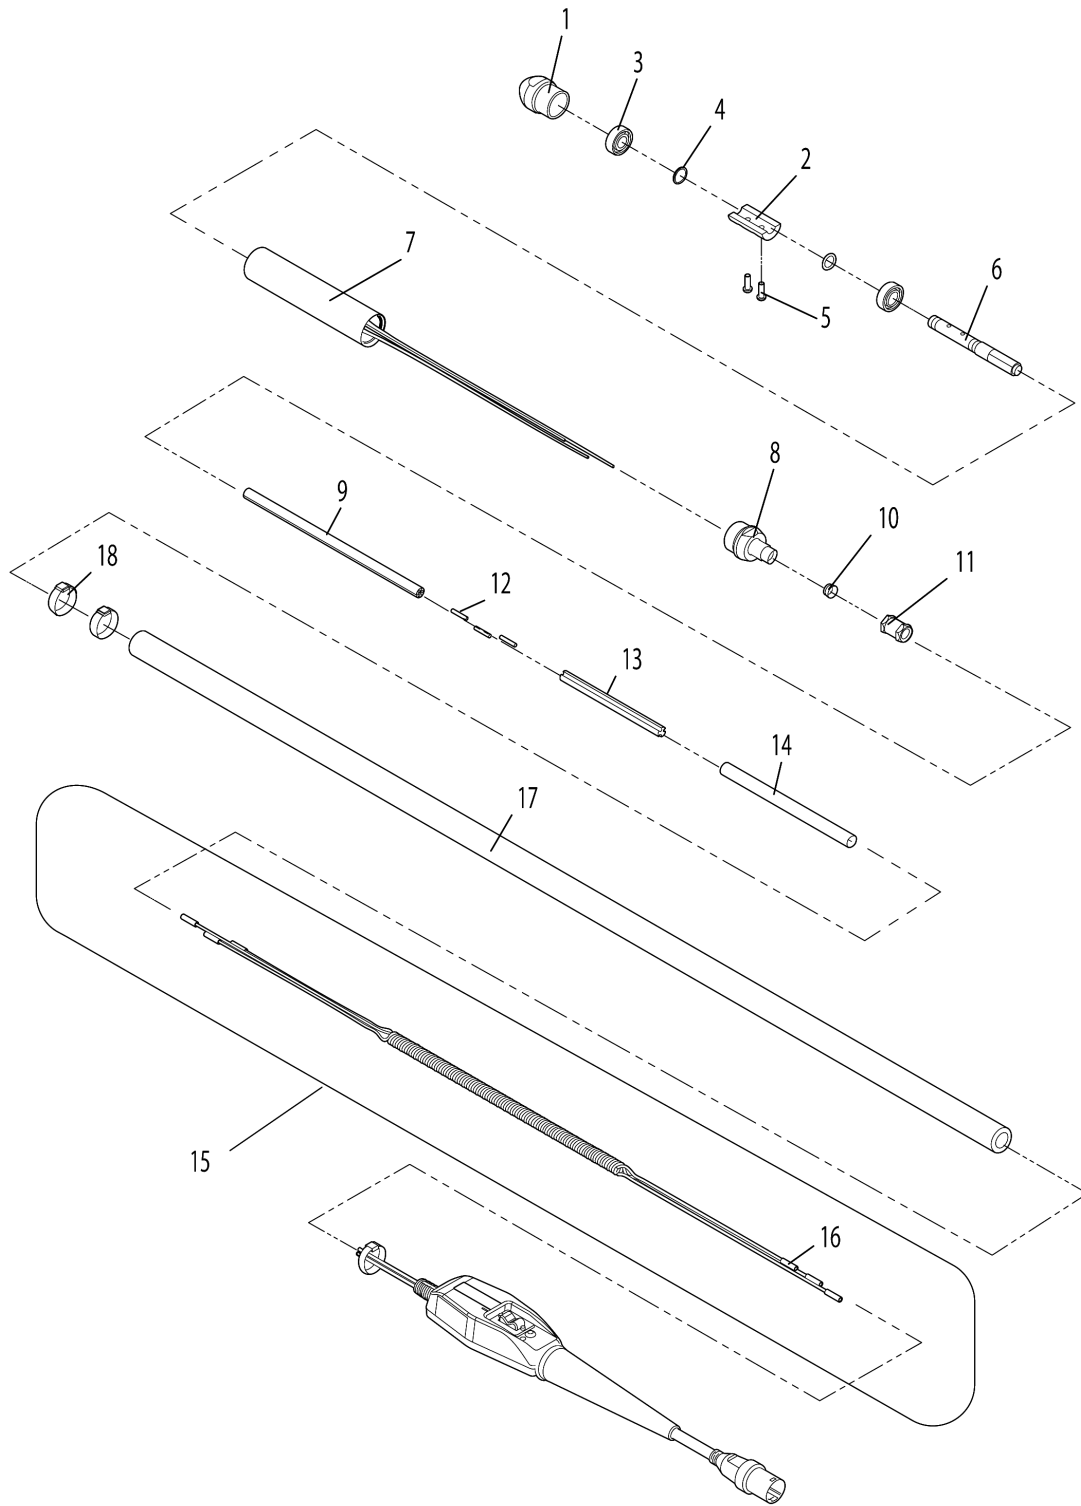

Model No.VR004C CORDLESS CONCRETE VIBRATOR

Model No.VR004C CORDLESS CONCRETE VIBRATOR

Model No.VR004C CORDLESS CONCRETE VIBRATOR

Item	Parts No.	Description	I/C	QTY	New/Old	Opt. 1	Opt. 2	NOTE
001	HA00000364	VIBRATOR CAP		1				
002	HA00000365	ECCENTRIC WEIGHT		1				
003	HA00000366	BEARING 6302JR2LLHC3		2				
004	HA00000313	WASHER M15.5X22		2				
005	HA00000367	H.S.H. BUTTON BOLT M6X25		2				
006	HA00000368	ROTOR		1				
007	HA00000369	MOTOR ASSEMBLY		1				
008	HA00000370	HOSE JOINT		1				
009	HA00000318	TUBE R6.5X3.5-300		3				
010	HA00000319	RUBBER RING M13X17		1				
011	HA00000320	HOSE ADAPTER		1				
012	HA00000321	HEAT-SHRINK TUBING R1/8X30		3				
013	HA00000322	INTERNAL CABLE GUIDE		1				
014	HA00000323	HEAT-SHRINK TUBING 15X220		1				
015	HA00000361	INTERNAL CABLE ASSEMBLY(3M)		1				
D10		INC. 16						
016	HA00000325	BUTT CRIMP CONNECTOR		6				
017	HA00000362	HOSE M20X33X3M		1				
018	HA00000327	HOSE CLAMP M38 W10		3				
019	HA00000328	INVERTER CASE		1				
020	HA00000329	LED LENS COVER		1				
021	HA00000330	CIRCUIT BOARD LED		1				
022	HA00000331	PAN HEAD SCREW M3X6		2				
023	HA00000332	SWITCH		1				
024	HA00000333	SWITCH COVER		1				
025	HA00000334	SWITCH PLATE		1				
026	HA00000335	PAN HEAD SCREW M3X12		2				
027	HA00000336	CIRCUIT BOARD ASSEMBLY		1				
028	HA00000337	FUSE		1				
029	HA00000338	HEX BOLT M5X12		2				
030	HA00000079	SPRING WASHER 5		2				
031	HA00000339	LOCK NUT M5		4				
032	HA00000340	RING TERMINAL		1				
033	HA00000341	INSULATION SHEET B		1				
034	HA00000342	CABLE STOPPER		1				
035	HA00000343	HARNESS BOARD		1				
036	HA00000344	CABLE ASS'Y		1				
D10		INC. 53						
037	HA00000346	CORD CLAMP		1				
038	HA00000347	PAN HEAD SCREW M4X10		6				