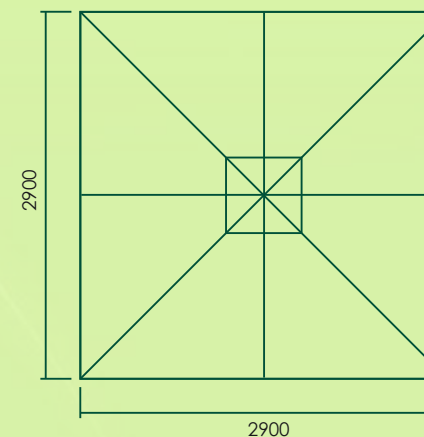

2x2m Square

Full Height: 2.53m
Raised Clearance: 2.0m
Lowered Clearance: 1.0m
Pole Diameter: 38mm
Pole Style: 2pc

\$297

2.6x2.6m Square

Full Height: 2.8m
Raised Clearance: 2.05m
Lowered Clearance: 0.82m
Pole Diameter: 48mm
Pole Style: 1pc

\$495

2.9x2.9m Square

Full Height: 2.87m
Raised Clearance: 2.0m
Lowered Clearance: 0.67m
Pole Diameter: 48mm
Pole Style: 1pc

\$550