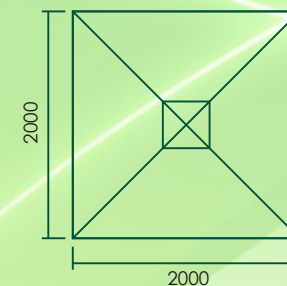

2x2m Square

Full Height: 2.53m
Raised Clearance: 2.0m
Lowered Clearance: 1.0m
Pole Diameter: 38mm
Pole Style: 2pc

\$297

2.6x2.6m Square

Full Height: 2.8m
Raised Clearance: 2.05m
Lowered Clearance: 0.82m
Pole Diameter: 48mm
Pole Style: 1pc

\$495

2.9x2.9m Square

Full Height: 2.87m
Raised Clearance: 2.0m
Lowered Clearance: 0.67m
Pole Diameter: 48mm
Pole Style: 1pc

\$550