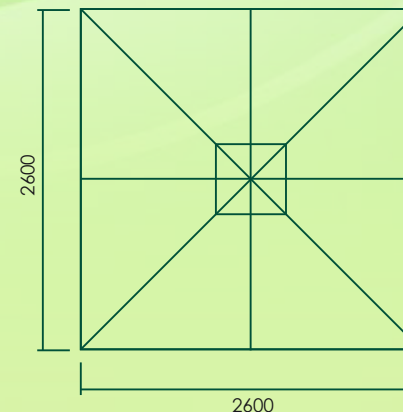

2x2m Square

Full Height: 2.53m
Raised Clearance: 2.0m
Lowered Clearance: 1.0m
Pole Diameter: 38mm
Pole Style: 2pc

\$297

2.6x2.6m Square

Full Height: 2.8m
Raised Clearance: 2.05m
Lowered Clearance: 0.82m
Pole Diameter: 48mm
Pole Style: 1pc

\$495

2.9x2.9m Square

Full Height: 2.87m
Raised Clearance: 2.0m
Lowered Clearance: 0.67m
Pole Diameter: 48mm
Pole Style: 1pc

\$550