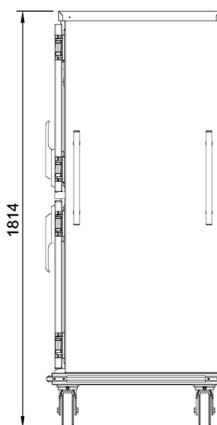

**Product Code:**

CH Culinaire Heated  
 BC Banquet Cart  
 96P 96 Plates

**Accessories:**
**Chrome Wire Shelves**

CMGE.0422

**Tray Slides - Set of 2**

CH.CTS

**Chrome Plate Wire Plate Carriers**

8" to 9" plate carrier CMGE.0980

10" to 11" plate carrier CMGE.0979

**Technical Data:**

Dimensions: W x D x H: 1107 x 779 x 1814  
 Total Connected Load: 1.68kW  
 Electrical Connection: 10A plug & lead fitted

Plan View

Front Elevation

End Elevation