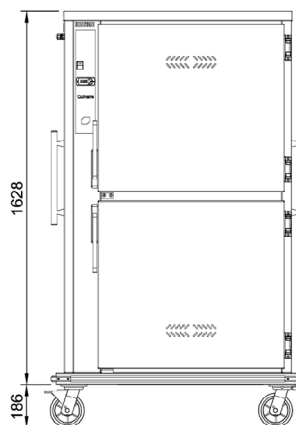

**Product Code:**

CH Culinaire Heated  
 BC Banquet Cart  
 96P 96 Plates

**Accessories:**
**Chrome Wire Shelves**

CMGE.0422

**Tray Slides - Set of 2**

CH.CTS

**Chrome Plate Wire Plate Carriers**

8" to 9" plate carrier CMGE.0980

10" to 11" plate carrier CMGE.0979

**Technical Data:**

Dimensions: W x D x H: 1107 x 779 x 1814  
 Total Connected Load: 1.68kW  
 Electrical Connection: 10A plug & lead fitted

Plan View

Front Elevation

End Elevation