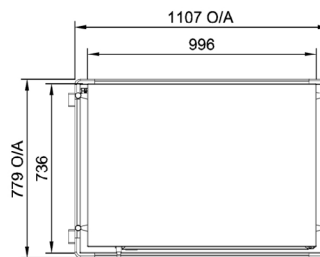

**Product Code:**

CH Culinaire Heated  
 BC Banquet Cart  
 96P 96 Plates

**Accessories:**
**Chrome Wire Shelves**

CMGE.0422

**Tray Slides - Set of 2**

CH.CTS

**Chrome Plate Wire Plate Carriers**

8" to 9" plate carrier CMGE.0980

10" to 11" plate carrier CMGE.0979

**Technical Data:**

Dimensions: W x D x H: 1107 x 779 x 1814  
 Total Connected Load: 1.68kW  
 Electrical Connection: 10A plug & lead fitted

Plan View

Front Elevation

End Elevation