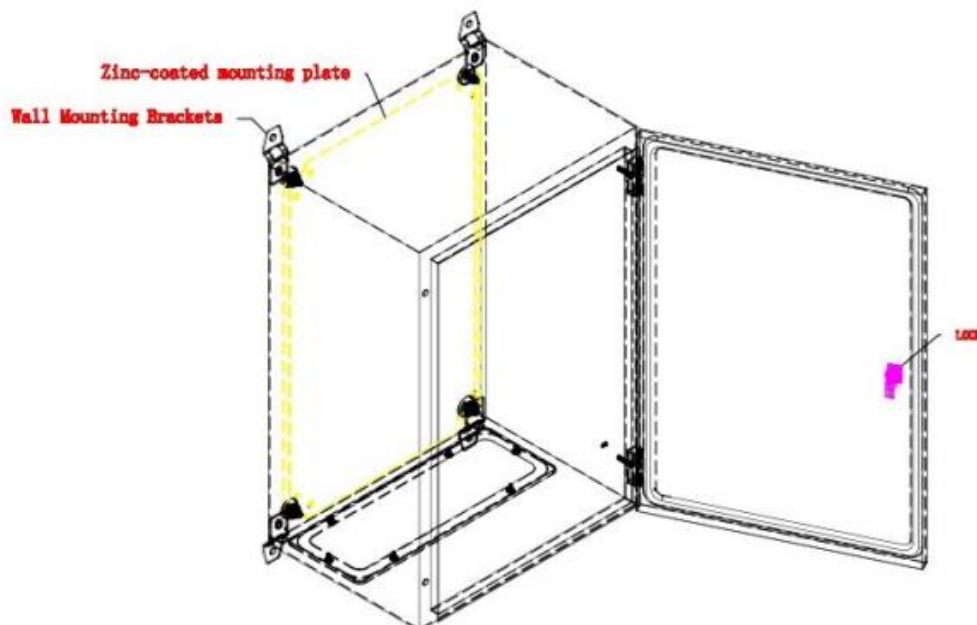

Product Description

RS Pro IP66 Sheet Steel Wall Boxes

From RS Pro, a range of incredibly useful steel wall mounted enclosures. Enclosures are present in almost every industry and can store all manor of items, such as medical equipment or electronics. These boxes are rated at IP66 and provide an excellent degree of protection, whether it's used within an indoor or outdoor environment. With various sizes available, they are suitable for a wide selection of applications. All models are highly reliable and excellent quality.

Mechanical Specifications

| | |
|------------------------|---|
| External Height | 300 mm |
| External Depth | 210 mm |
| External Width | 400 mm |
| Dimensions | 300 mm x 210 mm x 400 mm |
| Thickness | enclosure & door 1.2mm or 1.5mm sheet steel |

Protection Category

| | |
|------------------|------|
| IP Rating | IP66 |
|------------------|------|

Approvals

Declarations

RoHS Certificate of Compliance

Similar Products

| Stock No. | Brand | Product Name | Colour | Body Material | Dimensions |
|-----------|--------|----------------|--------|---------------|--------------------------------|
| 7755316 | RS PRO | Steel Wall Box | Grey | Steel | 400 mm x 300 mm x 210 mm |
| 7755325 | RS PRO | Steel Wall Box | Grey | Steel | 400 mm x 400 mm x 210 mm |

Additional Information / Installation Diagrams / Illustrations / Accessories

Wall Boxes