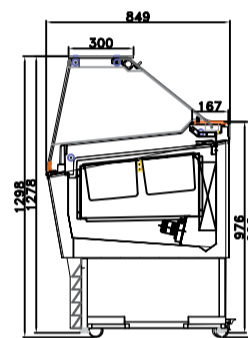

## NOVA 10 – Gelato

5 Lt Tray (360x165x120h)

3.4 Lt Tray (265x160x120h)

4.7 Lt Tray (265x160x170h)

## NOVA 13 – Gelato

5 Lt Tray (360x165x120h)

3.4 Lt Tray (265x160x120h)

4.7 Lt Tray (265x160x170h)