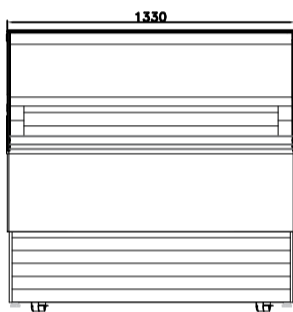

# ITAL PROGET NOVA STRAIGHT GLASS

Self-Contained – Gelato

## NOVA 10 – Gelato

5 Lt Tray (360x165x120h)

3.4 Lt Tray (265x160x120h)

4.7 Lt Tray (265x160x170h)

## NOVA 13 – Gelato

5 Lt Tray (360x165x120h)

3.4 Lt Tray (265x160x120h)

4.7 Lt Tray (265x160x170h)