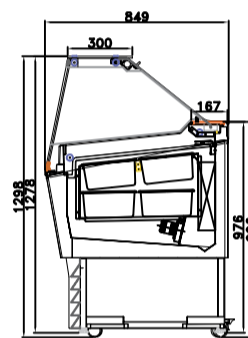

## NOVA 10 – Gelato

5 Lt Tray (360x165x120h)

3.4 Lt Tray (265x160x120h)

4.7 Lt Tray (265x160x170h)

## NOVA 13 – Gelato

5 Lt Tray (360x165x120h)

3.4 Lt Tray (265x160x120h)

4.7 Lt Tray (265x160x170h)