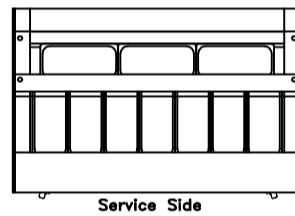

# ITAL PROGET NOVA STRAIGHT GLASS

Self-Contained – Gelato

## NOVA 10 – Gelato

5 Lt Tray (360x165x120h)

3.4 Lt Tray (265x160x120h)

4.7 Lt Tray (265x160x170h)

## NOVA 13 – Gelato

5 Lt Tray (360x165x120h)

3.4 Lt Tray (265x160x120h)

4.7 Lt Tray (265x160x170h)