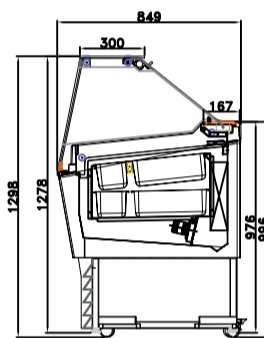

## NOVA 10 – Gelato

5 Lt Tray (360x165x120h)

3.4 Lt Tray (265x160x120h)

4.7 Lt Tray (265x160x170h)

## NOVA 13 – Gelato

5 Lt Tray (360x165x120h)

3.4 Lt Tray (265x160x120h)

4.7 Lt Tray (265x160x170h)