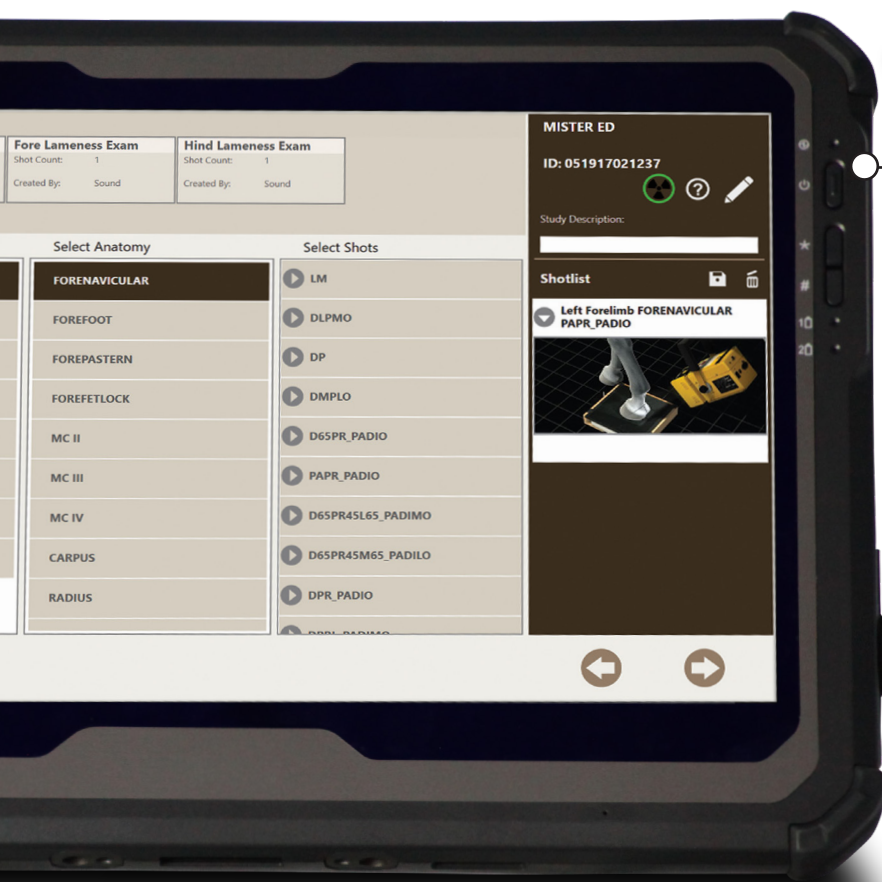

NEXT Equine DR II - THE BEST JUST GOT BETTER!

Rugged 14" Touchscreen Workstation

The SOUND 14" Rugged Tablet - reliable, safe environment use, consistent performance:

- IP65 rated for water and dust resistance
- Military Specification for shock, vibration, EMI and EMC
- 2 Hot-swappable batteries up to 6 hours of continuous use
- Sunlight Readable HD Display
- 1TB SSD with Windows 10 Embedded OS
- Intel 8th Gen i5 Quad Core Processor - high performance, low power use
- Cellular LTE Capability (AT&T)*

*Data plan required, LTE available in select markets, Speeds are based on theoretical throughput and vary based on side conditions and carrier.

2 Hot-swappable batteries.

SOUND Smart DR® Software

Work Flow Optimized

Three steps or less to acquisition with an intuitive interface and easily customized protocols to streamline shot-list creation.

On-Board Training & Support

On-board help videos enable new users to be trained on imaging in minutes. On-system live chat with trained technicians delivers fast access to help when it's needed most.

3D Position Assistant

Proper positioning reference at the finger-tips for common to not so common views. Get the image you want the first time.

Monitor Elevation System

- Adjustable height to enable stand-up use
- Industry first technology
- Your workflow, your choice