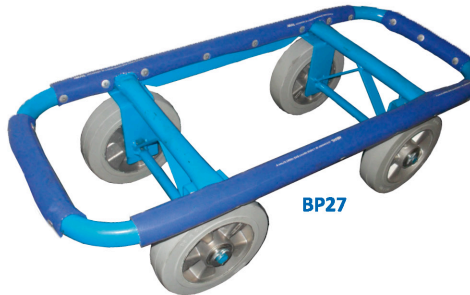

TROLLEYS

Dollies

Dollies:

- △ Fitted With Quality Tente Swivel Castors (Brakes & Pneumatic Wheels Optional)
- △ Robust Industrial Strength △ Custom Dollies Available for Other Applications

DOLLY 750X500

DOLLY CARPET

DOLLY POLYTOP

BP26

BP27

DOLLY DRUM

HEAVY DUTY DOLLY
Built to Customer Requirements

PALLET DOLLY

DOLLY PLATFORM *(Shown With Optional Pneumatic Castors)*

DOLLY DOOR

Product Name	Model	Dimensions L x W (mm)	Capacity (kg)
Removalist Dollies	DOLLY 750X500	750x550	350
	DOLLY CARPET	600x600	300
	DOLLY POLY TOP	590x470	350
Piano Dollies	BP26	760x380	400
	BP27	914x380	1000
44 Gallon Drum Dolly	DOLLY DRUM	600x600	350
Pallet Dolly	PALLET DOLLY	1165x1165	400
Platform Dolly	DOLLY PLATFORM	1200x600	450
Door Dolly	DOLLY DOOR	600x100	100