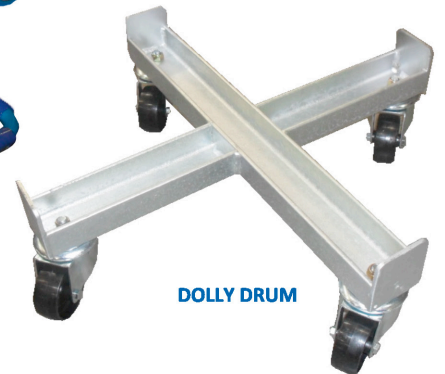

TROLLEYS

Dollies

Dollies:

- △ Fitted With Quality Tente Swivel Castors (Brakes & Pneumatic Wheels Optional)
- △ Robust Industrial Strength △ Custom Dollies Available for Other Applications

DOLLY 750X500

DOLLY CARPET

DOLLY POLYTOP

BP26

BP27

DOLLY DRUM

HEAVY DUTY DOLLY
Built to Customer Requirements

PALLET DOLLY

DOLLY PLATFORM *(Shown With Optional Pneumatic Castors)*

DOLLY DOOR

Product Name	Model	Dimensions L x W (mm)	Capacity (kg)
Removalist Dollies	DOLLY 750X500	750x550	350
	DOLLY CARPET	600x600	300
	DOLLY POLY TOP	590x470	350
Piano Dollies	BP26	760x380	400
	BP27	914x380	1000
44 Gallon Drum Dolly	DOLLY DRUM	600x600	350
Pallet Dolly	PALLET DOLLY	1165x1165	400
Platform Dolly	DOLLY PLATFORM	1200x600	450
Door Dolly	DOLLY DOOR	600x100	100