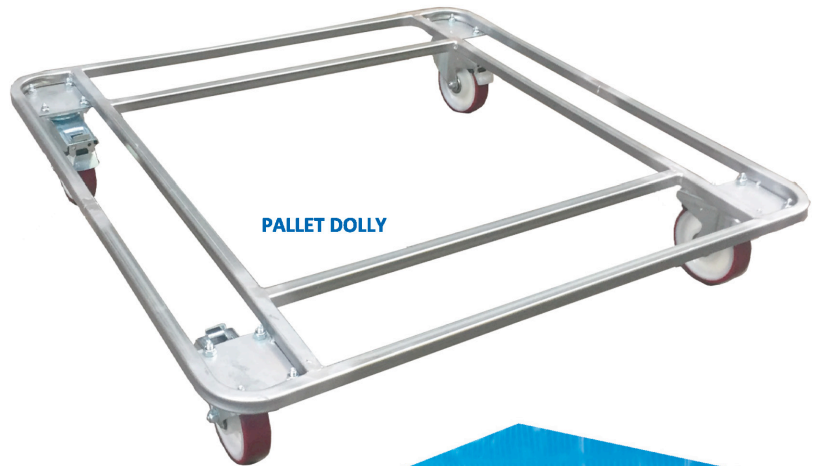

TROLLEYS

Dollies

Dollies:

- △ Fitted With Quality Tente Swivel Castors (Brakes & Pneumatic Wheels Optional)
- △ Robust Industrial Strength △ Custom Dollies Available for Other Applications

DOLLY 750X500

DOLLY CARPET

DOLLY POLYTOP

BP26

BP27

DOLLY DRUM

HEAVY DUTY DOLLY
Built to Customer Requirements

PALLET DOLLY

DOLLY PLATFORM *(Shown With Optional Pneumatic Castors)*

DOLLY DOOR

Product Name	Model	Dimensions L x W (mm)	Capacity (kg)
Removalist Dollies	DOLLY 750X500	750x550	350
	DOLLY CARPET	600x600	300
	DOLLY POLY TOP	590x470	350
Piano Dollies	BP26	760x380	400
	BP27	914x380	1000
44 Gallon Drum Dolly	DOLLY DRUM	600x600	350
Pallet Dolly	PALLET DOLLY	1165x1165	400
Platform Dolly	DOLLY PLATFORM	1200x600	450
Door Dolly	DOLLY DOOR	600x100	100