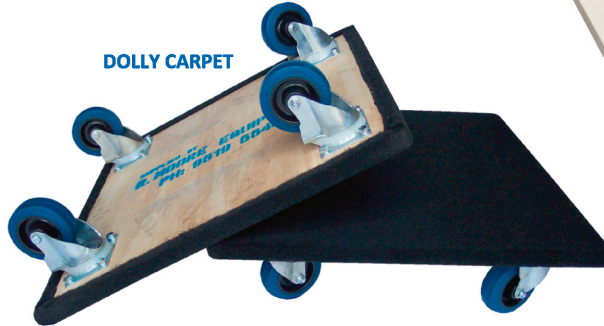

TROLLEYS

Dollies

Dollies:

- △ Fitted With Quality Tente Swivel Castors (Brakes & Pneumatic Wheels Optional)
- △ Robust Industrial Strength △ Custom Dollies Available for Other Applications

DOLLY 750X500

DOLLY CARPET

DOLLY POLYTOP

BP26

BP27

DOLLY DRUM

HEAVY DUTY DOLLY
Built to Customer Requirements

PALLET DOLLY

DOLLY PLATFORM *(Shown With Optional Pneumatic Castors)*

DOLLY DOOR

Product Name	Model	Dimensions L x W (mm)	Capacity (kg)
Removalist Dollies	DOLLY 750X500	750x550	350
	DOLLY CARPET	600x600	300
	DOLLY POLY TOP	590x470	350
Piano Dollies	BP26	760x380	400
	BP27	914x380	1000
44 Gallon Drum Dolly	DOLLY DRUM	600x600	350
Pallet Dolly	PALLET DOLLY	1165x1165	400
Platform Dolly	DOLLY PLATFORM	1200x600	450
Door Dolly	DOLLY DOOR	600x100	100