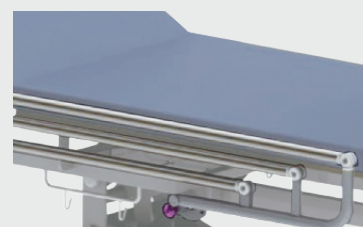

# CARETEK Rally Emergency Trolley

Built to comply with international standards, the Caretek rally accident and emergency trolley includes German made Power-Packer hydraulic height adjustment. The back rest and tilt control are manually operated with gas assist. It also includes

integrated fold down 3/4 length stainless steel side rails.

The undercarriage has an ABS cover which has integrated storage space.

It is also suitable for use during x-rays and includes an x-ray cassette holder.

The Tente 8" Castors are central locking with pedals at the head and foot end.

Hydraulic height adjustment

Manually operated gas assist tilt control

Manually operated gas assist back rest control

¾ length fold down stainless steel side rails

Full length x-ray capability

ABS undercarriage cover

8" Tente castors

Central locking on castors

Gas assist

Fold down rails

| Width | Length | Height Range  | Product Weight | Warranty | S.W.L. |
|-------|--------|---------------|----------------|----------|--------|
| 75cm  | 211cm  | 59.5 - 91.5cm | 110kg          | 1 year   | 200kg  |