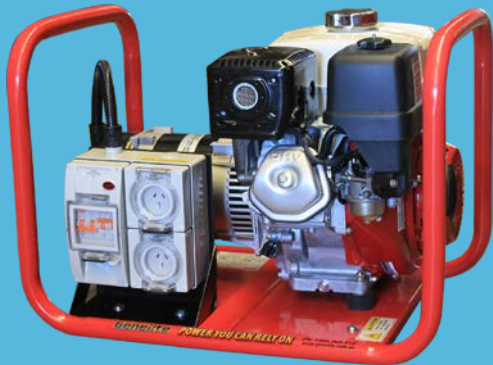

GH4000H

GH4000H

PORTABLE POWER

Technical

Model	GH 4000H Hire Spec
Type	Portable
Speed	3000 RPM
Phase/Voltage	1/240
Frequency	50 Hz
Max Output @ 0.8pf	4.0kW
Noise Level (dBA @ 7m)	72
Frame	Small Roll Frame

Engine

Manufacturer	Honda
Engine Model	GX270
Type	O.H.V.
Starting	Recoil Start
Fuel	Unleaded Petrol
Run Time	3.2 hr @ 100%, 4.5hrs @60%
Tank Capacity	6 L
HP 3000 rpm Cont	6.2 HP
Cubic Capacity	270 Cm ³
Oil Capacity	1.1 L

Alternator

Alternator Brand	Mecc Alte
Type	Brushless
Harmonic Distortion	Less than 5%
Protection Class	IP 23
Insulation Class	Class H

Outlets

Outlet	10amp + 15amp Weatherproof IP66 RCD/ELCB
---------------	--

Dimensions & Weight

Length	67 cm
Width	44 cm
Height	48 cm
Weight	50 kg

Options

Wheel kits	Two Wheel or Four Wheel
Frames	Extra Large Roll Frames
Alternators	Oversized, Single or Three Phase
Long Range Tank	15 Litre Capacity