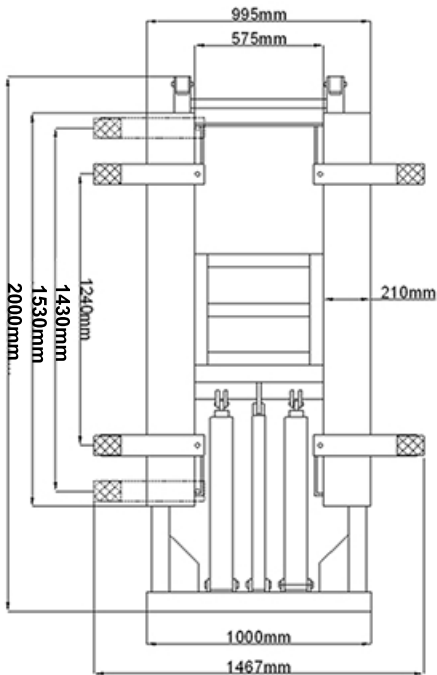

AutoLift AL-3060

2700 Kg Lifting Capacity
Portable mid rise scissor hoist

Features

- Perfect for home use application.
- Twin hydraulic cylinders for maximum strength and stability.
- Lifts vertical.
- Adjustable arms and pads.
- Low profile, mid-rise lift which is great for wheel and brake work, tyre and wheel changing.
- Portable with rolling power cart.
- Riser blocks and four wheel swivel pads come standard.
- Mechanical safety lock engages at optimum working height.

Specification

- Overall length: 2000mm
- Overall width: 1000mm
- Minimum height (without arms): 115 mm
- Minimum height (with arms): 170 mm
- Max lifting height (with arms): 1250 mm
- Lifting capacity: 2700kg
- Lifting time: 45 sec (approx)
- Power: 240 Volt /50Hz /1 Phase (15 Amp)
- Net weight: 375Kg
- Packing Size: 100 x 210 x 45 @ 430 Kgs