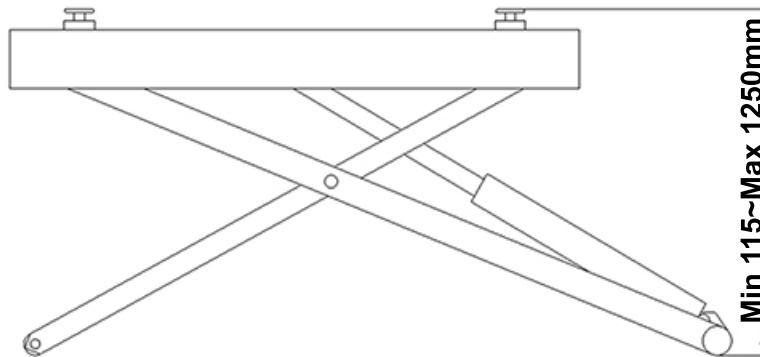

AutoLift AL-3060

2700 Kg Lifting Capacity
Portable mid rise scissor hoist

Features

- Perfect for home use application.
- Twin hydraulic cylinders for maximum strength and stability.
- Lifts vertical.
- Adjustable arms and pads.
- Low profile, mid-rise lift which is great for wheel and brake work, tyre and wheel changing.
- Portable with rolling power cart.
- Riser blocks and four wheel swivel pads come standard.
- Mechanical safety lock engages at optimum working height.

Specification

- Overall length: 2000mm
- Overall width: 1000mm
- Minimum height (without arms): 115 mm
- Minimum height (with arms): 170 mm
- Max lifting height (with arms): 1250 mm
- Lifting capacity: 2700kg
- Lifting time: 45 sec (approx)
- Power: 240 Volt /50Hz /1 Phase (15 Amp)
- Net weight: 375Kg
- Packing Size: 100 x 210 x 45 @ 430 Kgs